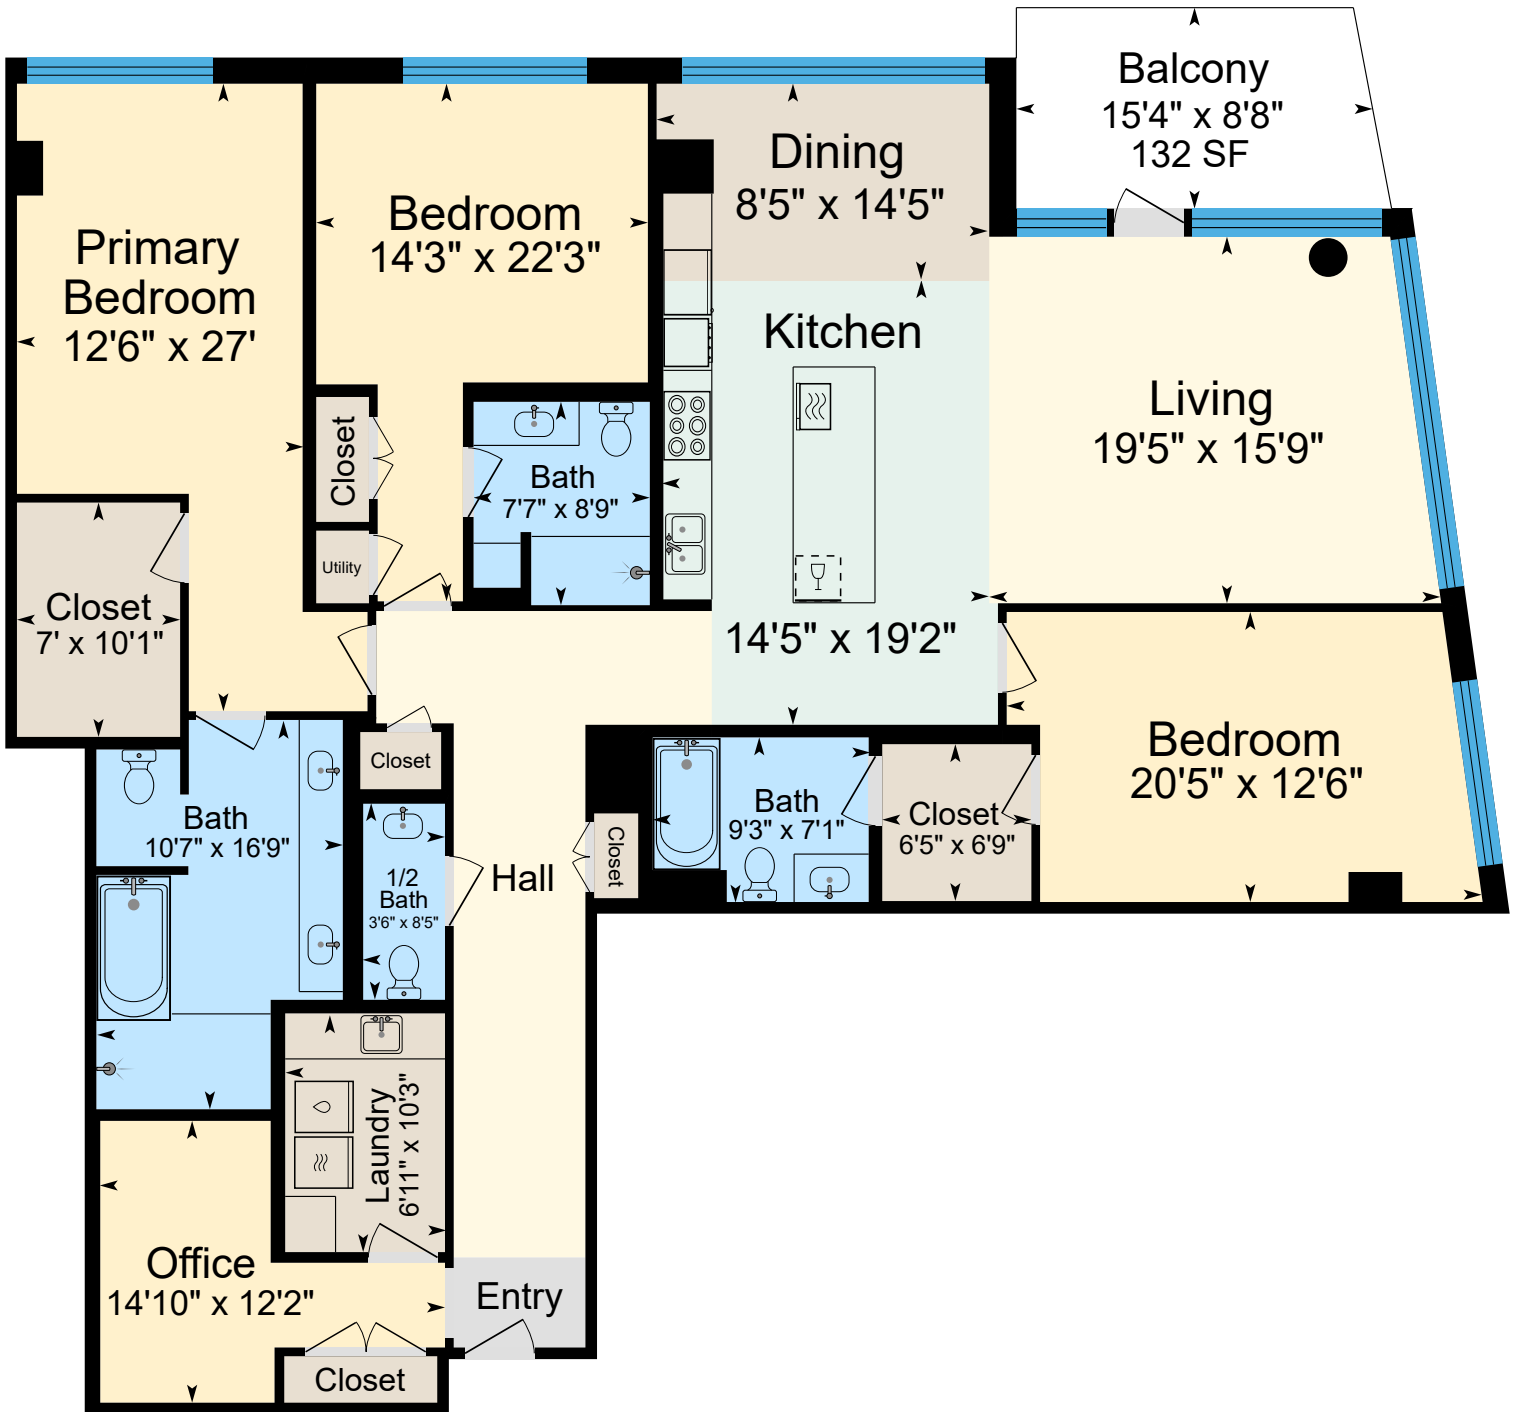

900 SW Washington St. Unit 2301, Portland, OR 97205

Main 2,497 SF (Measured Using Unit USF Boundary)
Sketch Prepared for Named Client Only
Property Measured on 12/21/2025

(Only areas with color are included in square footage totals.)
(Square footage will differ from room dimensions due to wall thickness and shape.)

Order floor plan services at www.AQualityMeasurement.com