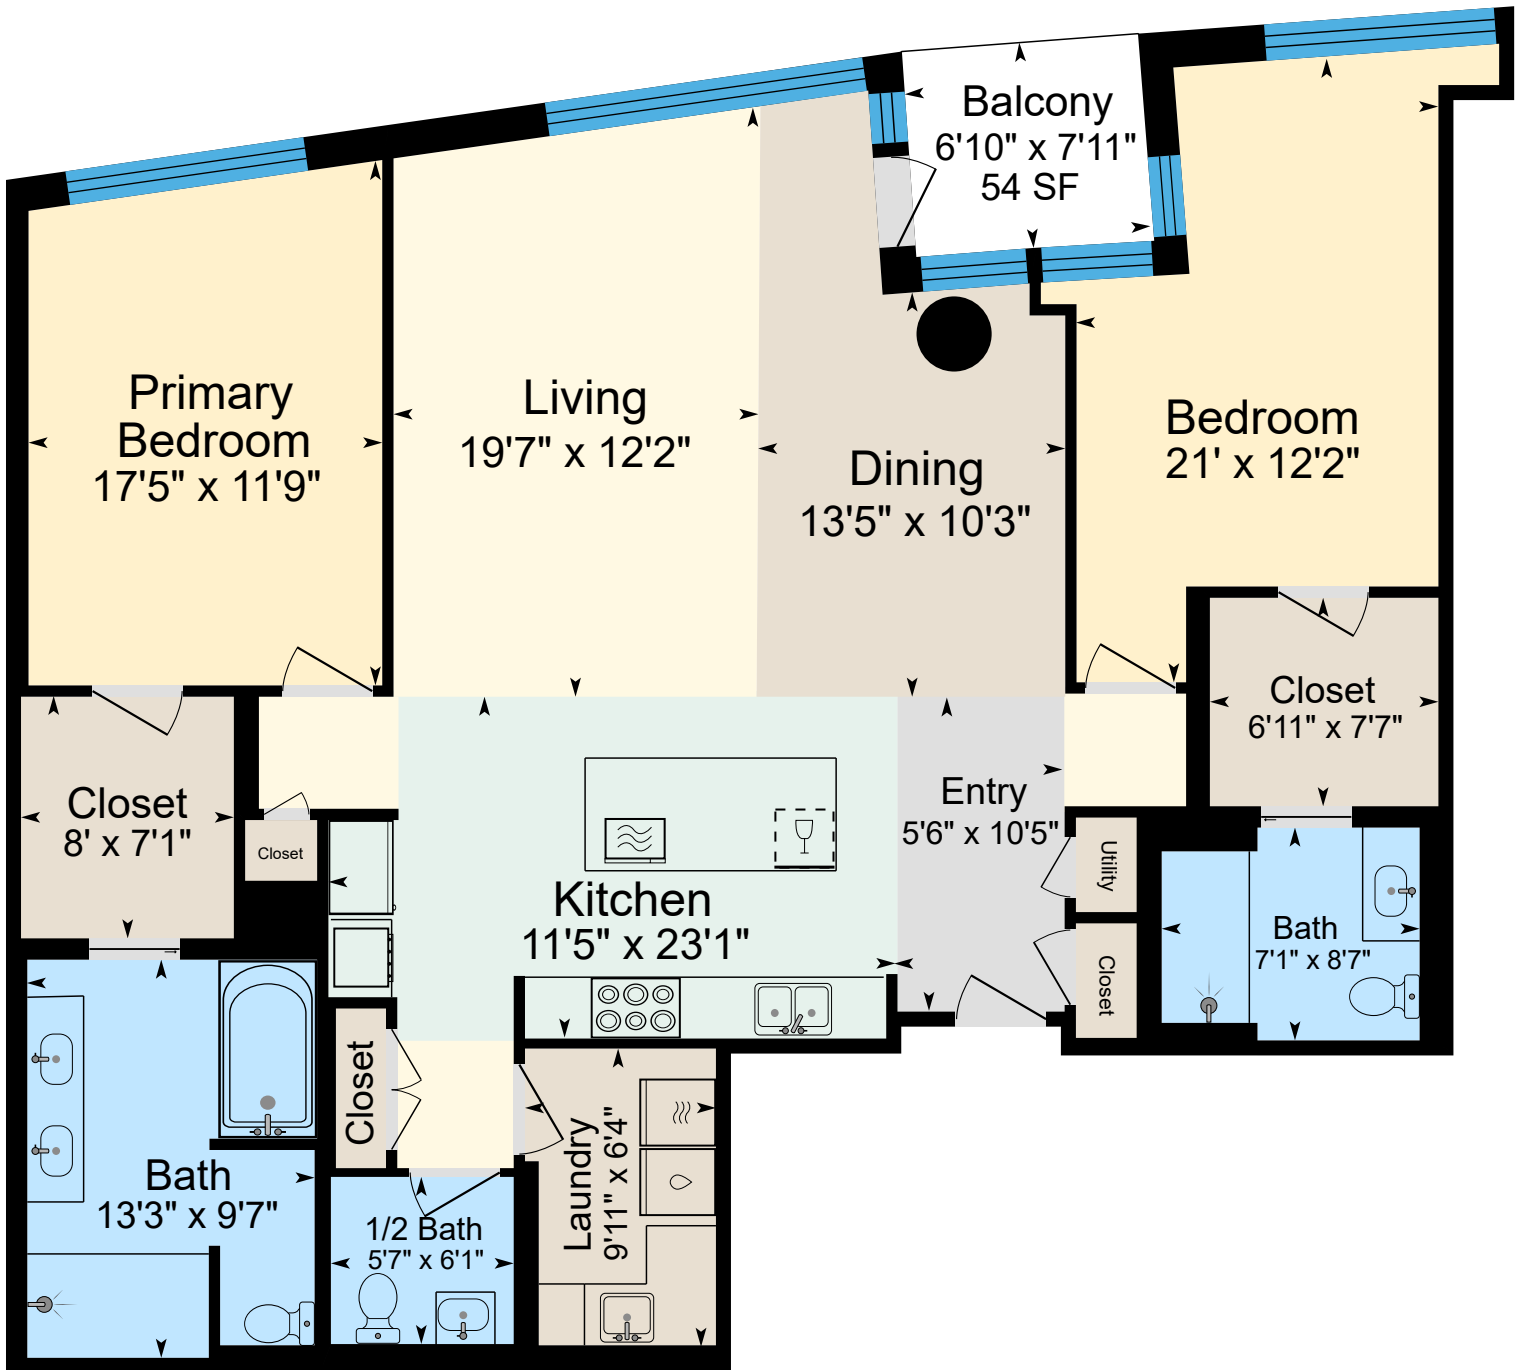

900 SW Washington St. Unit 2302, Portland, OR 97205

Main 1,666 SF (Measured Using Unit USF Boundary)

Sketch Prepared for Named Client Only
Property Measured on 12/21/2025

(Only areas with color are included in square footage totals.)
(Square footage will differ from room dimensions due to wall thickness and shape.)

Order floor plan services at www.AQualityMeasurement.com