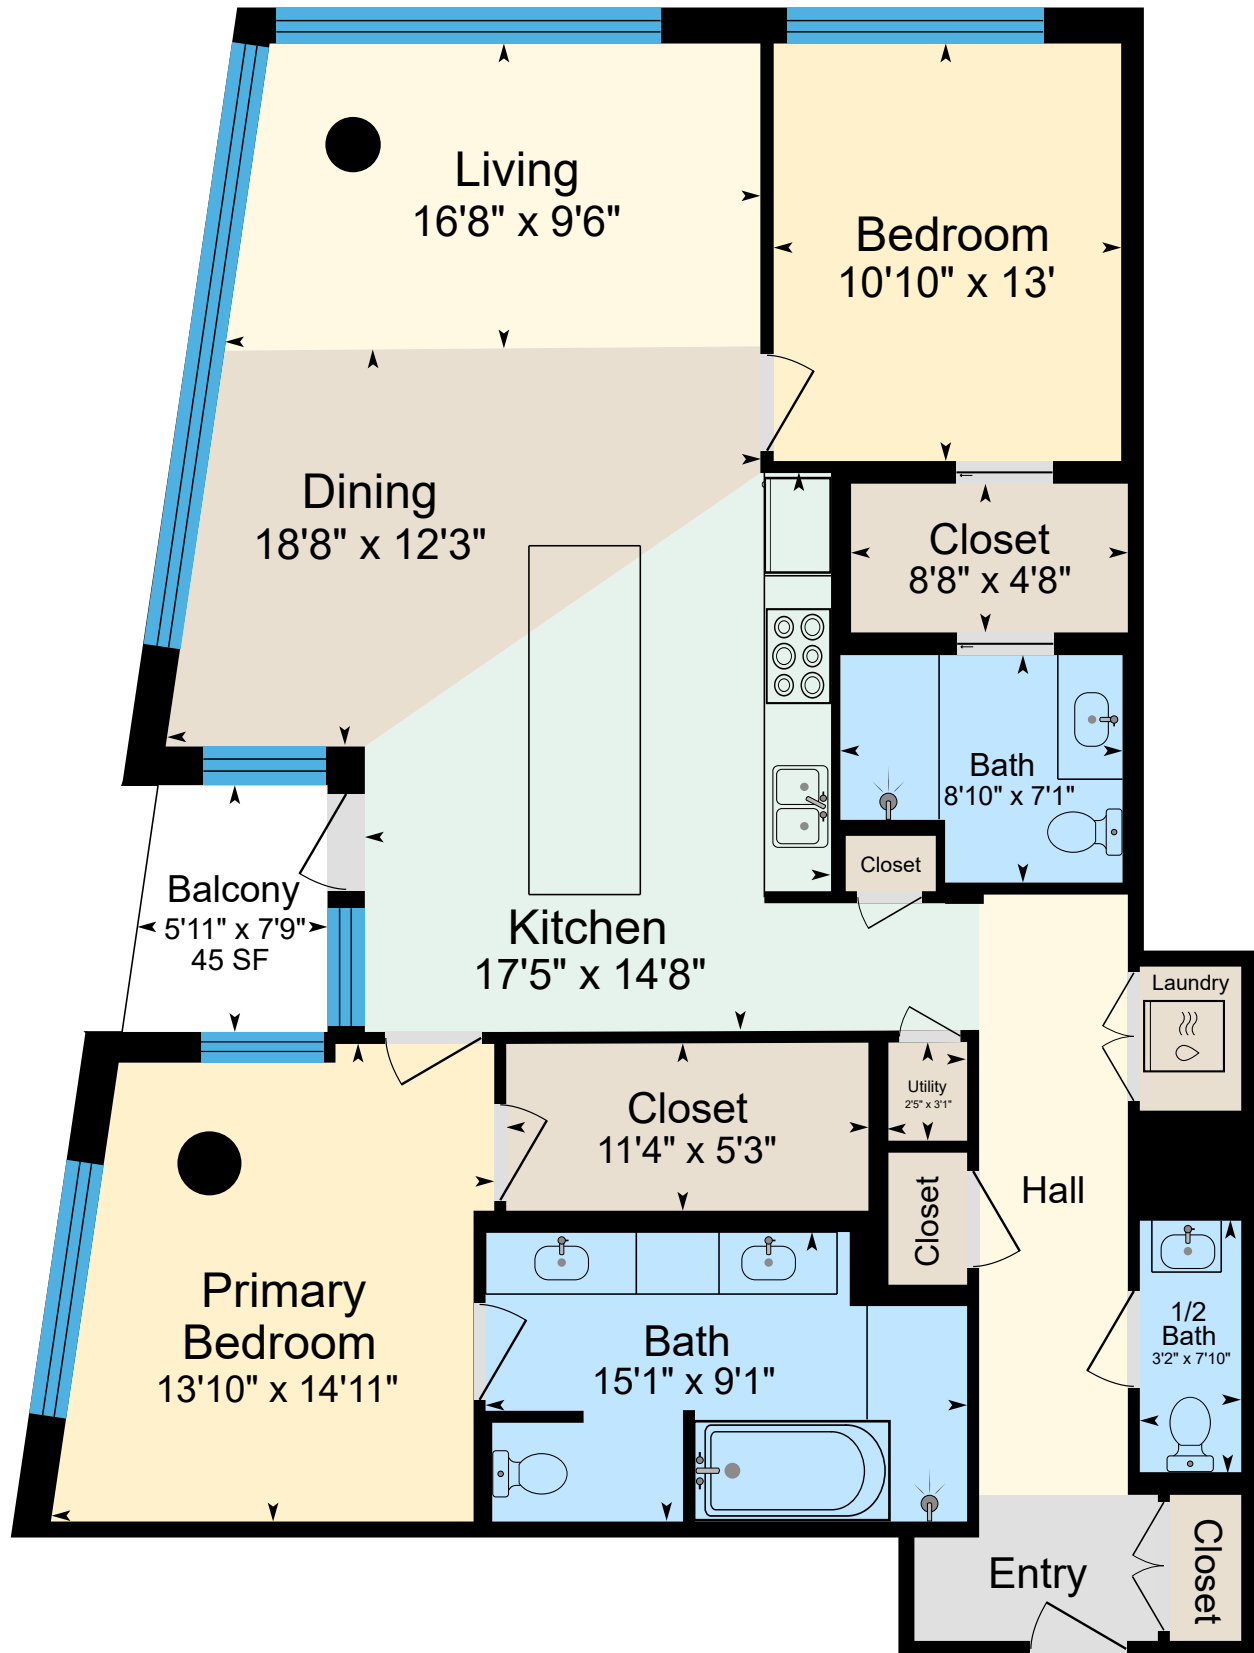

900 SW Washington St. Unit 2310, Portland, OR 97205

Main 1,472 SF (Measured Using Unit USF Boundary)
Sketch Prepared for Named Client Only
Property Measured on 12/21/2025

(Only areas with color are included in square footage totals.)
(Square footage will differ from room dimensions due to wall thickness and shape.)

Order floor plan services at www.AQualityMeasurement.com