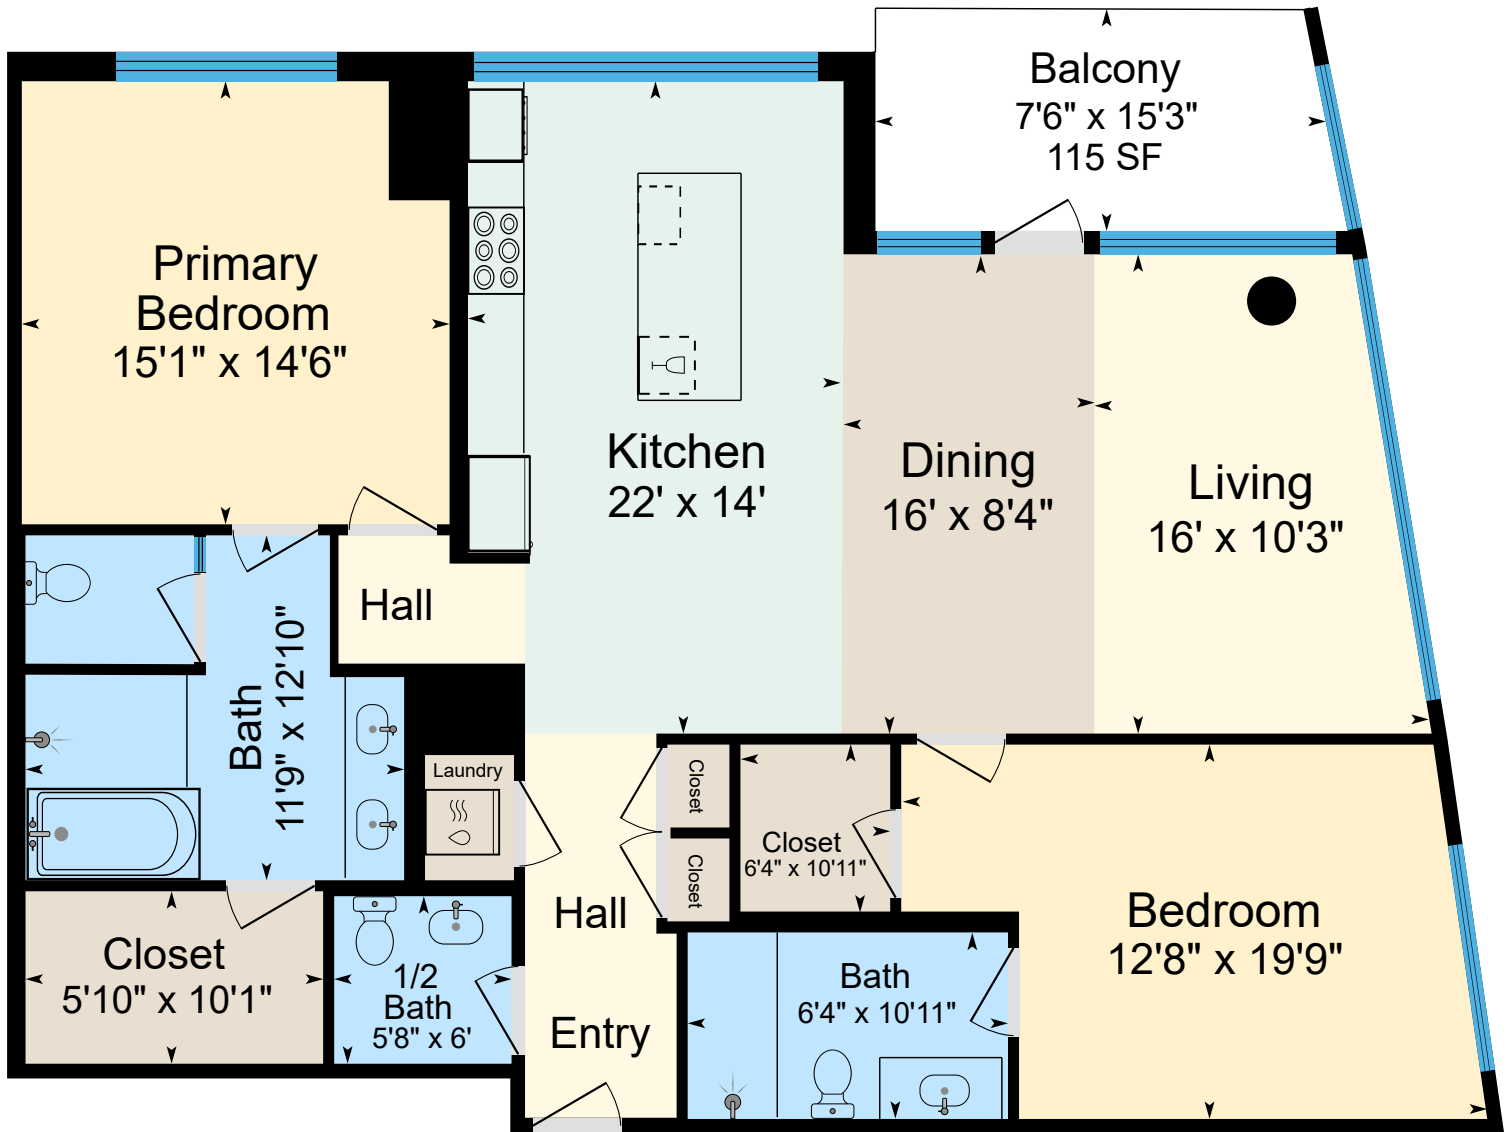

900 SW Washington St. Unit 2406, Portland, OR 97205

Main 1,569 SF (Measured Using Unit USF Boundary)
Sketch Prepared for Named Client Only
Property Measured on 12/21/2025

(Only areas with color are included in square footage totals.)
(Square footage will differ from room dimensions due to wall thickness and shape.)

Order floor plan services at www.AQualityMeasurement.com