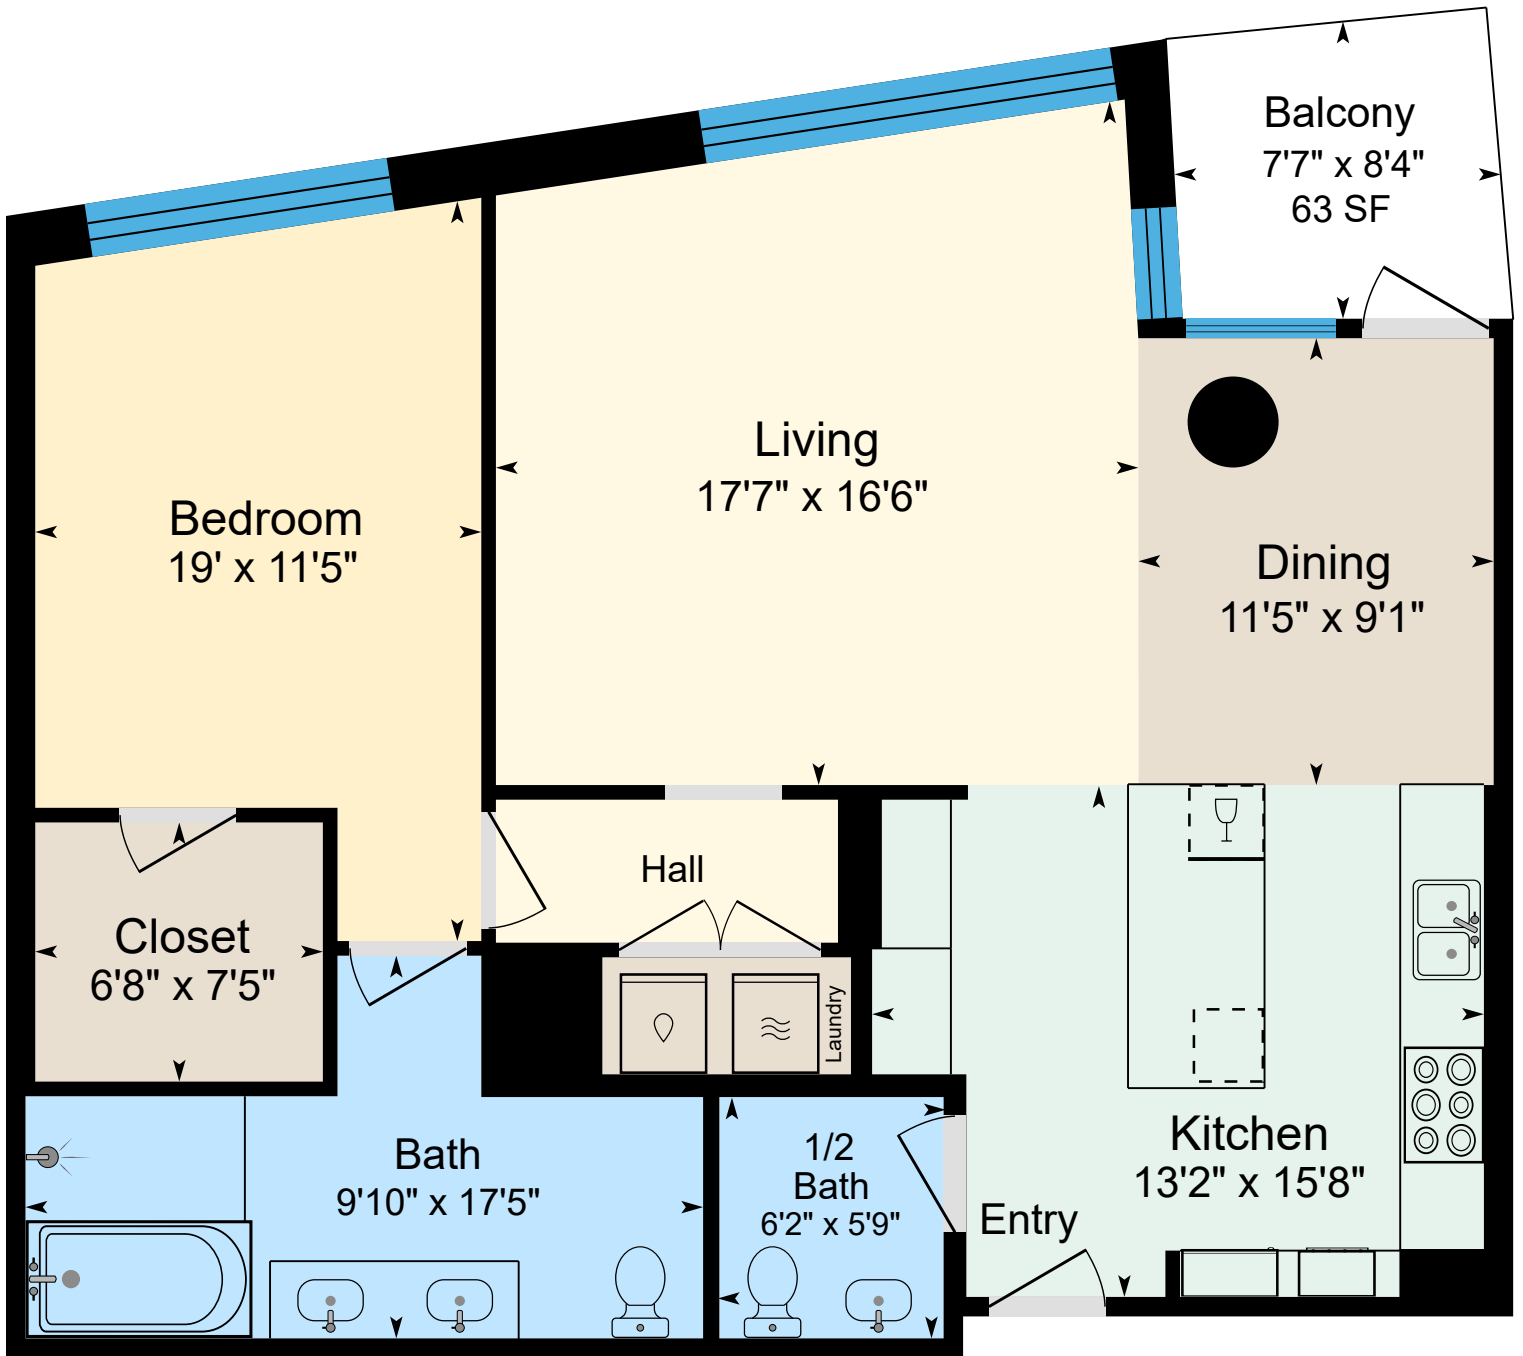

900 SW Washington St. Unit 2407, Portland, OR 97205

Main 1,102 SF (Measured Using Unit USF Boundary)

Sketch Prepared for Named Client Only
Property Measured on 12/21/2025

(Only areas with color are included in square footage totals.)
(Square footage will differ from room dimensions due to wall thickness and shape.)

Order floor plan services at www.AQualityMeasurement.com