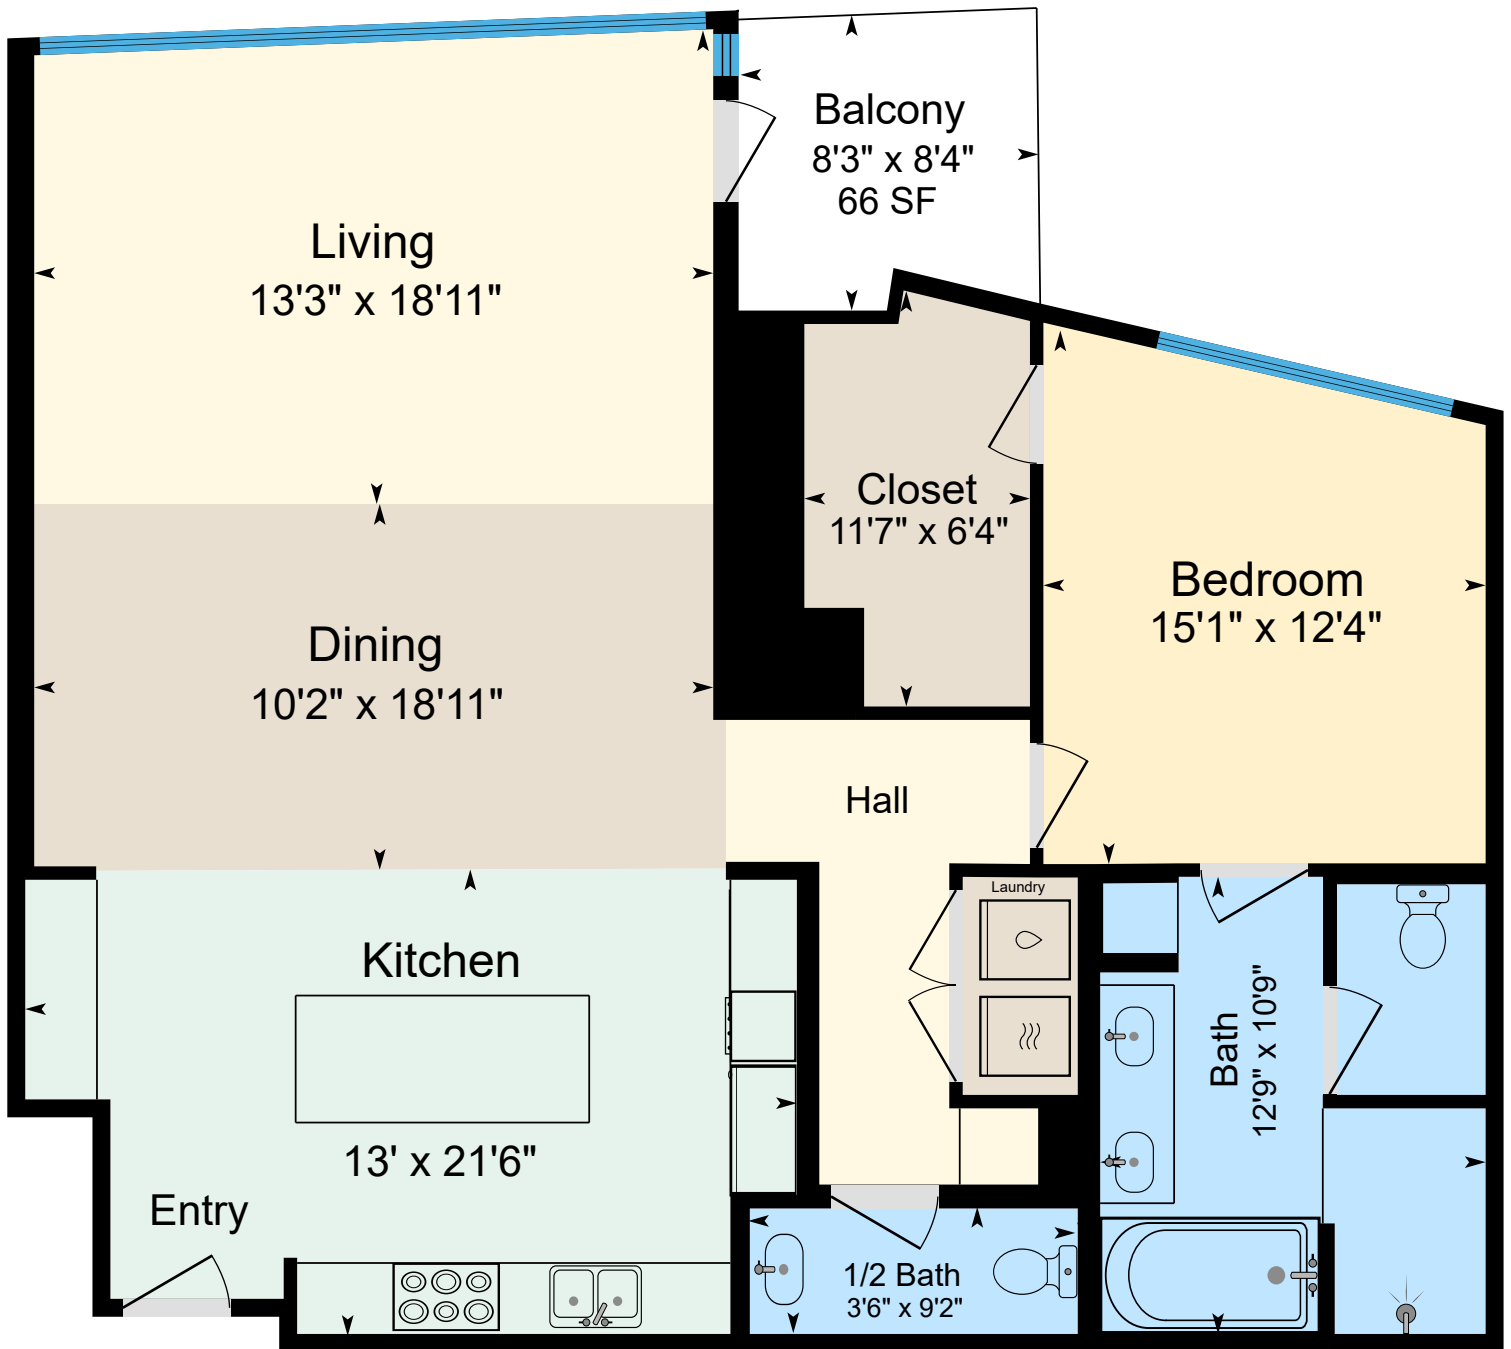

900 SW Washington St. Unit 2409, Portland, OR 97205

Main 1,309 SF (Measured Using Unit USF Boundary)
Sketch Prepared for Named Client Only
Property Measured on 12/21/2025

(Only areas with color are included in square footage totals.)
(Square footage will differ from room dimensions due to wall thickness and shape.)

Order floor plan services at www.AQualityMeasurement.com