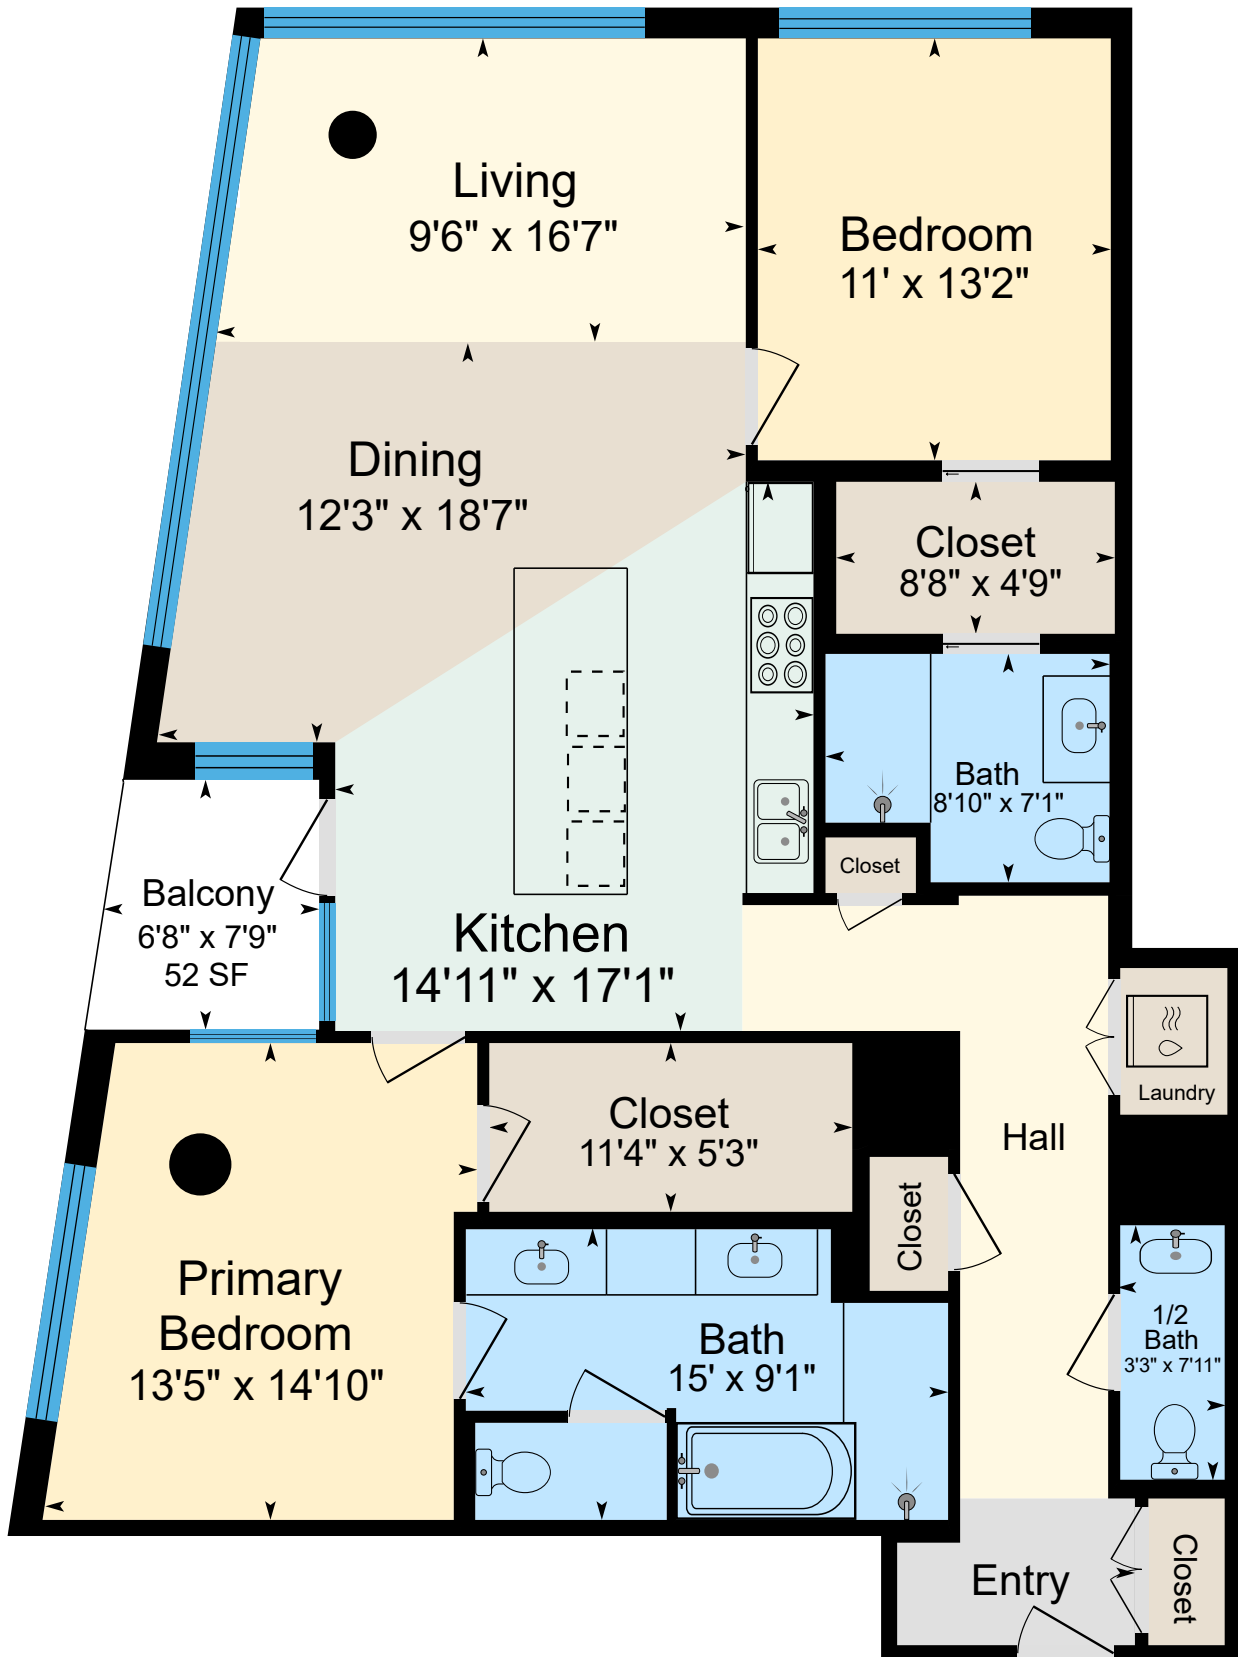

900 SW Washington St. Unit 2410, Portland, OR 97205

Main 1,466 SF (Measured Using Unit USF Boundary)
Sketch Prepared for Named Client Only
Property Measured on 12/21/2025

(Only areas with color are included in square footage totals.)
(Square footage will differ from room dimensions due to wall thickness and shape.)

Order floor plan services at www.AQualityMeasurement.com