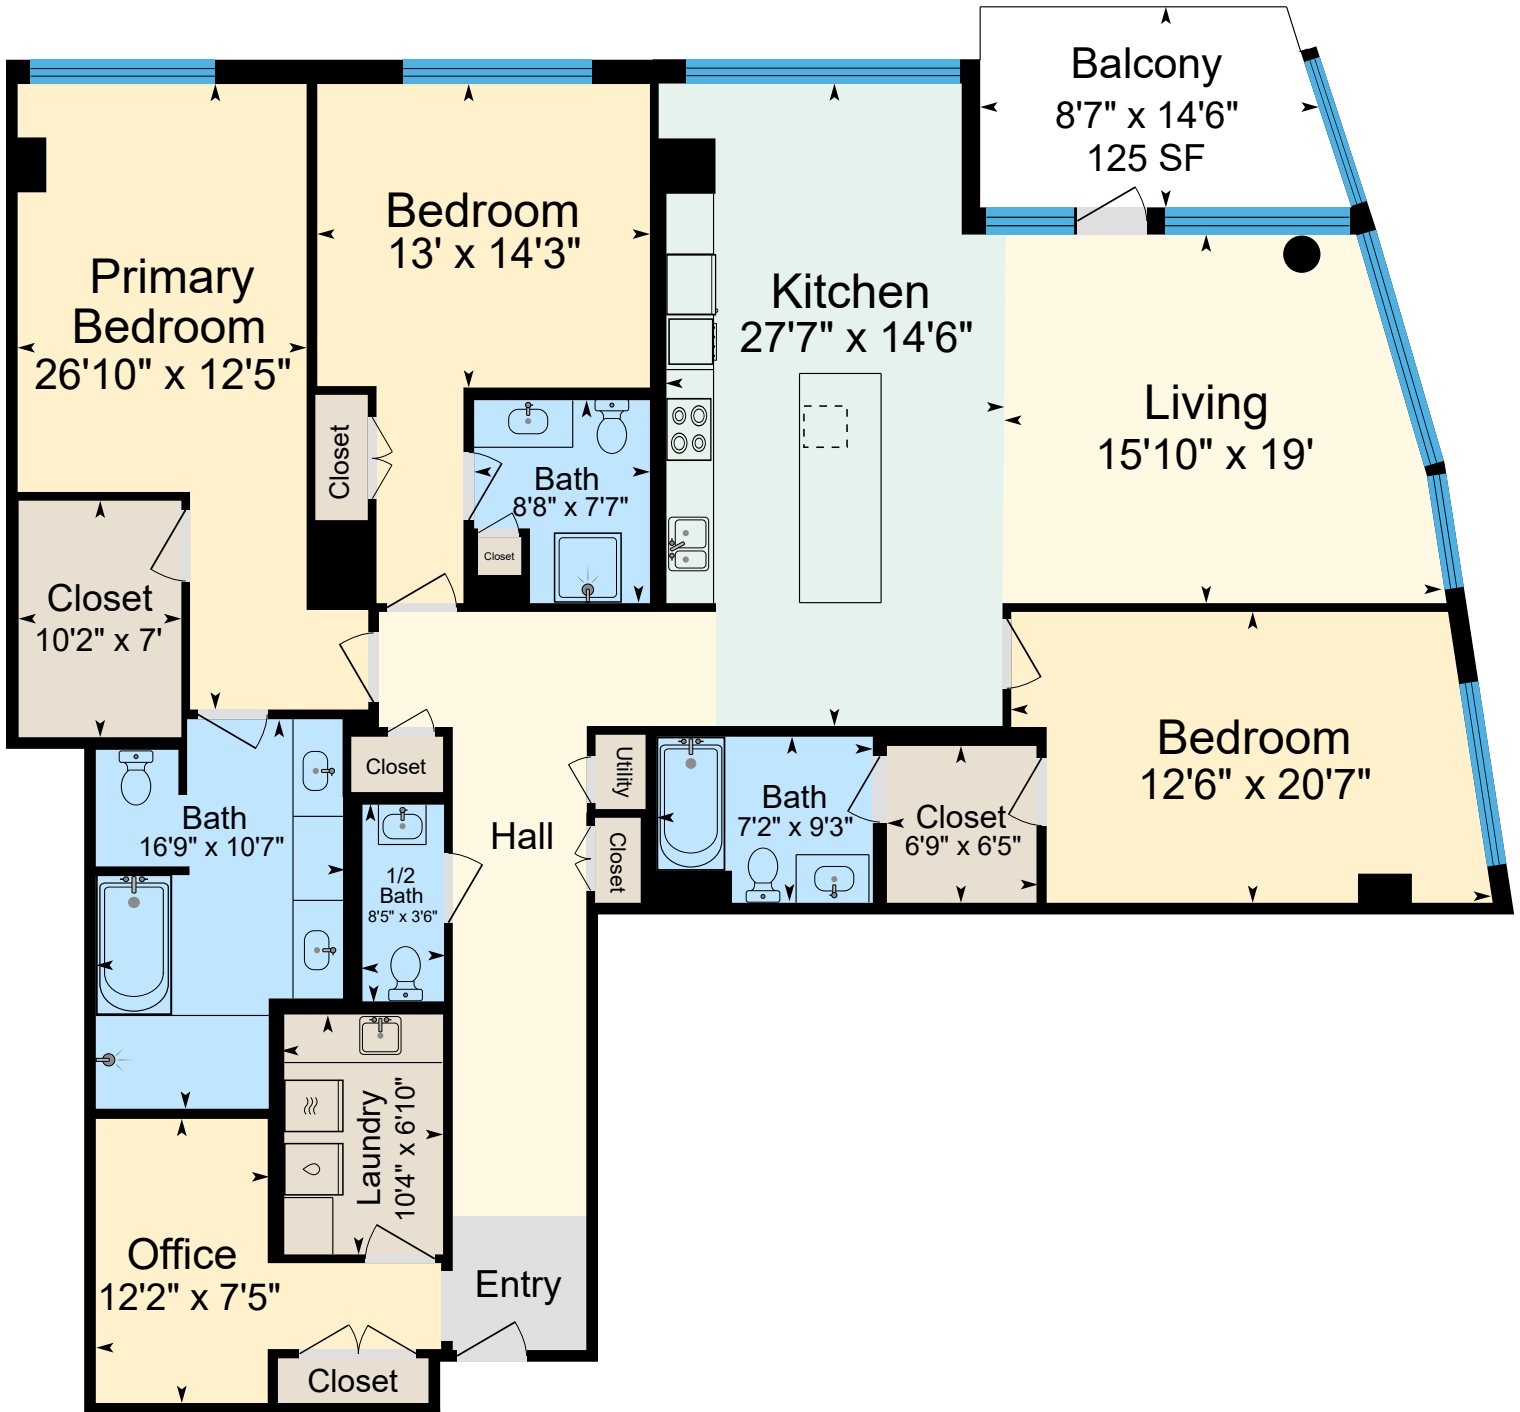

900 SW Washington St. Unit 2501, Portland, OR 97205

Main 2,489 SF (Measured Using Unit USF Boundary)

Sketch Prepared for Named Client Only
Property Measured on 12/21/2025

(Only areas with color are included in square footage totals.)
(Square footage will differ from room dimensions due to wall thickness and shape.)

Order floor plan services at www.AQualityMeasurement.com