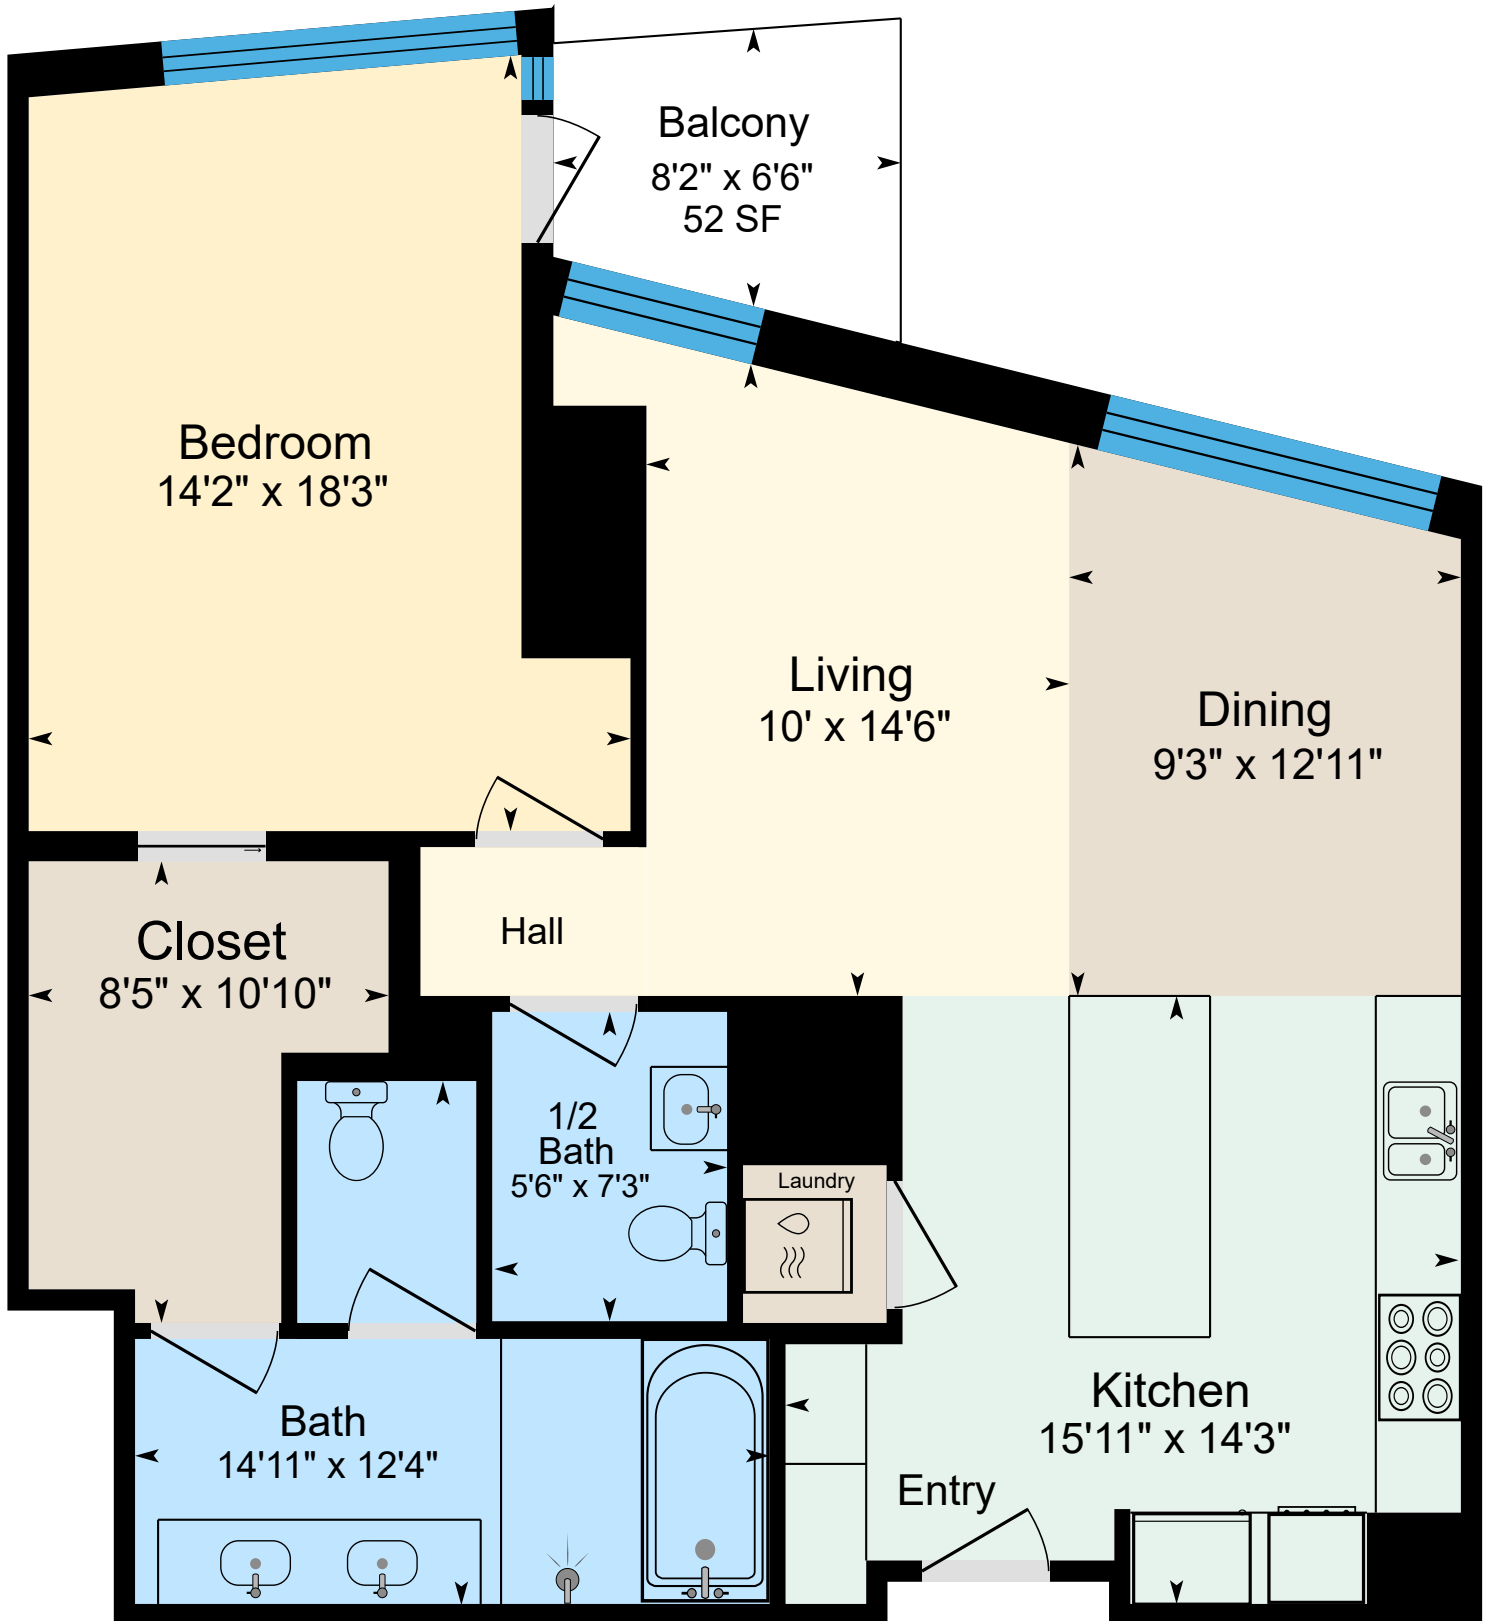

900 SW Washington St. Unit 2604, Portland, OR 97205

Main 1,054 SF (Measured Using Unit USF Boundary)

Sketch Prepared for Named Client Only
Property Measured on 12/21/2025

(Only areas with color are included in square footage totals.)
(Square footage will differ from room dimensions due to wall thickness and shape.)

Order floor plan services at www.AQualityMeasurement.com