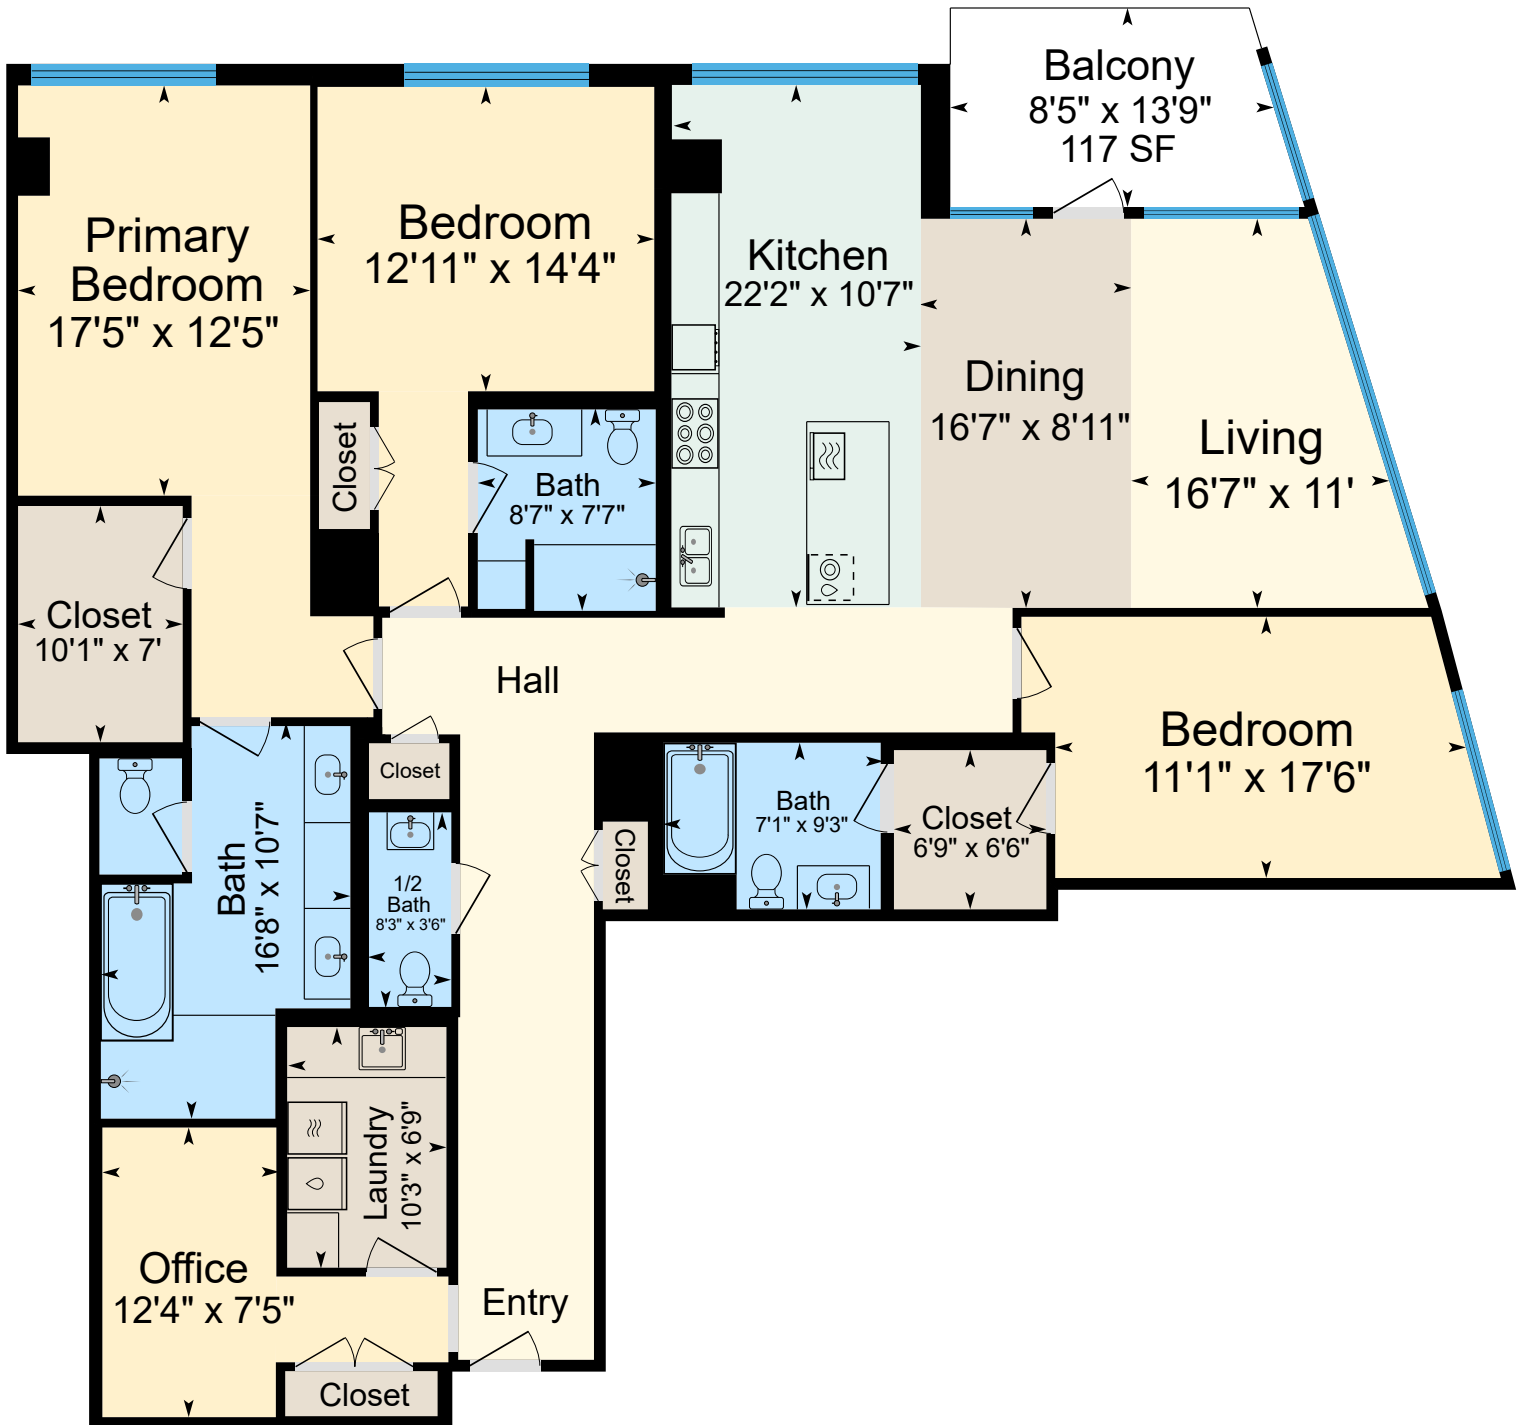

900 SW Washington St. Unit 2801, Portland, OR 97205

Main 2,414 SF (Measured Using Unit USF Boundary)
Sketch Prepared for Named Client Only
Property Measured on 12/21/2025

(Only areas with color are included in square footage totals.)
(Square footage will differ from room dimensions due to wall thickness and shape.)

Order floor plan services at www.AQualityMeasurement.com