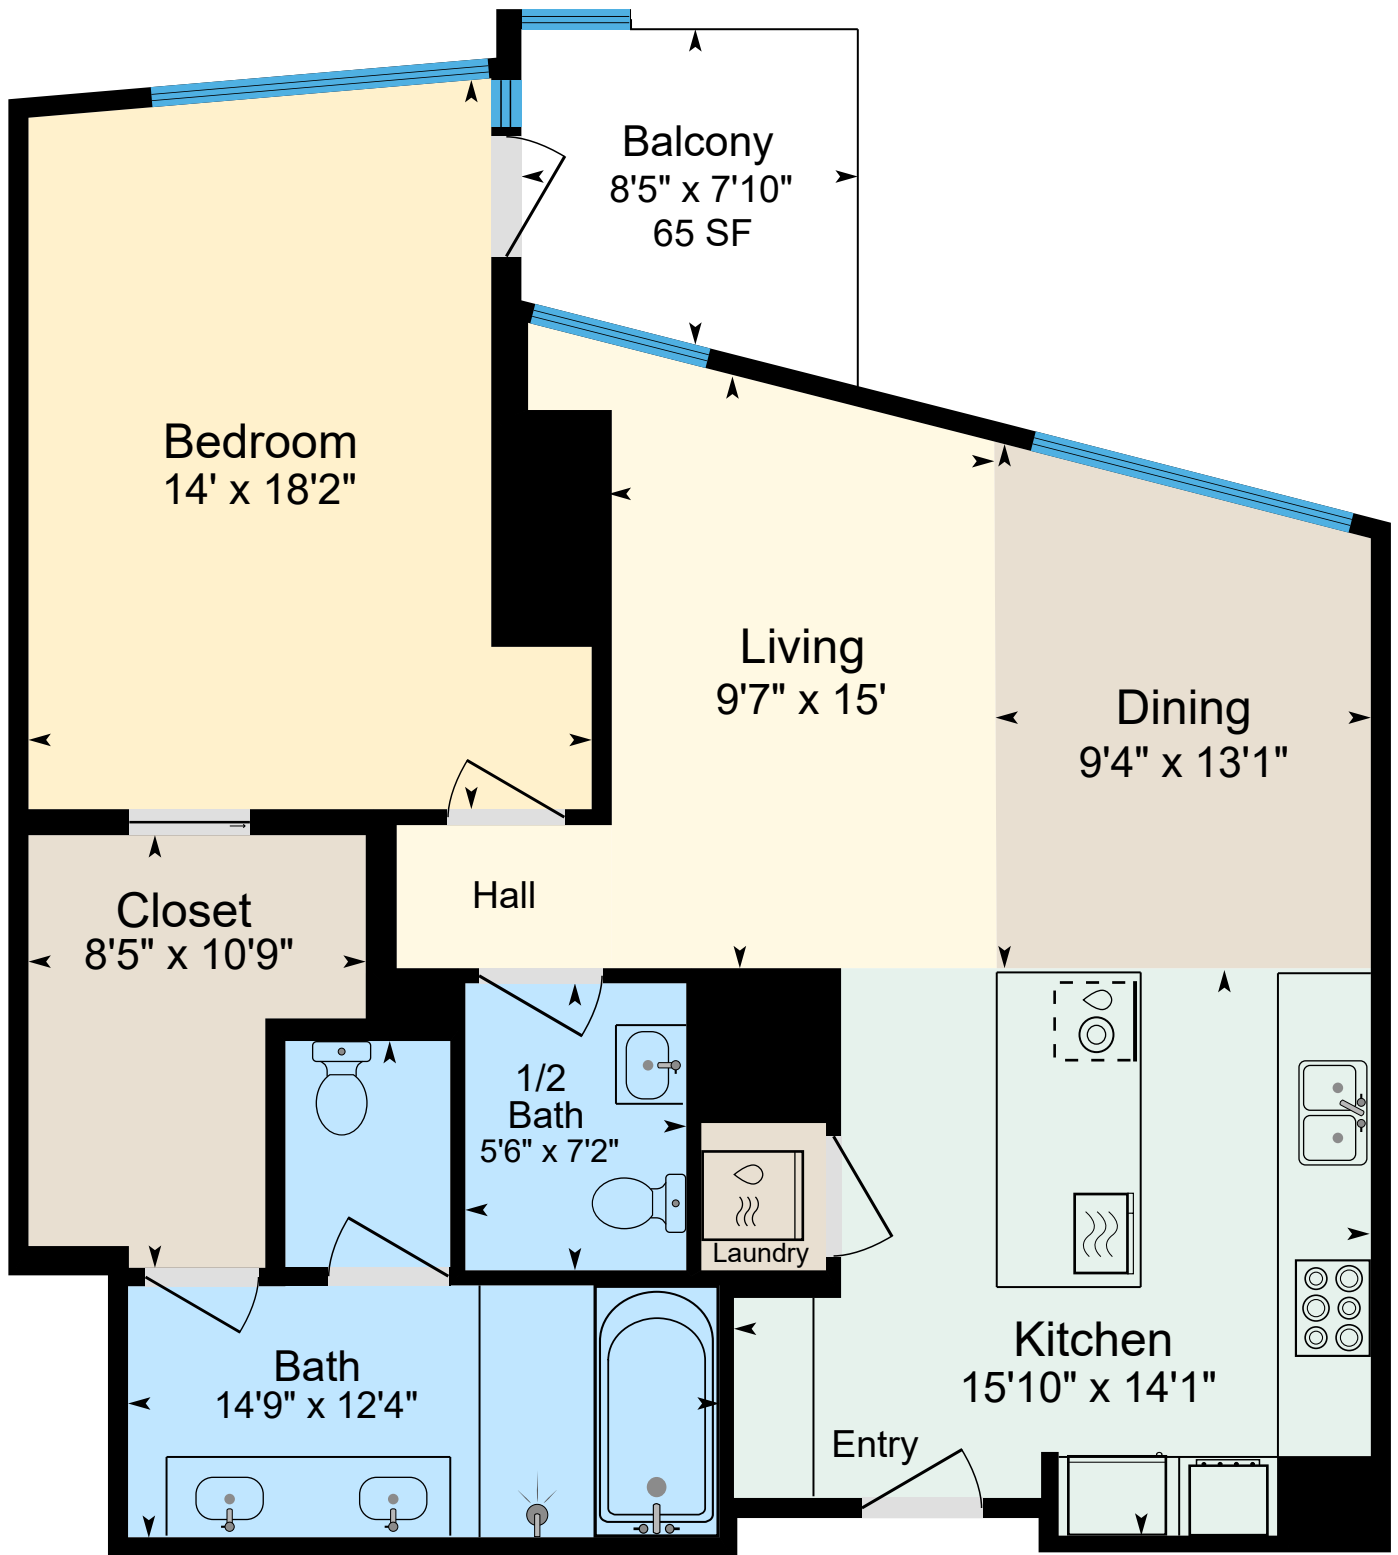

900 SW Washington St. Unit 2804, Portland, OR 97205

Main 1,041 SF (Measured Using Unit USF Boundary)
Sketch Prepared for Named Client Only
Property Measured on 12/21/2025

(Only areas with color are included in square footage totals.)
(Square footage will differ from room dimensions due to wall thickness and shape.)

Order floor plan services at www.AQualityMeasurement.com