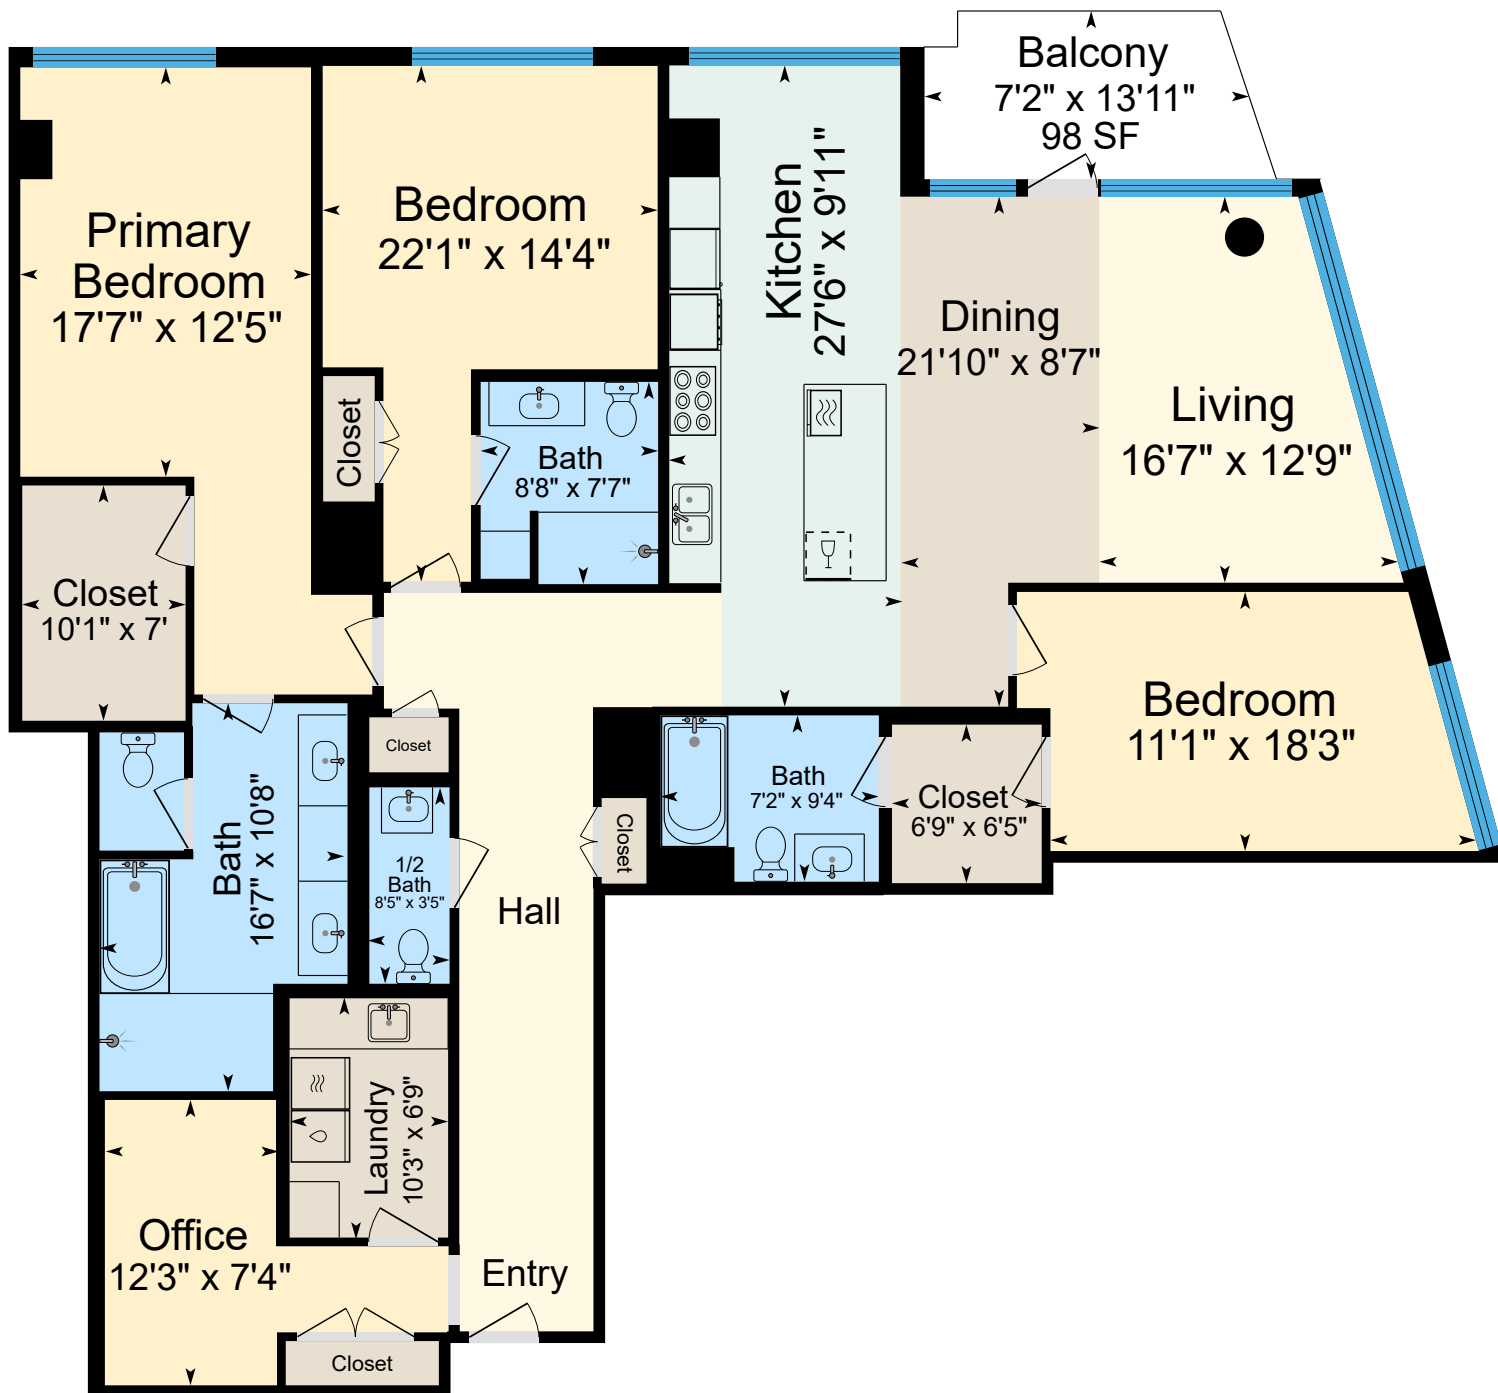

900 SW Washington St. Unit 2901, Portland, OR 97205

Main 2,401 SF (Measured Using Unit USF Boundary)
Sketch Prepared for Named Client Only
Property Measured on 12/21/2025

(Only areas with color are included in square footage totals.)
(Square footage will differ from room dimensions due to wall thickness and shape.)

Order floor plan services at www.AQualityMeasurement.com