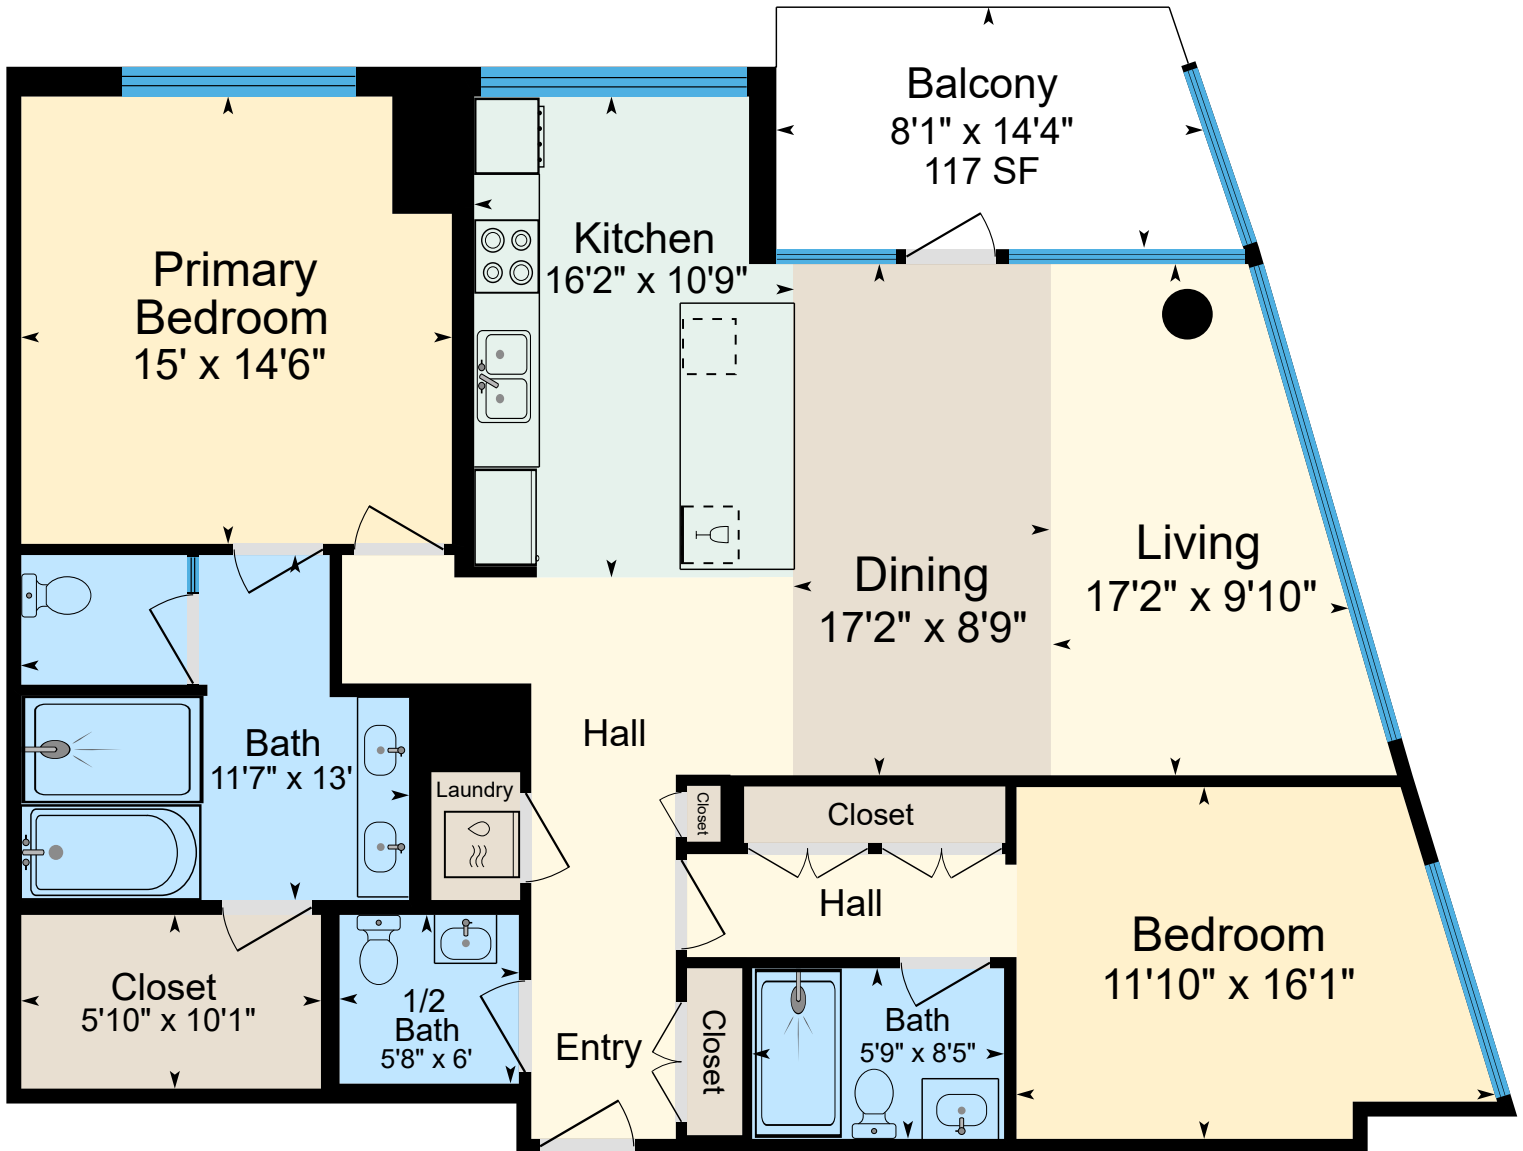

900 SW Washington St. Unit 2906, Portland, OR 97205

Main 1,483 SF (Measured Using Unit USF Boundary)
Sketch Prepared for Named Client Only
Property Measured on 12/21/2025

(Only areas with color are included in square footage totals.)
(Square footage will differ from room dimensions due to wall thickness and shape.)

Order floor plan services at www.AQualityMeasurement.com