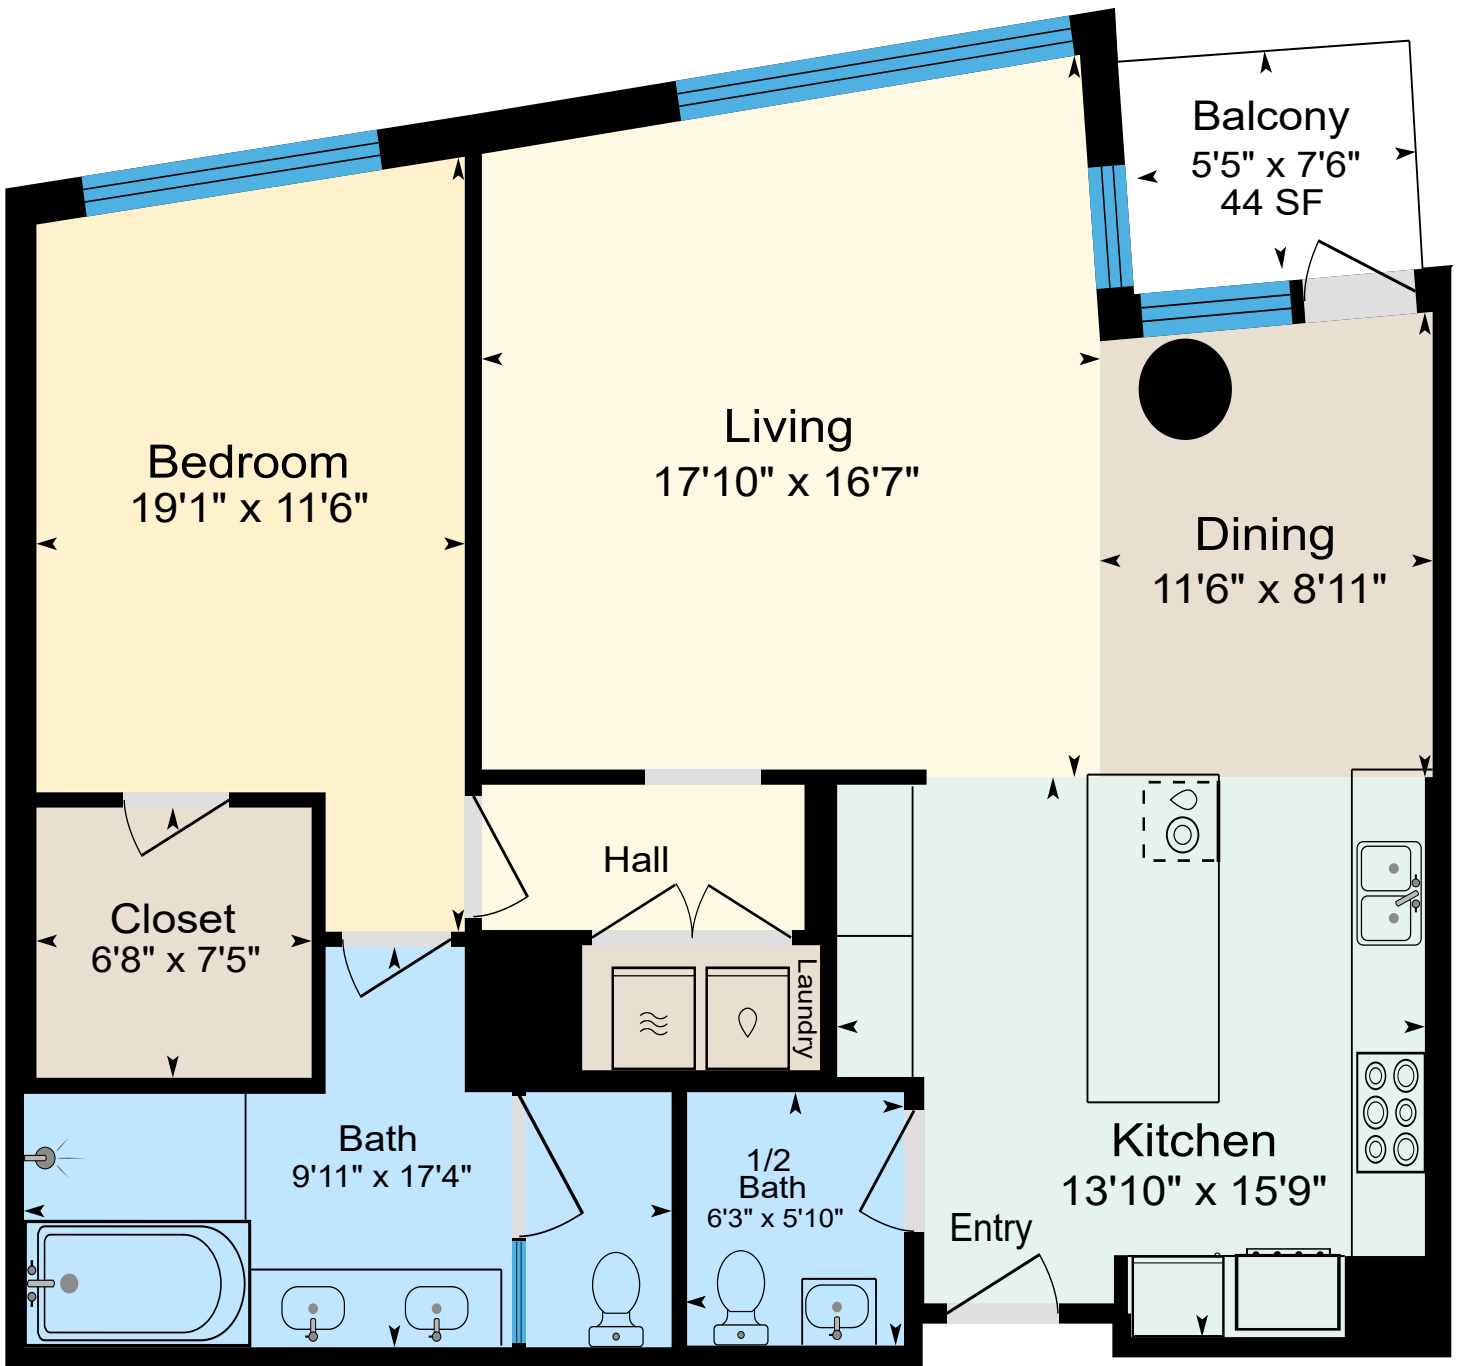

900 SW Washington St. Unit 2907, Portland, OR 97205

Main 1,112 SF (Measured Using Unit USF Boundary)
Sketch Prepared for Named Client Only
Property Measured on 12/21/2025

(Only areas with color are included in square footage totals.)
(Square footage will differ from room dimensions due to wall thickness and shape.)

Order floor plan services at www.AQualityMeasurement.com