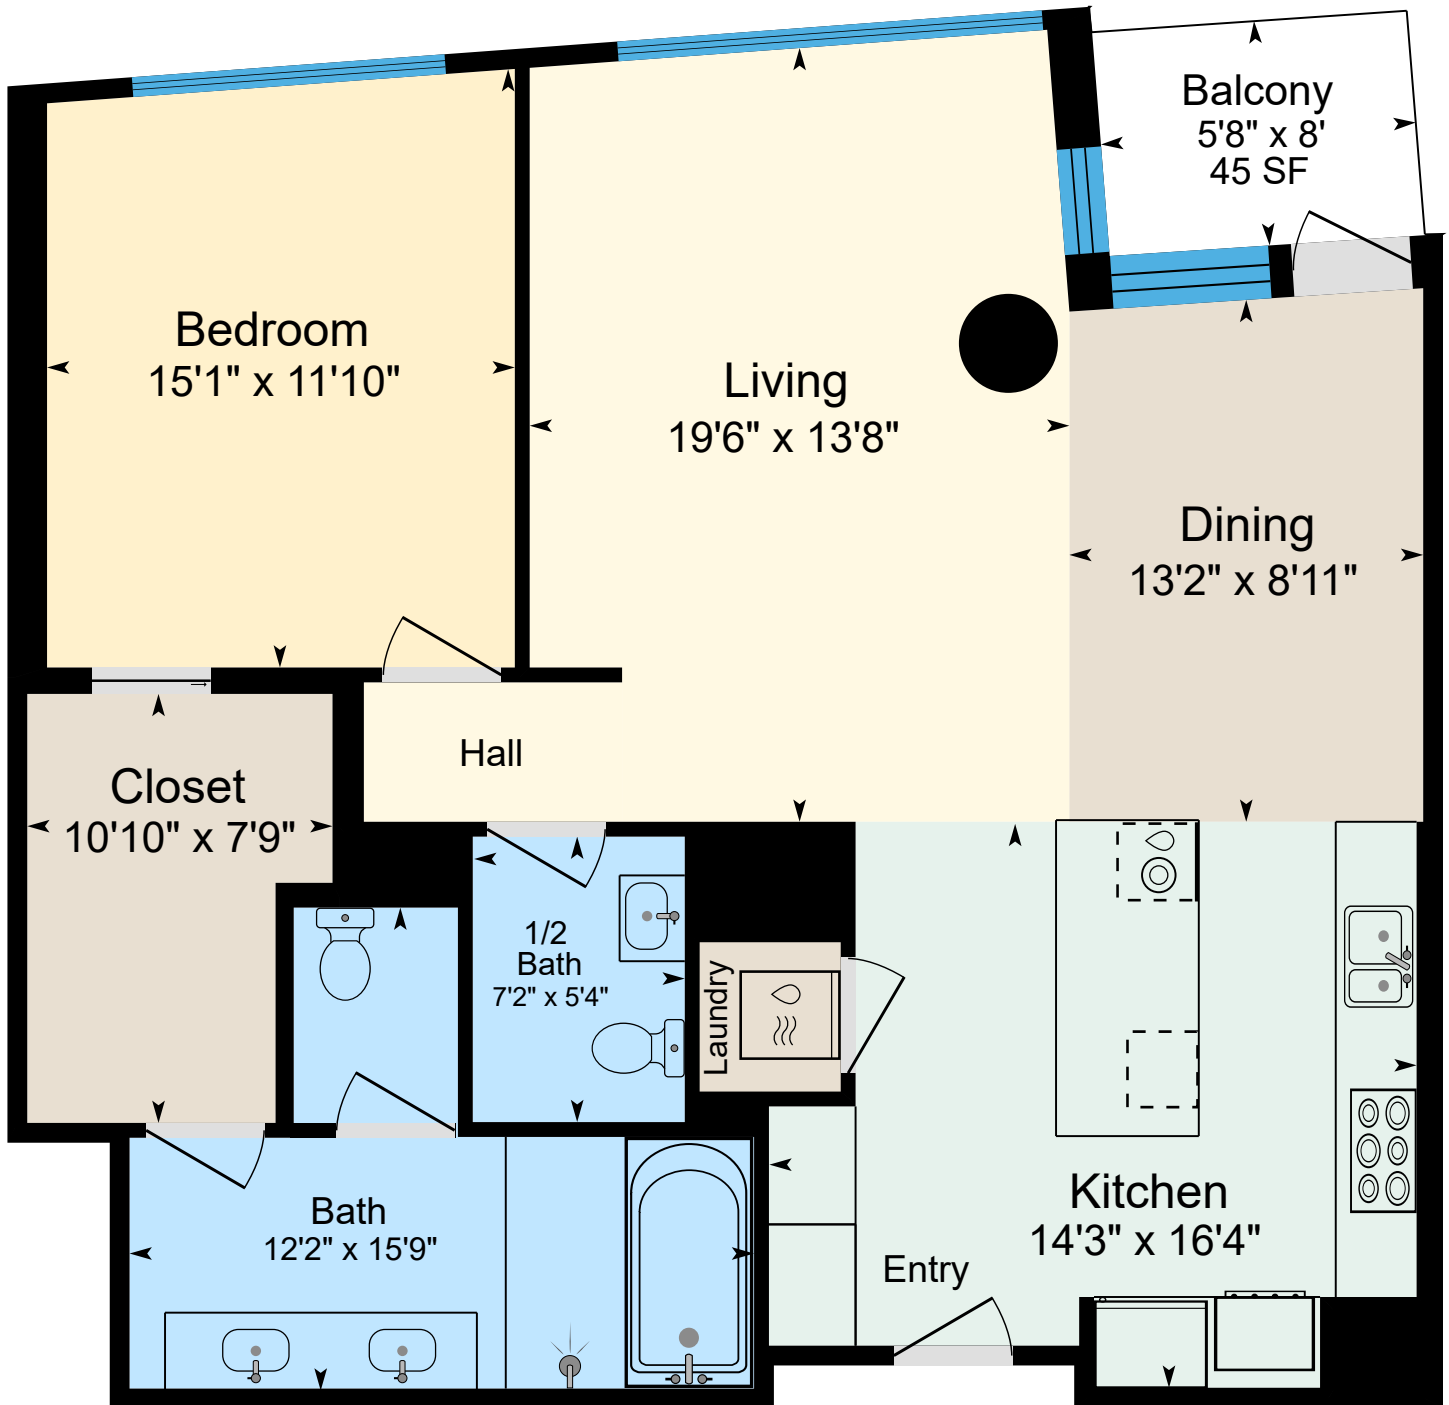

900 SW Washington St. Unit 2908, Portland, OR 97205

Main 1,137 SF (Measured Using Unit USF Boundary)

Sketch Prepared for Named Client Only
Property Measured on 12/21/2025

(Only areas with color are included in square footage totals.)
(Square footage will differ from room dimensions due to wall thickness and shape.)

Order floor plan services at www.AQualityMeasurement.com