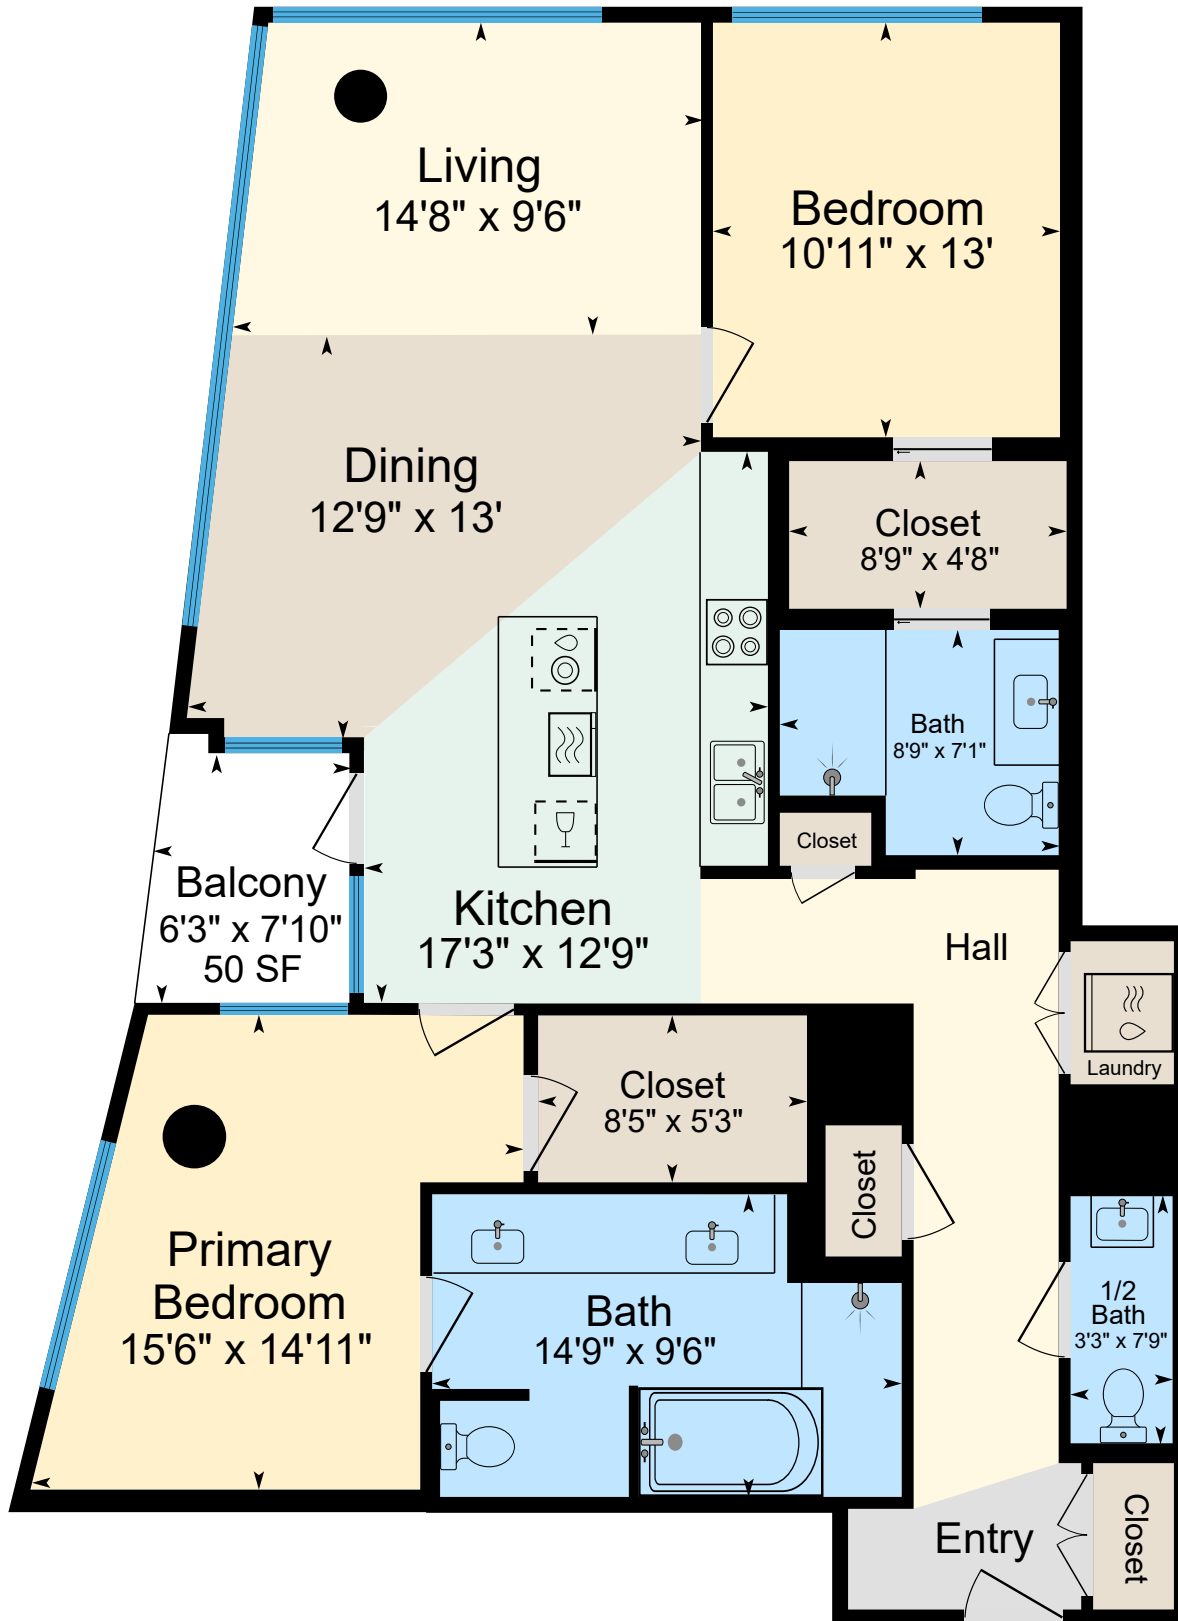

900 SW Washington St. Unit 2910, Portland, OR 97205

Main 1,388 SF (Measured Using Unit USF Boundary)
Sketch Prepared for Named Client Only
Property Measured on 1/13/2026

(Only areas with color are included in square footage totals.)
(Square footage will differ from room dimensions due to wall thickness and shape.)

Order floor plan services at www.AQualityMeasurement.com