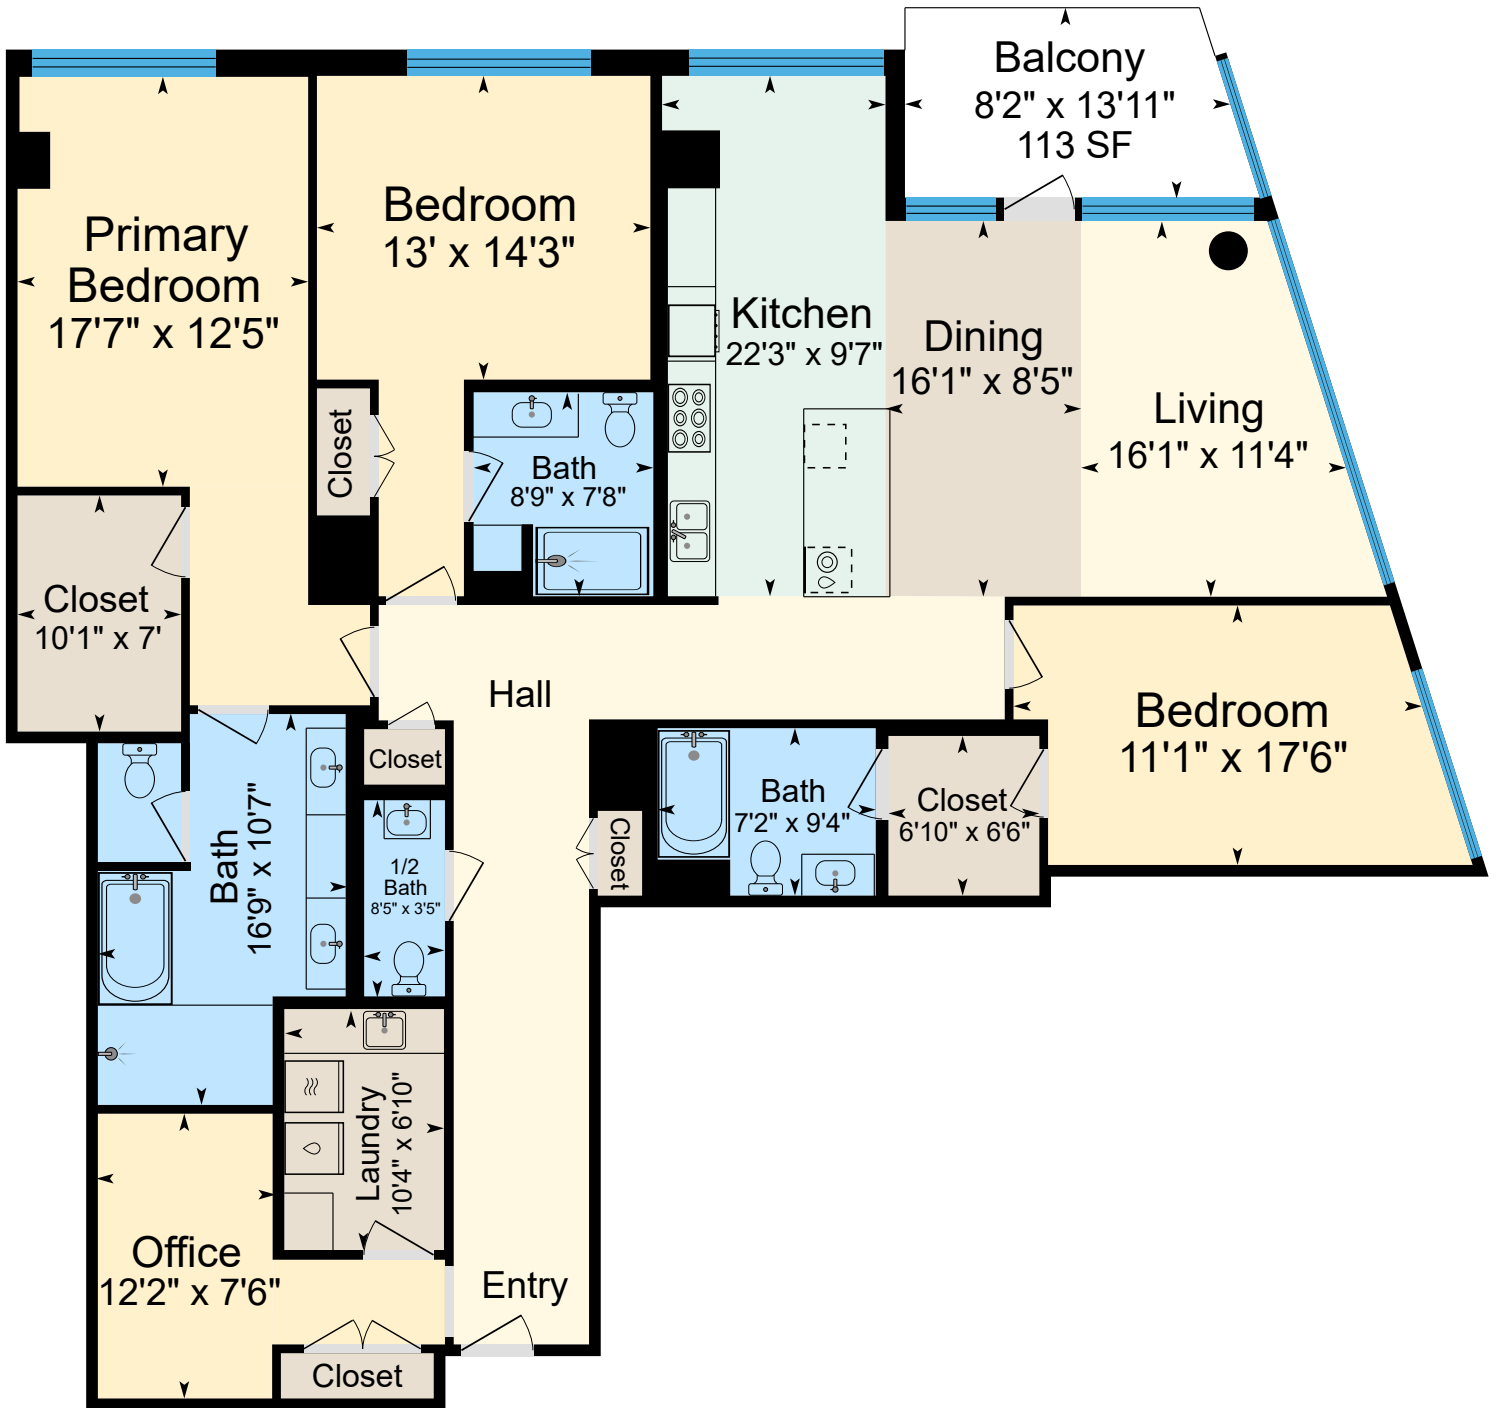

900 SW Washington St. Unit 3001, Portland, OR 97205

Main 2,368 SF (Measured Using Unit USF Boundary)
Sketch Prepared for Named Client Only
Property Measured on 12/21/2025

(Only areas with color are included in square footage totals.)
(Square footage will differ from room dimensions due to wall thickness and shape.)

Order floor plan services at www.AQualityMeasurement.com