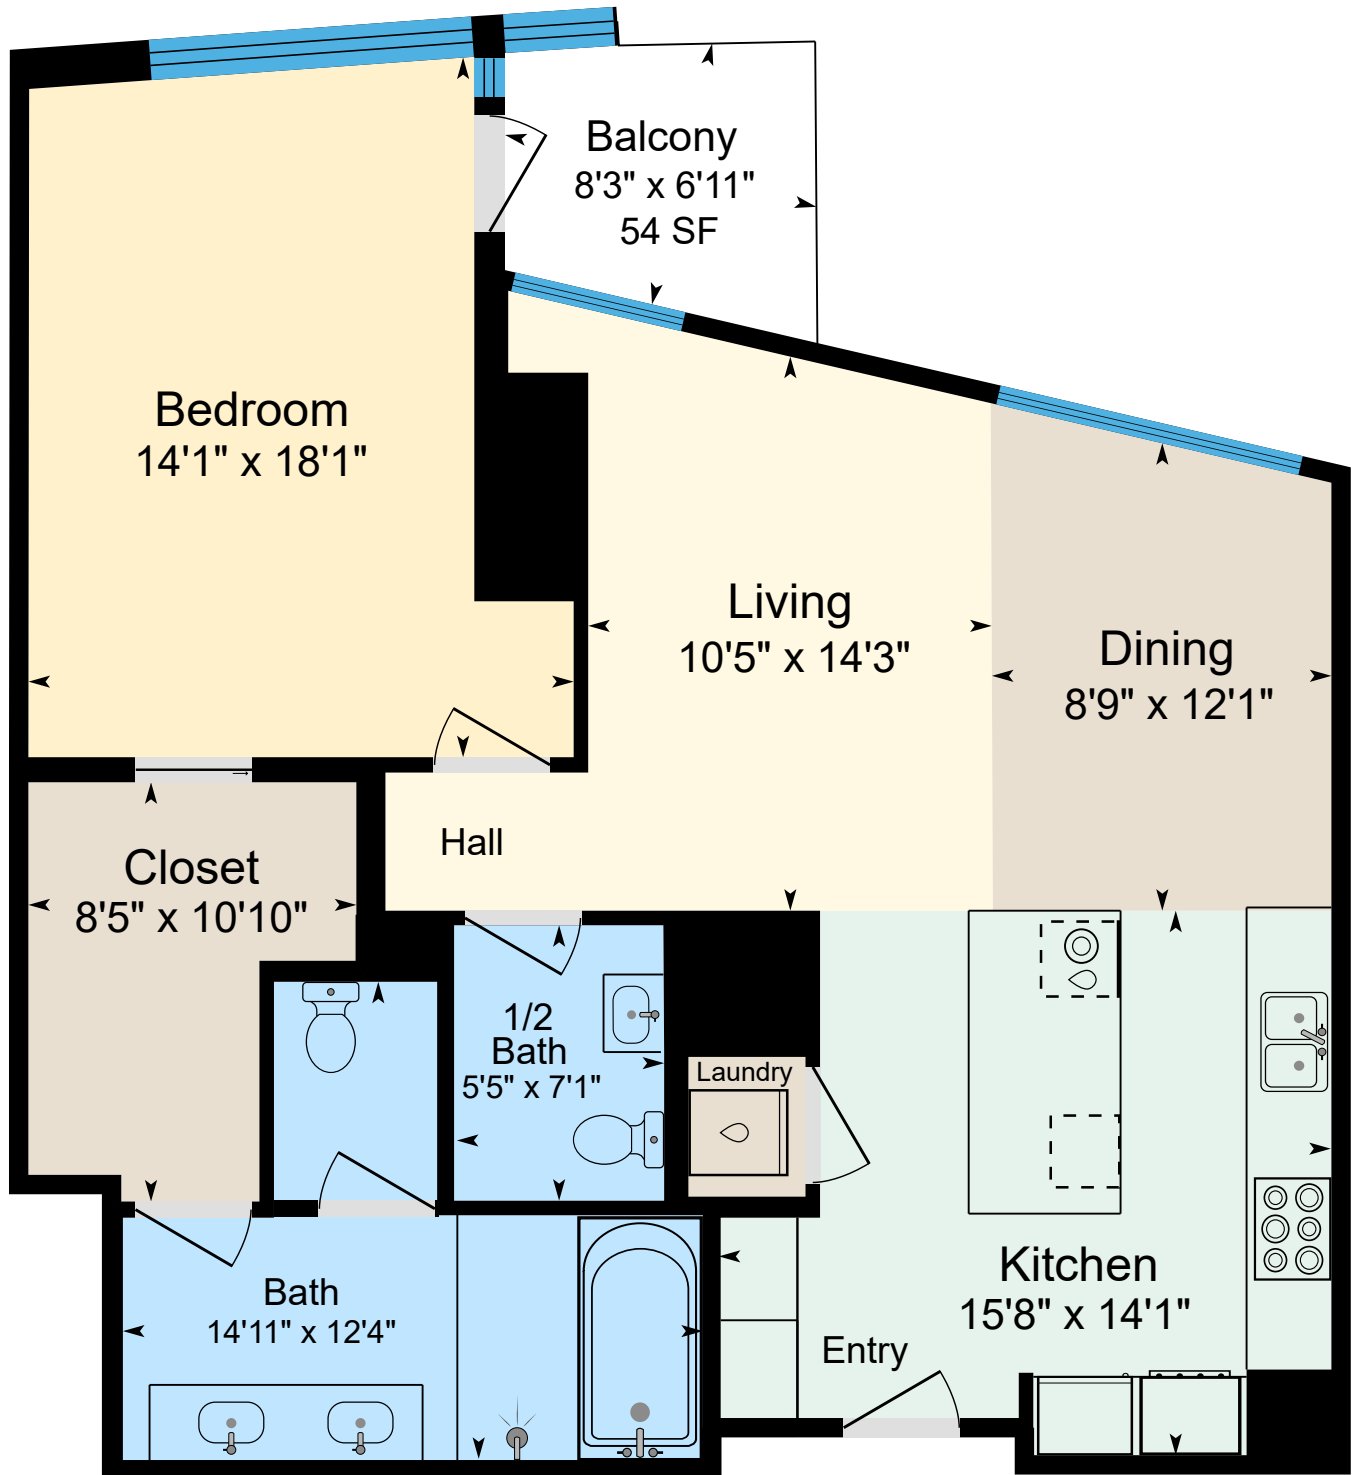

900 SW Washington St. Unit 3004, Portland, OR 97205

Main 1,047 SF (Measured Using Unit USF Boundary)
Sketch Prepared for Named Client Only
Property Measured on 12/21/2025

(Only areas with color are included in square footage totals.)
(Square footage will differ from room dimensions due to wall thickness and shape.)

Order floor plan services at www.AQualityMeasurement.com