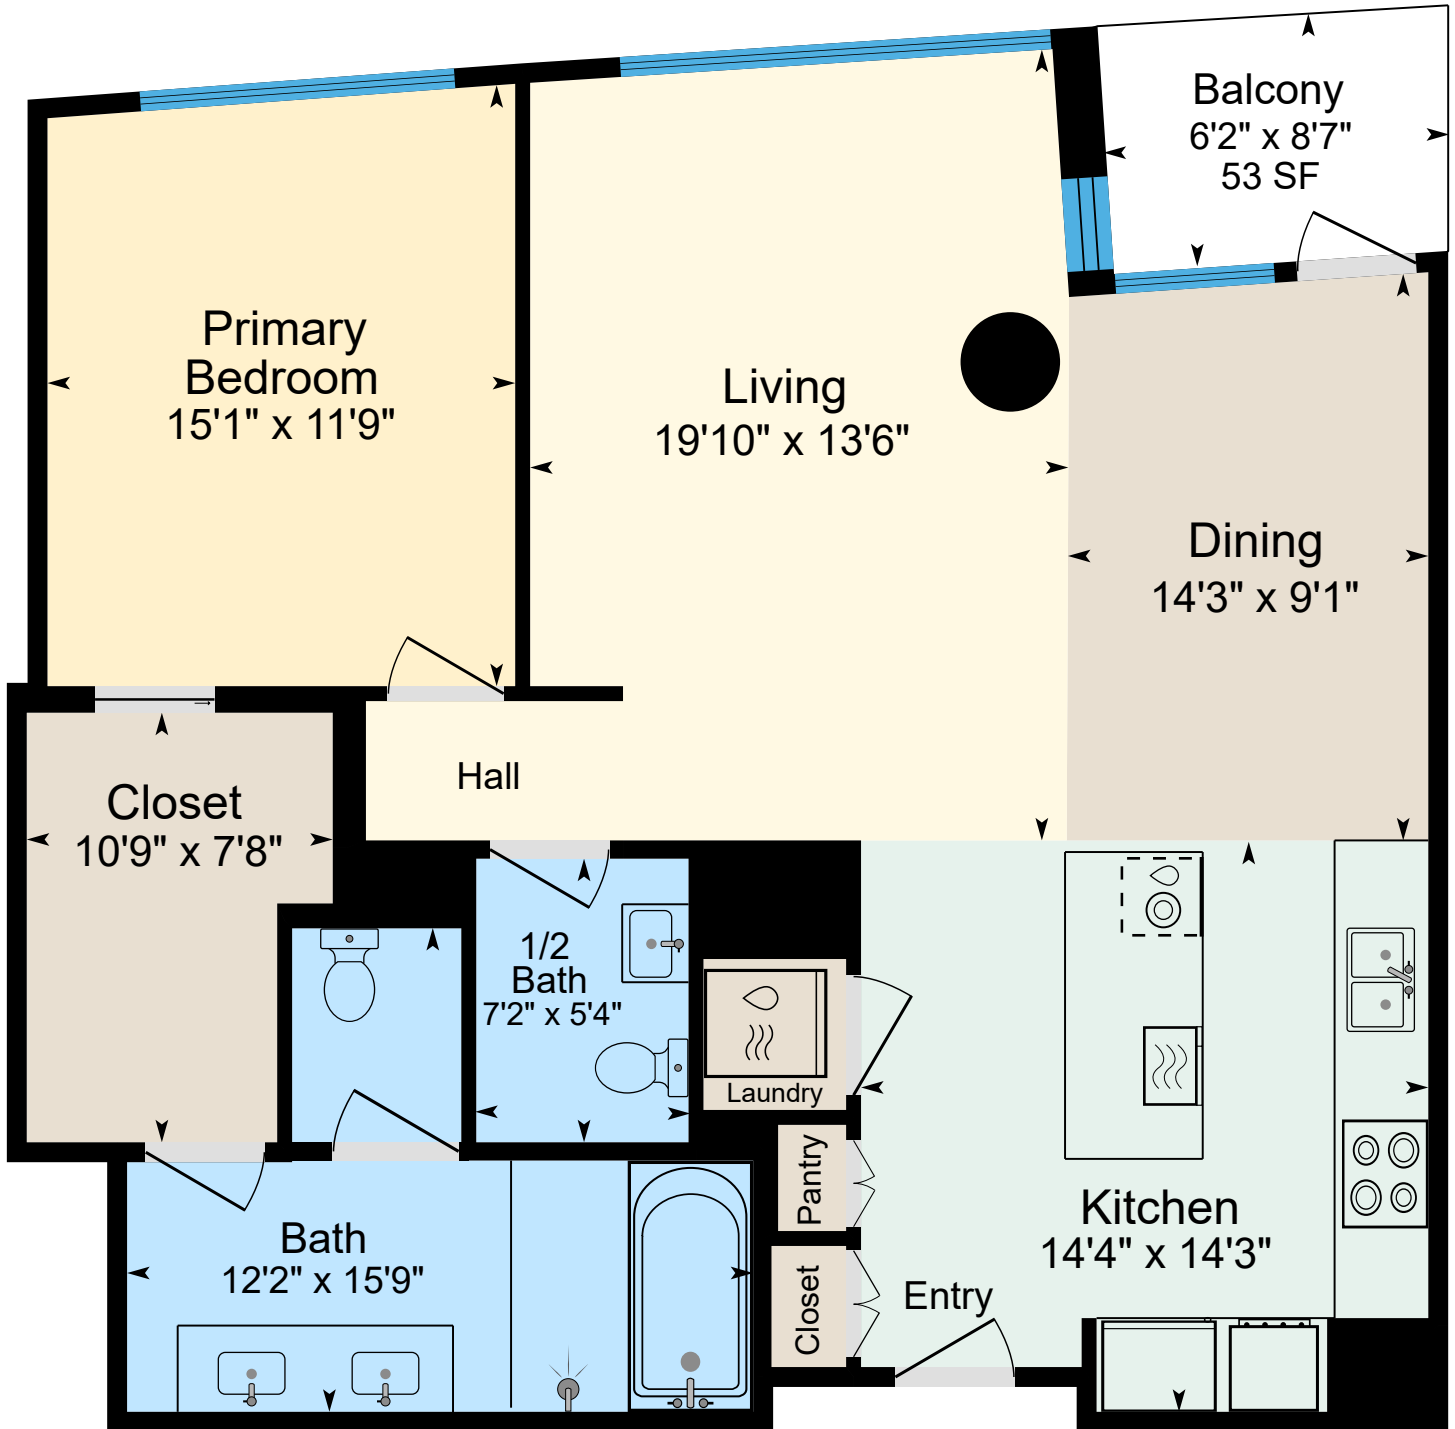

900 SW Washington St. Unit 3008, Portland, OR 97205

Main 1,145 SF (Measured Using Unit USF Boundary)
Sketch Prepared for Named Client Only
Property Measured on 1/13/2026

(Only areas with color are included in square footage totals.)
(Square footage will differ from room dimensions due to wall thickness and shape.)

Order floor plan services at www.AQualityMeasurement.com