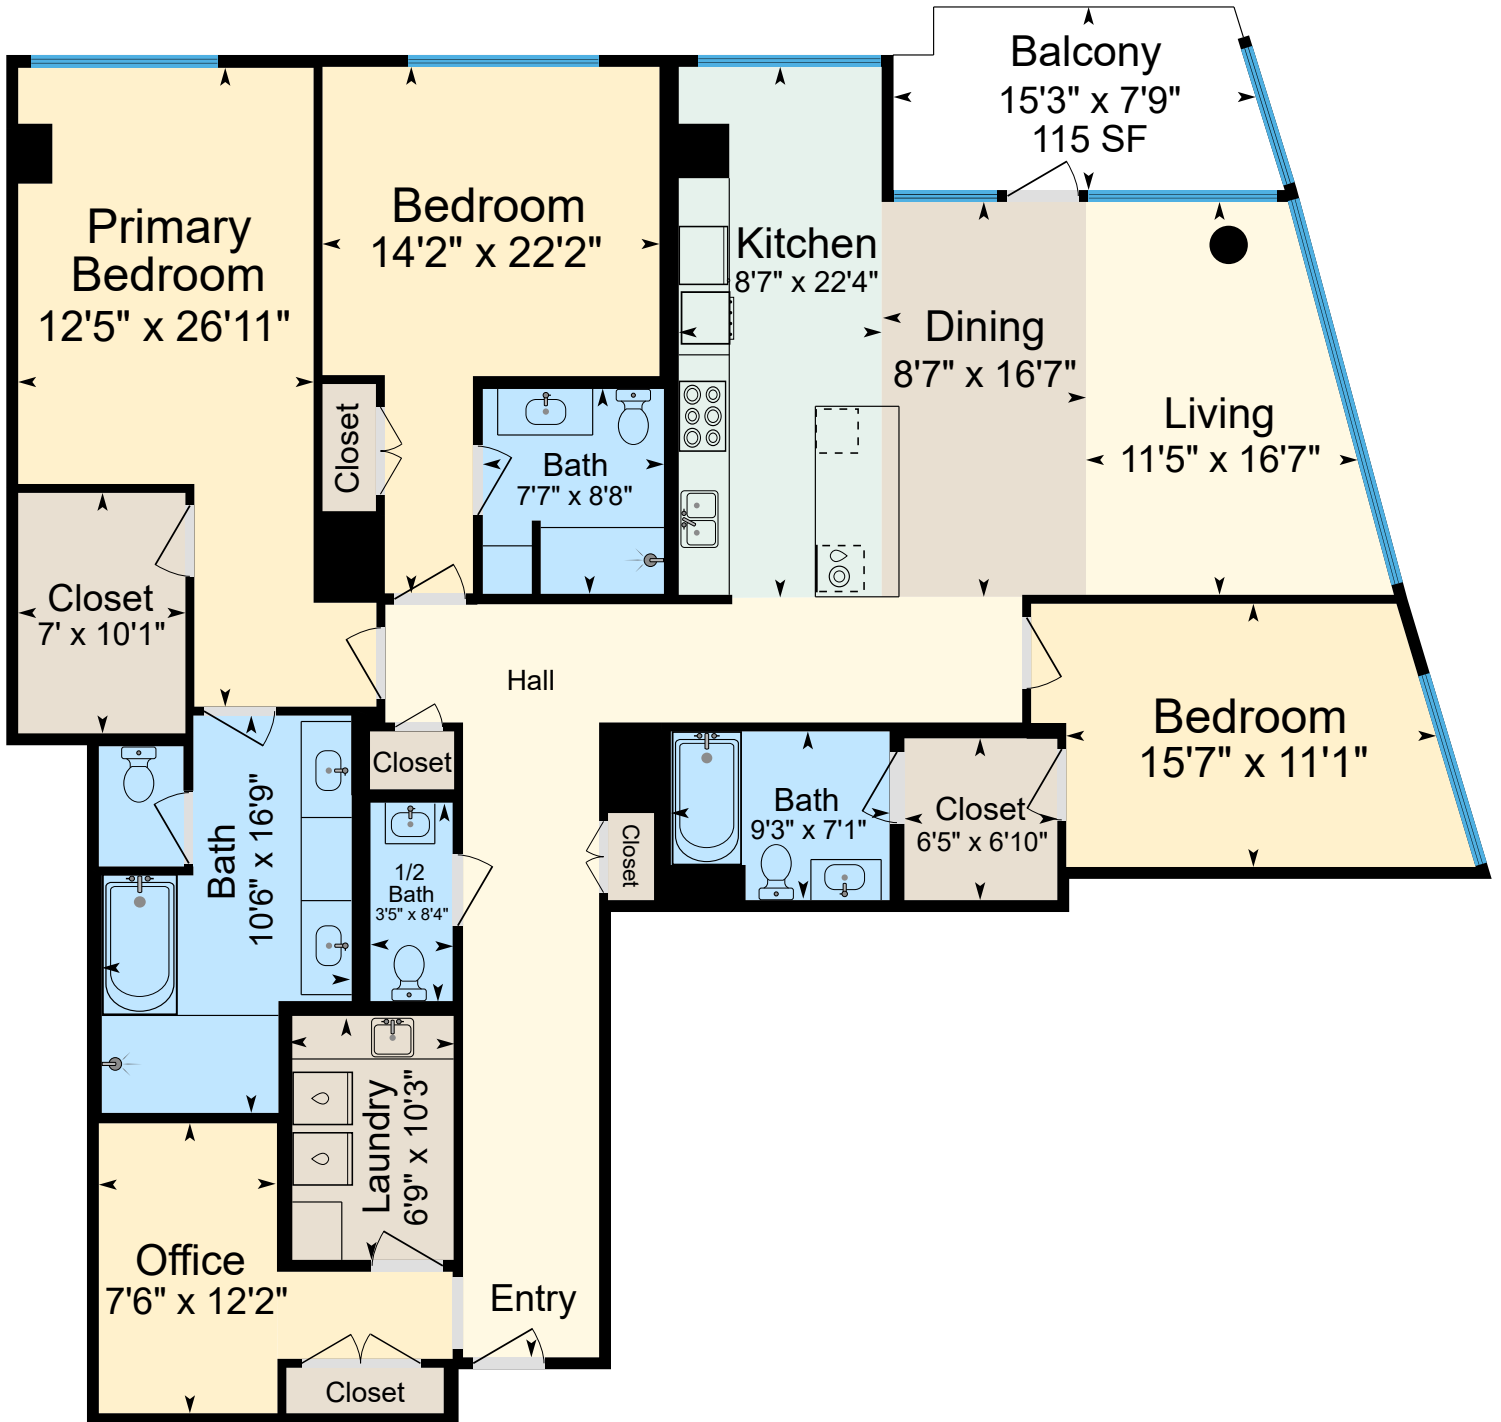

900 SW Washington St. Unit 3101, Portland, OR 97205

Main 2,359 SF (Measured Using Unit USF Boundary)
Sketch Prepared for Named Client Only
Property Measured on 12/21/2025

(Only areas with color are included in square footage totals.)
(Square footage will differ from room dimensions due to wall thickness and shape.)

Order floor plan services at www.AQualityMeasurement.com