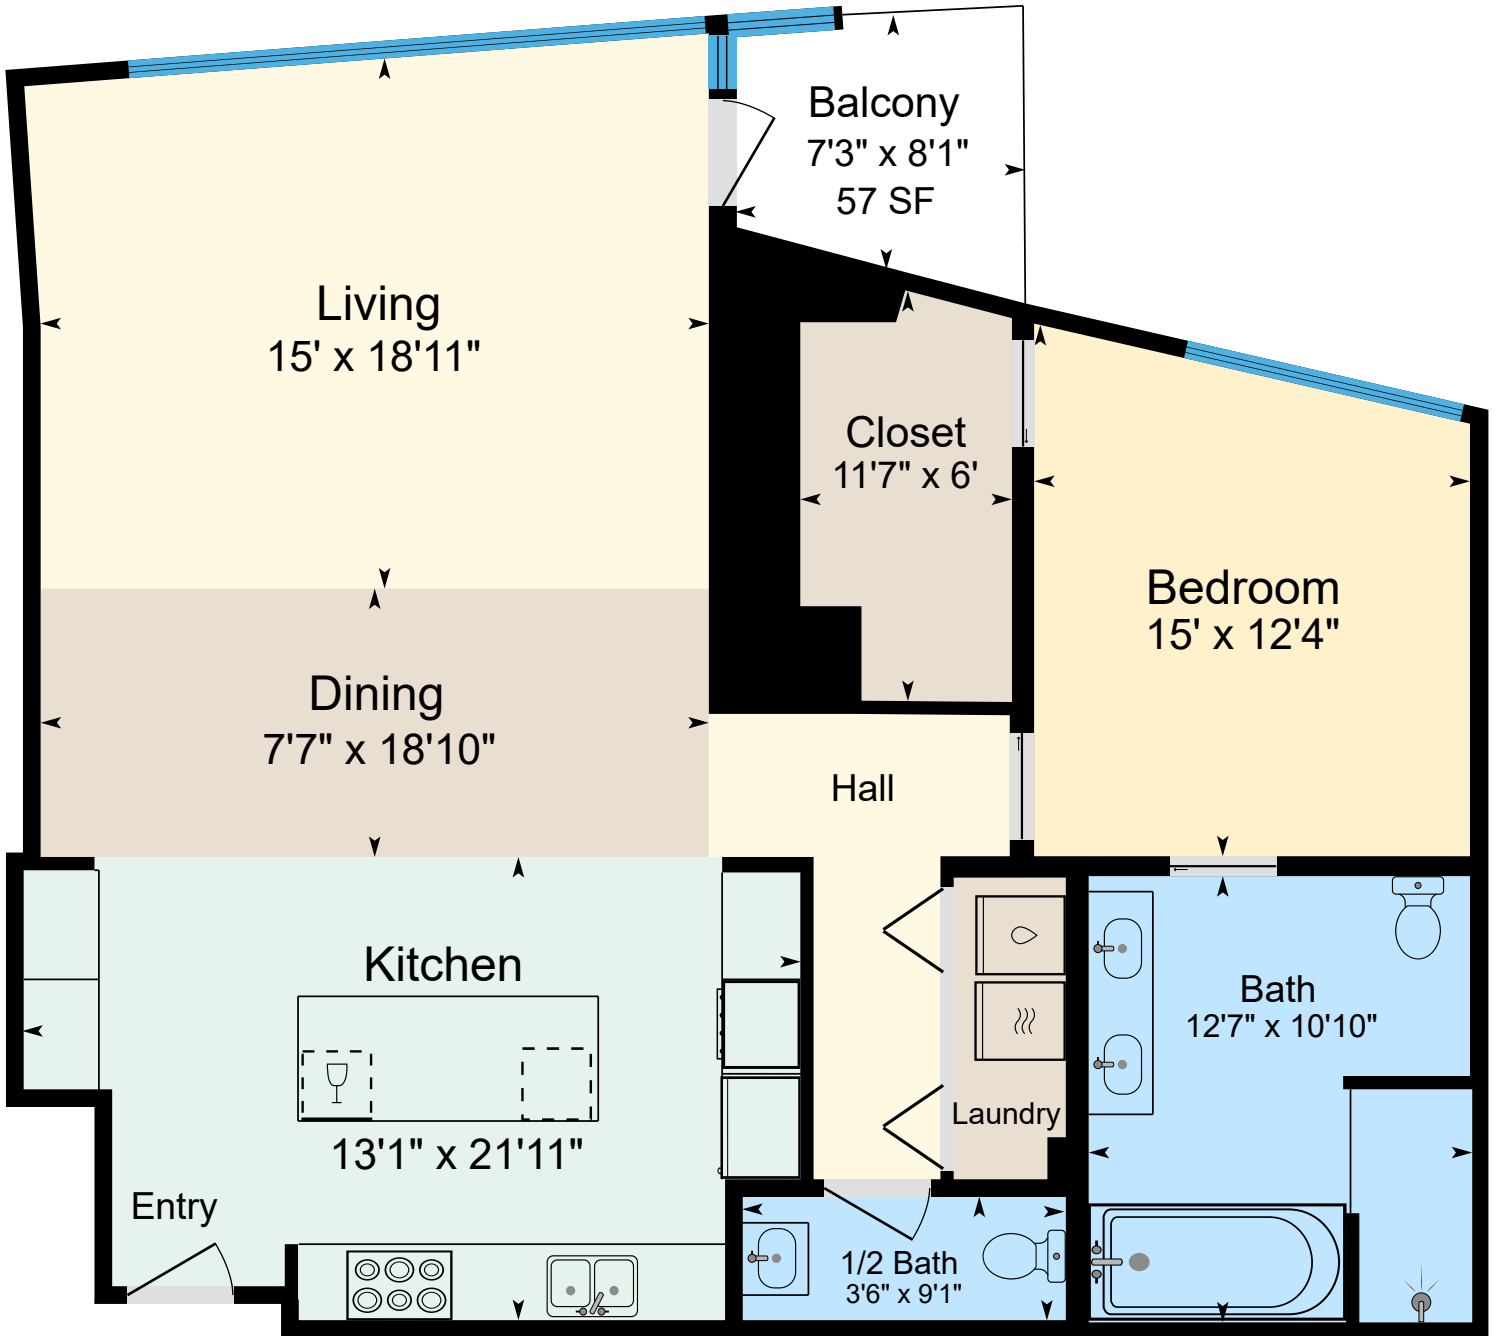

900 SW Washington St. Unit 3109, Portland, OR 97205

Main 1,311 SF (Measured Using Unit USF Boundary)
Sketch Prepared for Named Client Only
Property Measured on 12/21/2025

(Only areas with color are included in square footage totals.)
(Square footage will differ from room dimensions due to wall thickness and shape.)

Order floor plan services at www.AQualityMeasurement.com