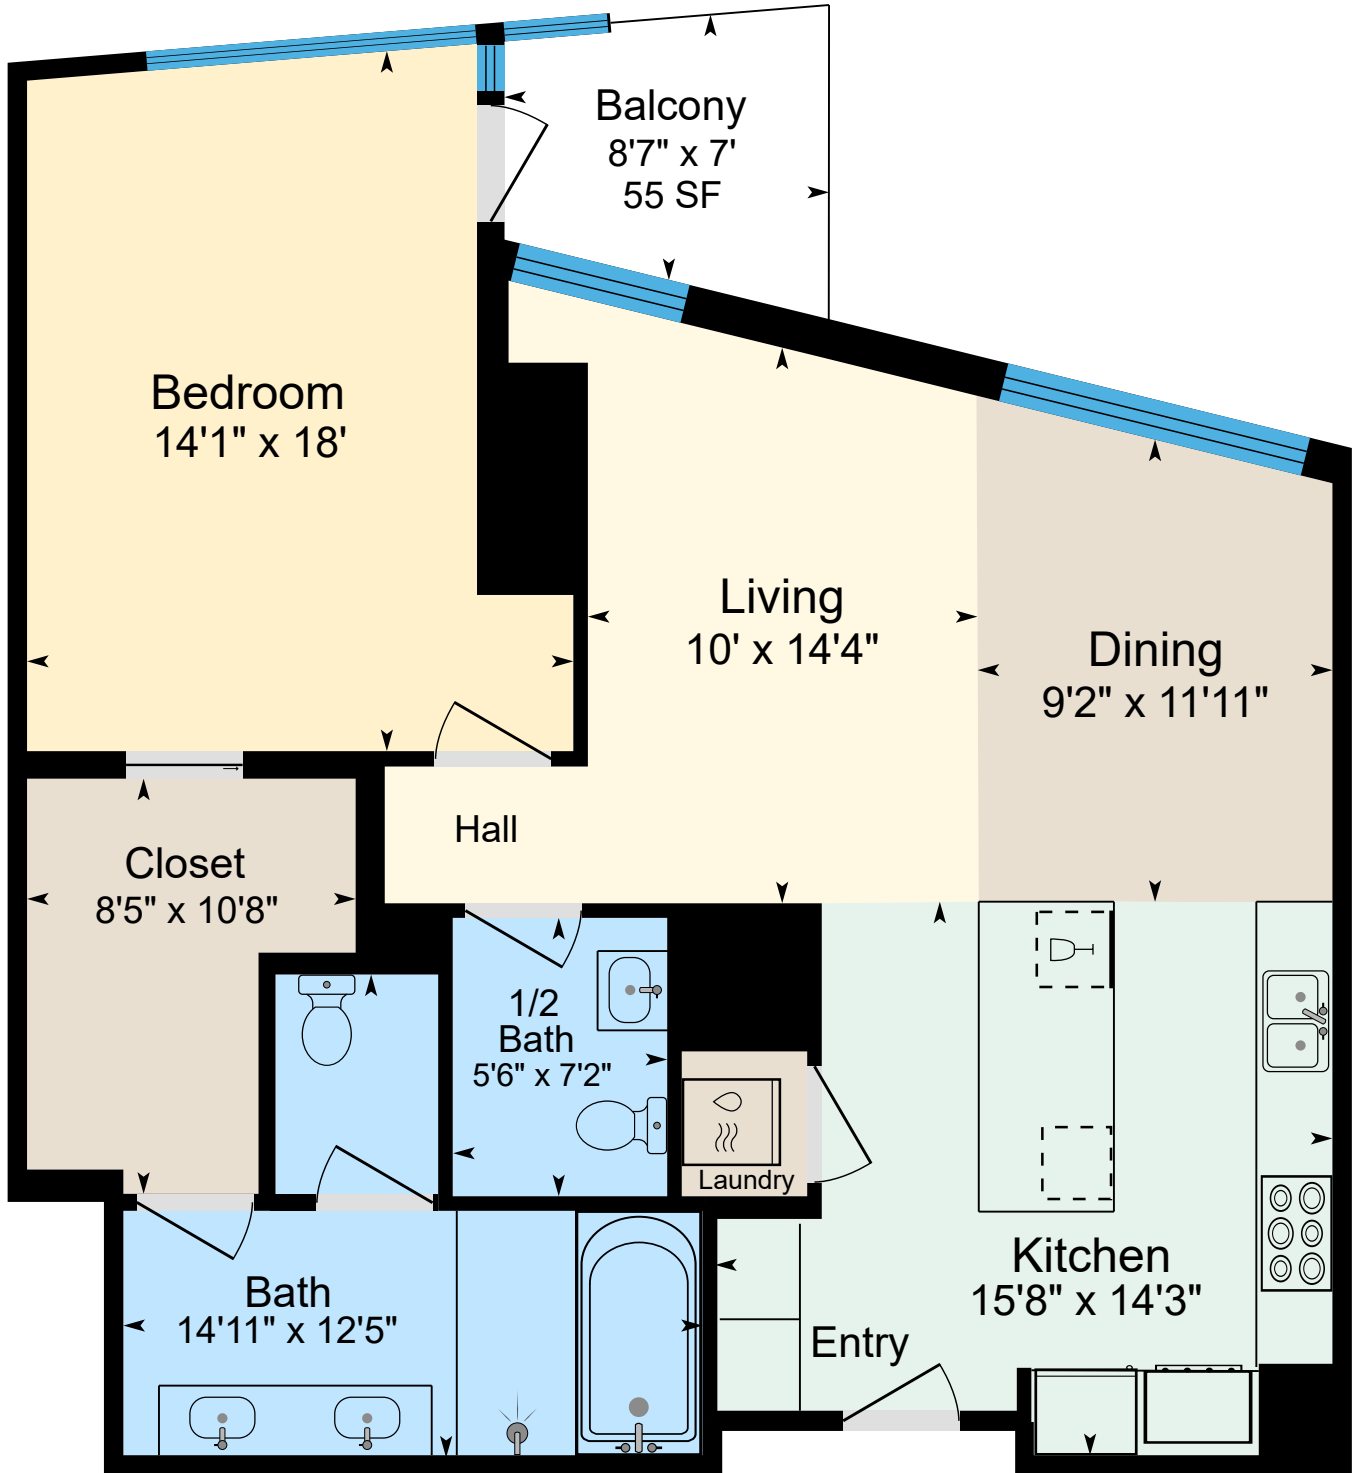

900 SW Washington St. Unit 3104, Portland, OR 97205

Main 1,048 SF (Measured Using Unit USF Boundary)
Sketch Prepared for Named Client Only
Property Measured on 12/21/2025

(Only areas with color are included in square footage totals.)
(Square footage will differ from room dimensions due to wall thickness and shape.)

Order floor plan services at www.AQualityMeasurement.com