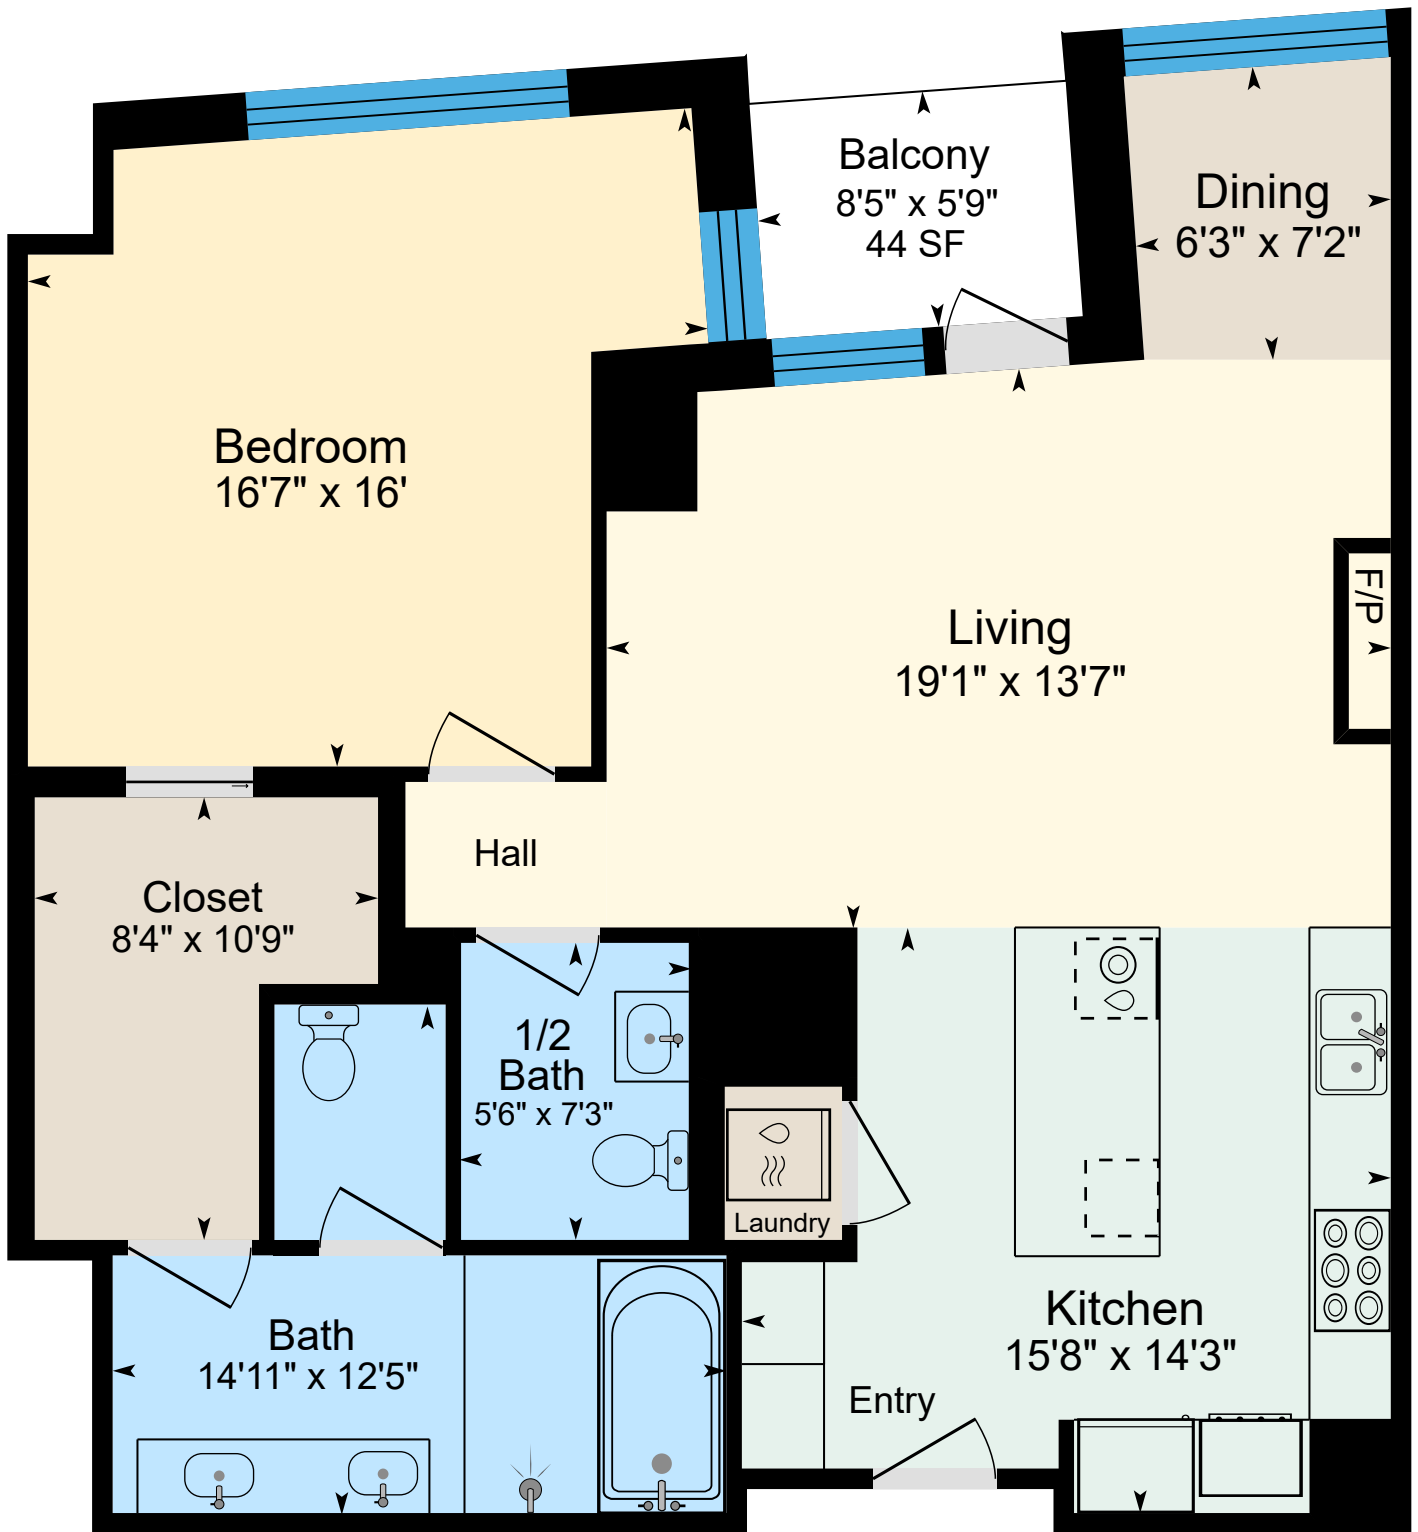

900 SW Washington St. Unit 3203, Portland, OR 97205

Main 1,088 SF (Measured Using Unit USF Boundary)
Sketch Prepared for Named Client Only
Property Measured on 12/21/2025

(Only areas with color are included in square footage totals.)
(Square footage will differ from room dimensions due to wall thickness and shape.)

Order floor plan services at www.AQualityMeasurement.com