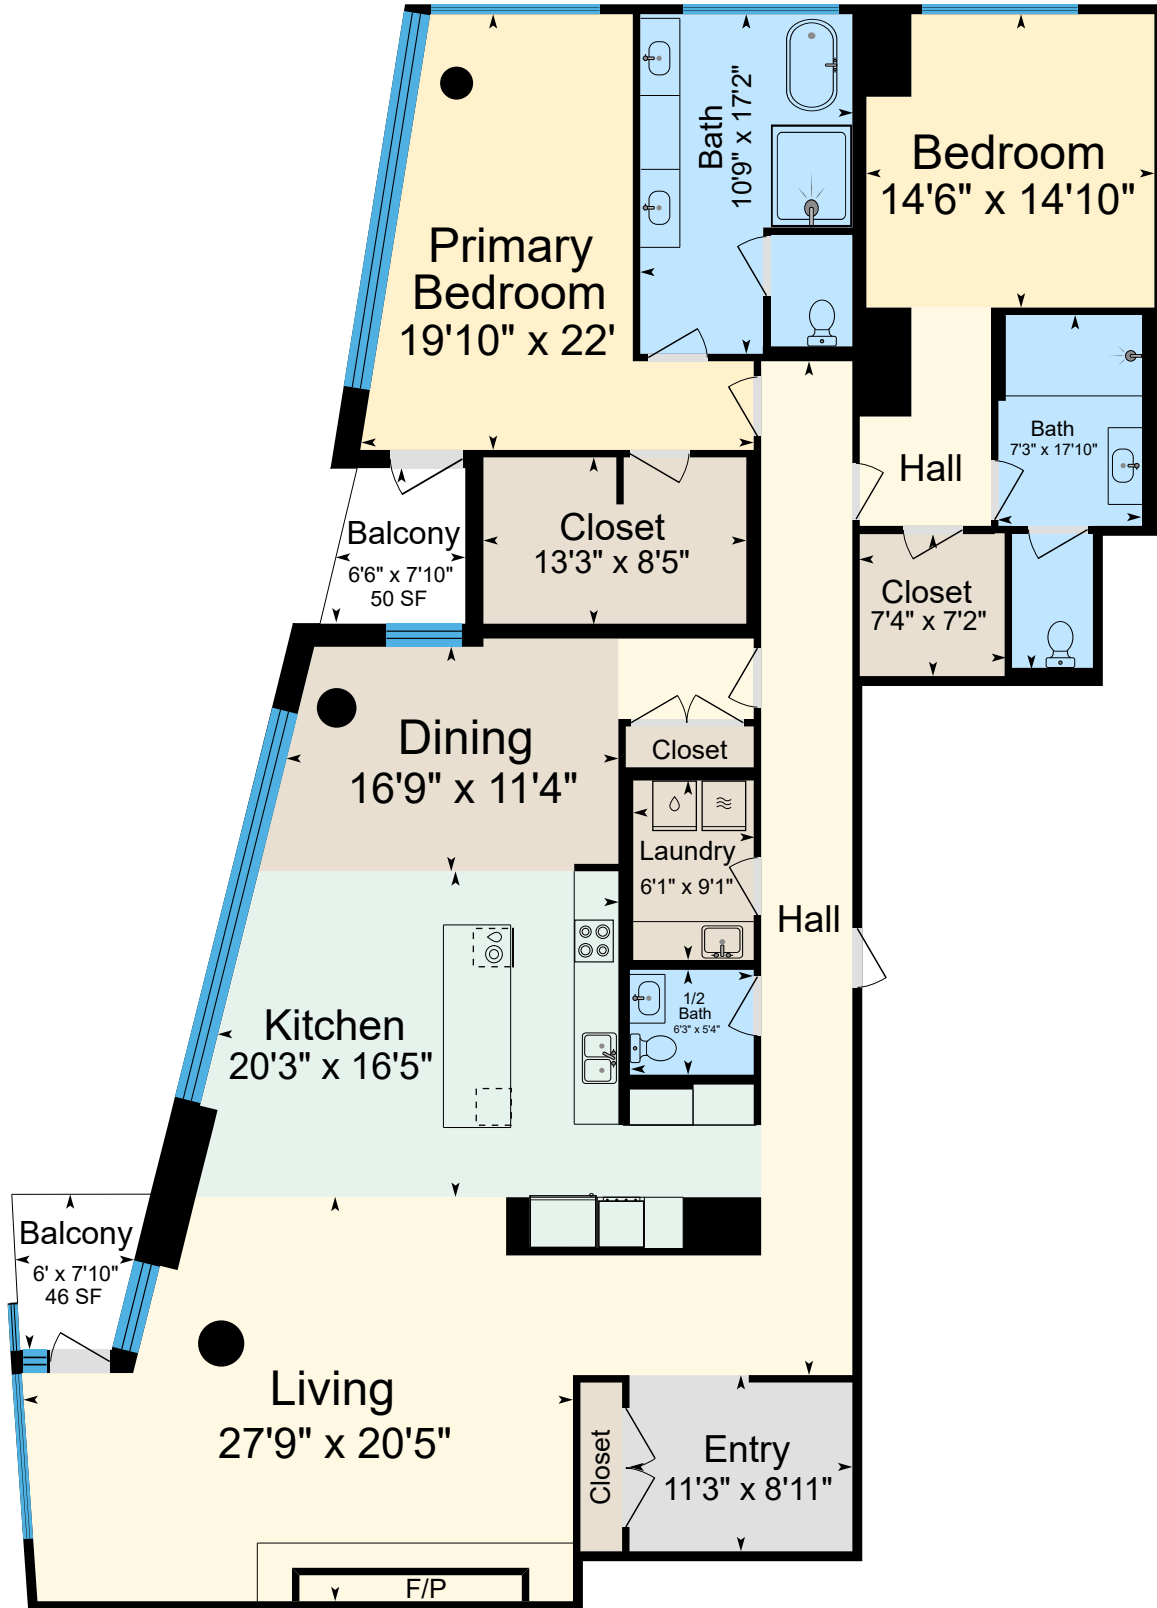

900 SW Washington St. Unit 3204, Portland, OR 97205

Main 2,838 SF (Measured Using Unit USF Boundary)
Sketch Prepared for Named Client Only
Property Measured on 12/21/2025

(Only areas with color are included in square footage totals.)
(Square footage will differ from room dimensions due to wall thickness and shape.)

Order floor plan services at www.AQualityMeasurement.com