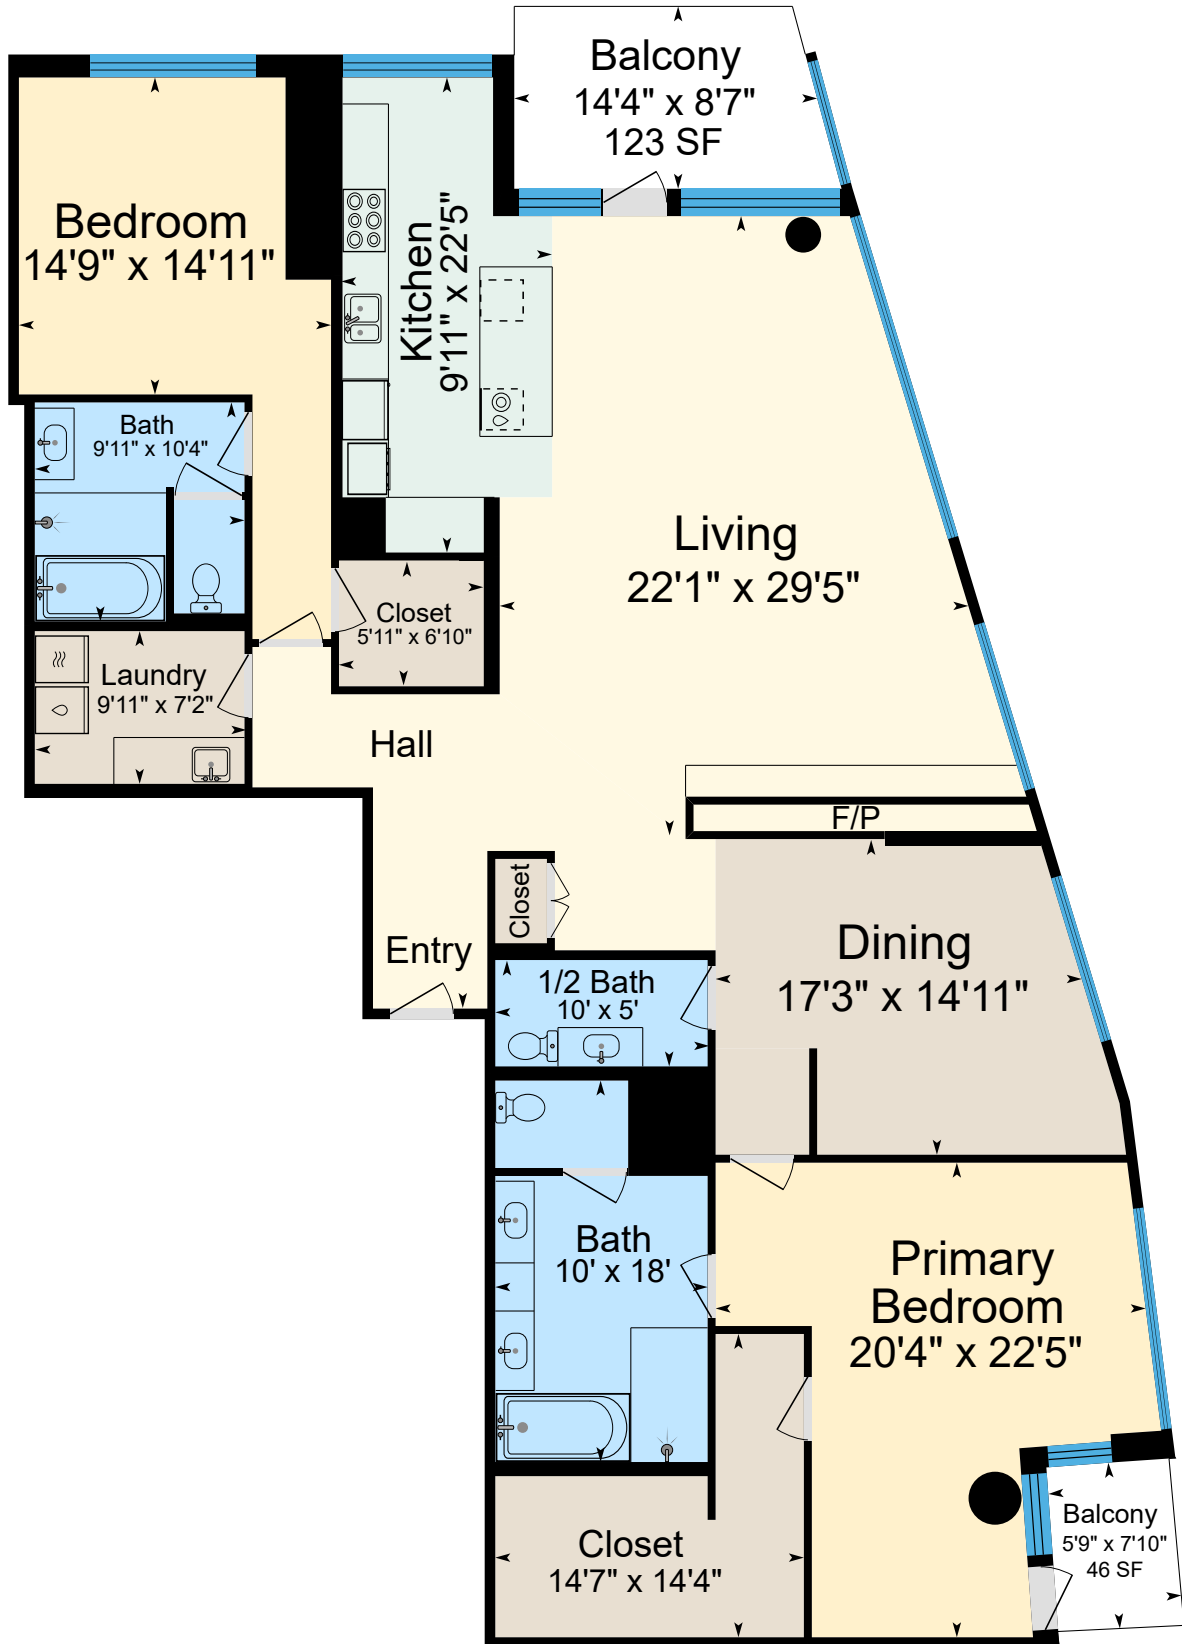

900 SW Washington St. Unit 3205, Portland, OR 97205

Main 2,544 SF (Measured Using Unit USF Boundary)
Sketch Prepared for Named Client Only
Property Measured on 12/21/2025

(Only areas with color are included in square footage totals.)
(Square footage will differ from room dimensions due to wall thickness and shape.)

Order floor plan services at www.AQualityMeasurement.com