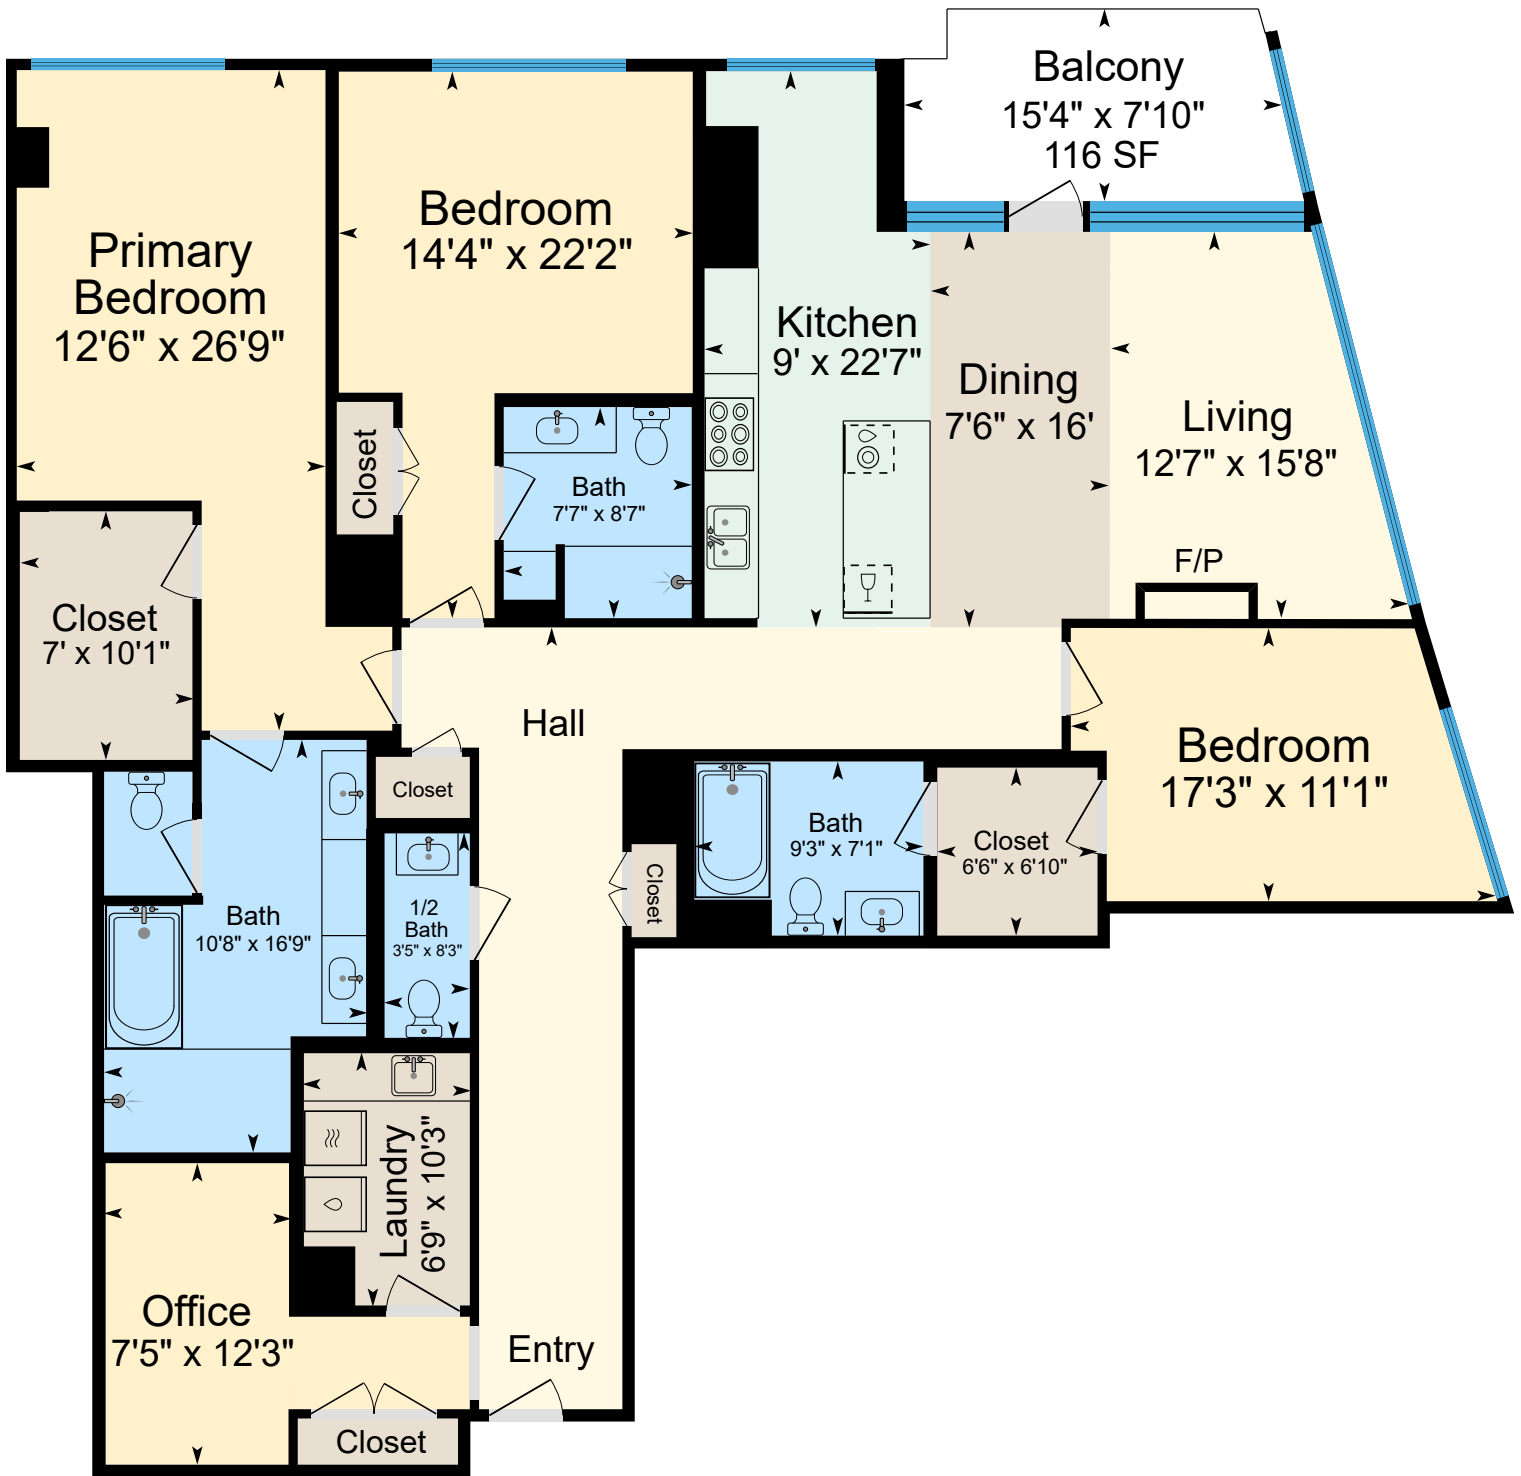

900 SW Washington St. Unit 3301, Portland, OR 97205

Main 2,293 SF (Measured Using Unit USF Boundary)
Sketch Prepared for Named Client Only
Property Measured on 12/21/2025

(Only areas with color are included in square footage totals.)
(Square footage will differ from room dimensions due to wall thickness and shape.)

Order floor plan services at www.AQualityMeasurement.com