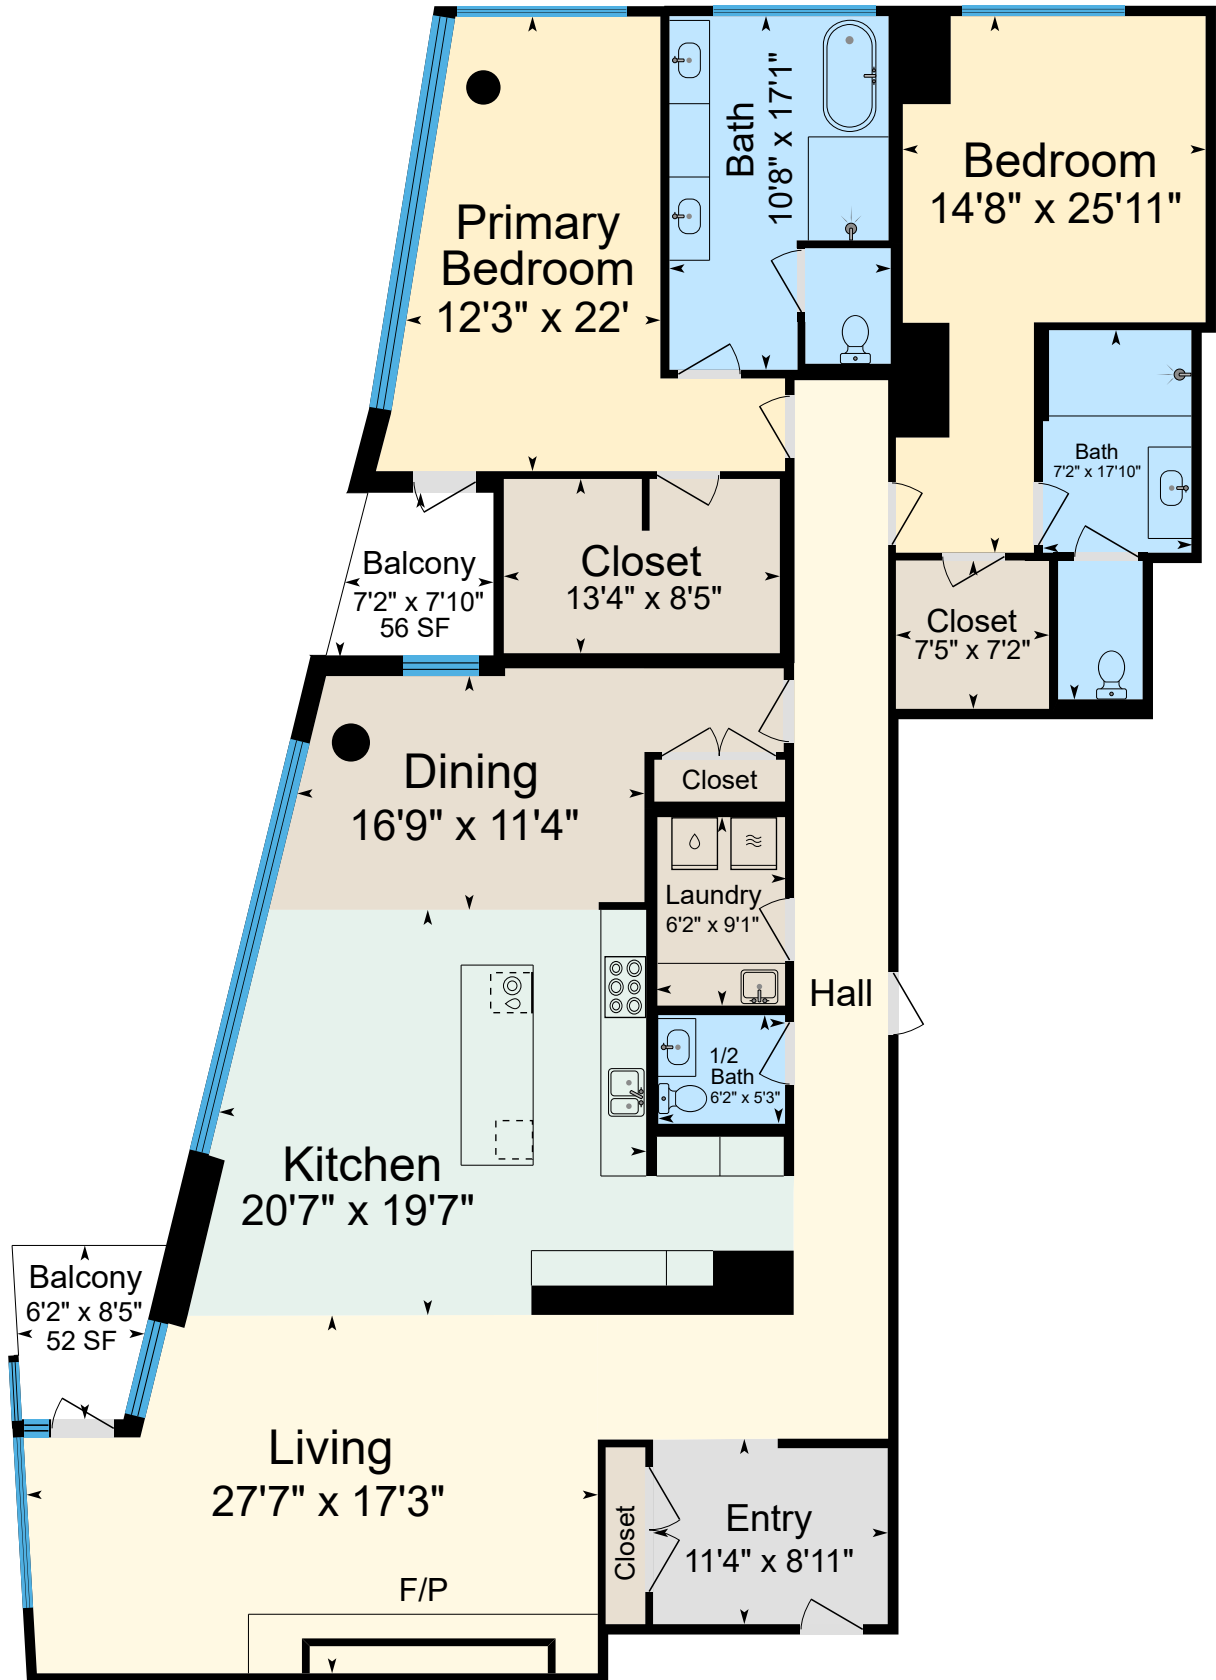

900 SW Washington St. Unit 3304, Portland, OR 97205

Main 2,835 SF (Measured Using Unit USF Boundary)
Sketch Prepared for Named Client Only
Property Measured on 12/21/2025

(Only areas with color are included in square footage totals.)
(Square footage will differ from room dimensions due to wall thickness and shape.)

Order floor plan services at www.AQualityMeasurement.com