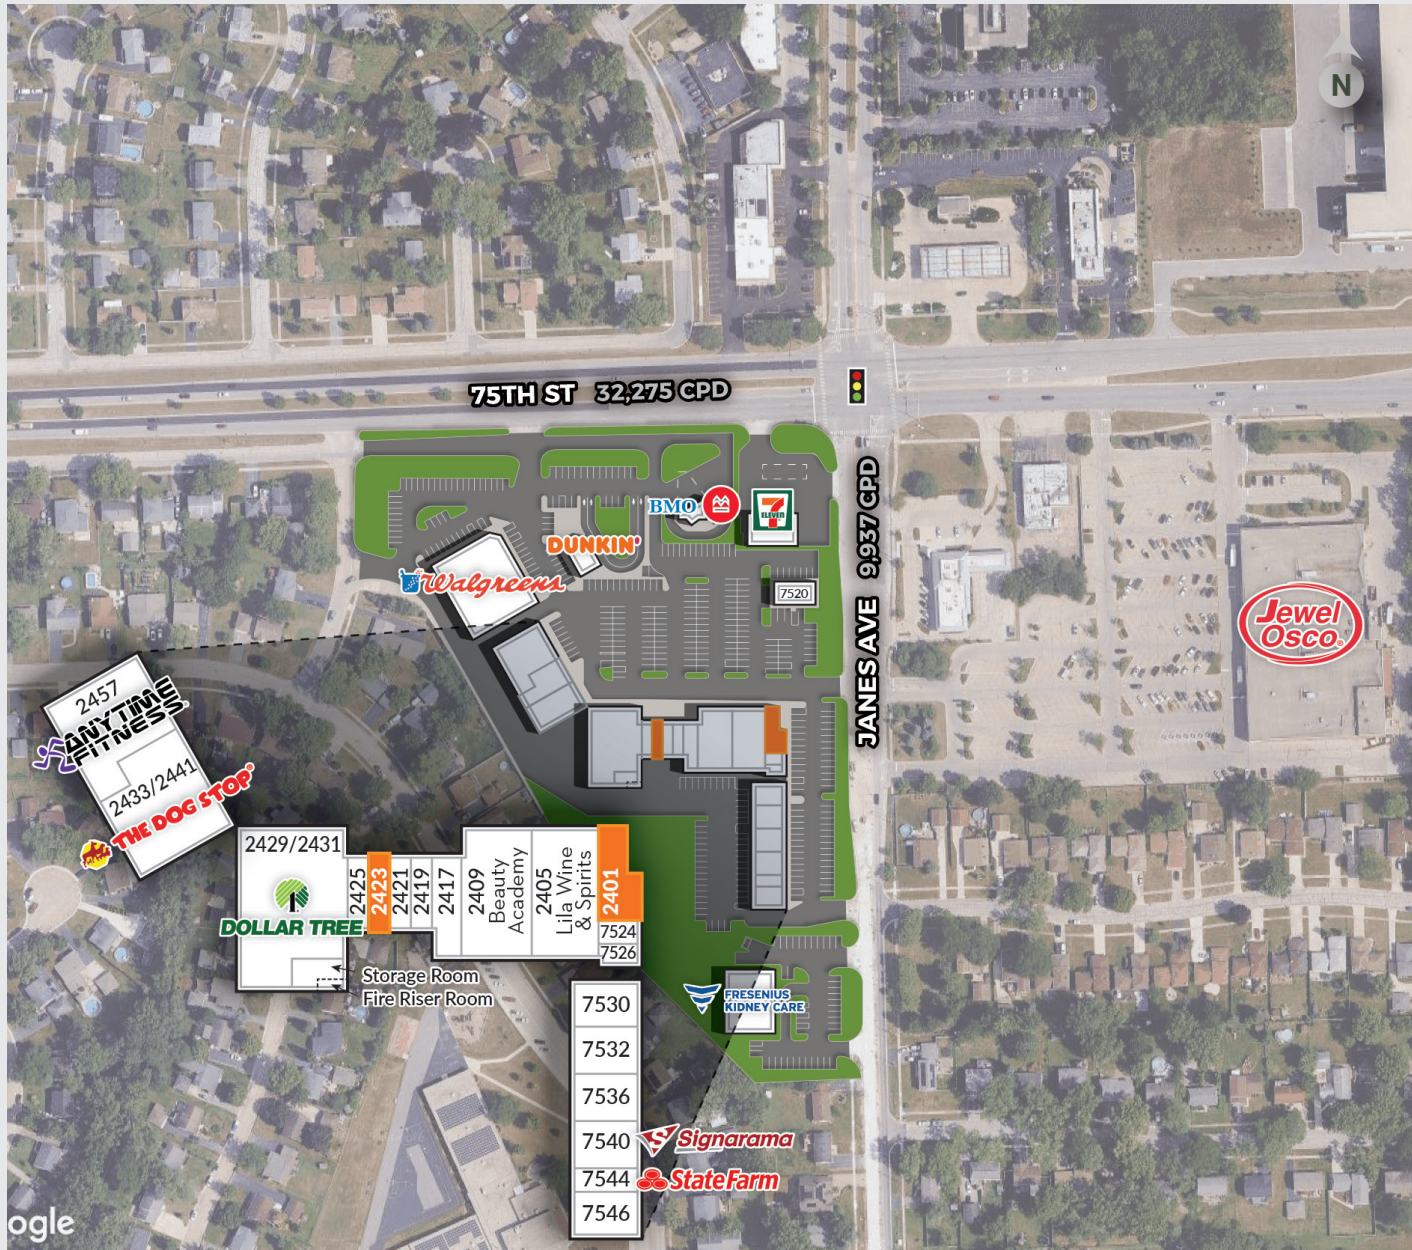

# WOODRIDGE PLAZA

2401 75th St and 7520 Janes Ave | Woodridge, IL

75TH AVE		
#	TENANT	SF
2401	AVAILABLE	1,900 SF
2405	Lila Wine & Spirits	
2409	Licensed by Design Beauty Academy	
2417	Twilight Head & Spa	
2419	Job & Talent	
2421	Aero Travel	
2423	AVAILABLE	900 SF
2425	United Senior Services	
2429/2431	Dollar Tree	
2433/2441	The Dog Stop	
2457	Anytime Fitness	

JANES AVE	
#	TENANT
7520	El Burrito Loco
7524	Liz Hair Salon
7526	Unikoko
7530	Western Union
7532	23 Aquatics
7536	Doggie Diner
7540	Signarama
7544	State Farm
7546	New Avenue Dental