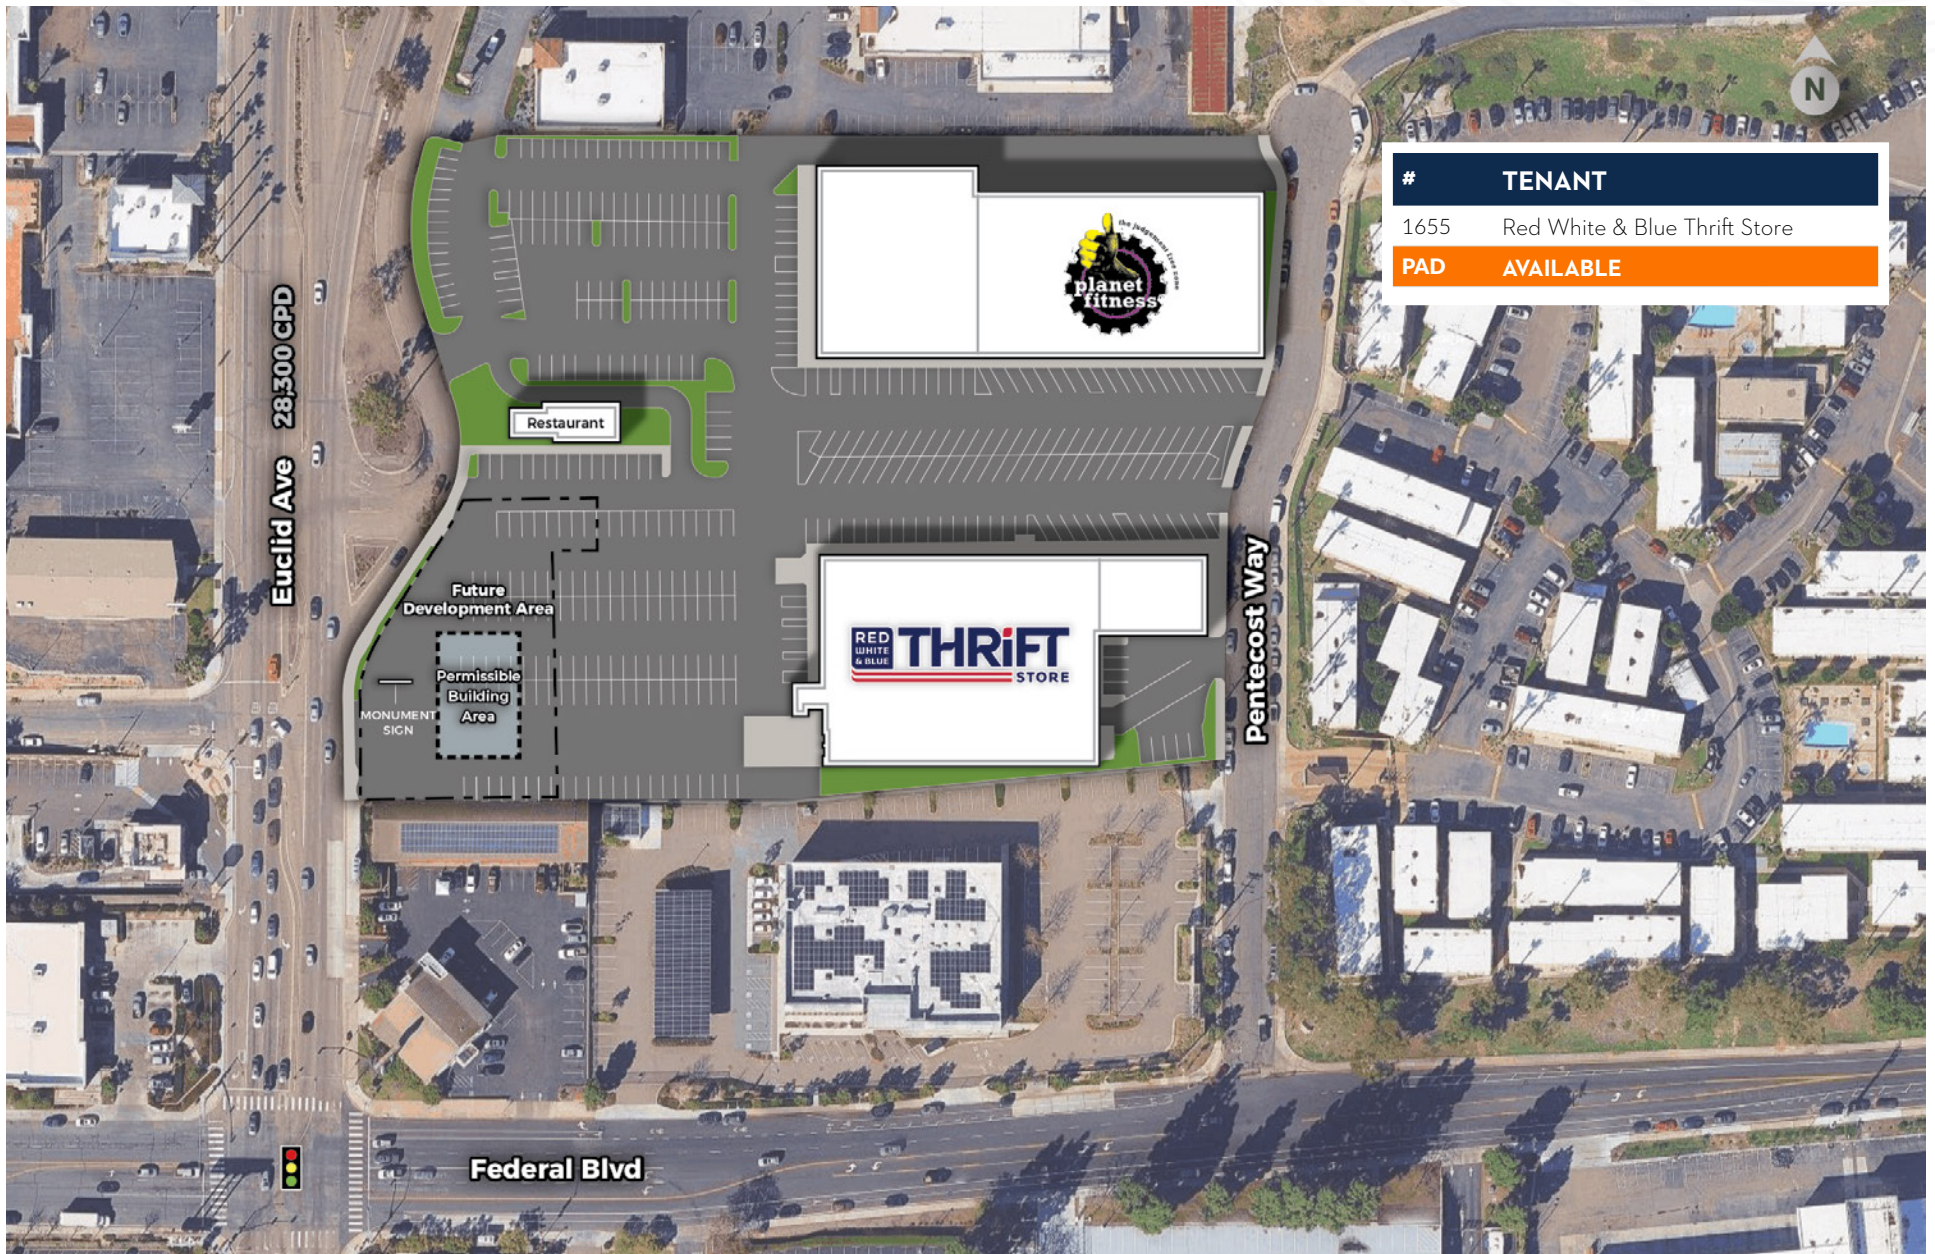

SITE PLAN

SAN DIEGO

BRENDA BENTER
SR VICE PRESIDENT LEASING
bbenter@rmrginc.com | 714-460-1500

JAIDYN PHONRATH
LEASING ASSOCIATE
jphonrath@rmrginc.com | 714-821-2172

[f](#) [in](#) [@](#) [v](#)
www.redmountaingroupinc.com

RED MOUNTAIN
GROUP