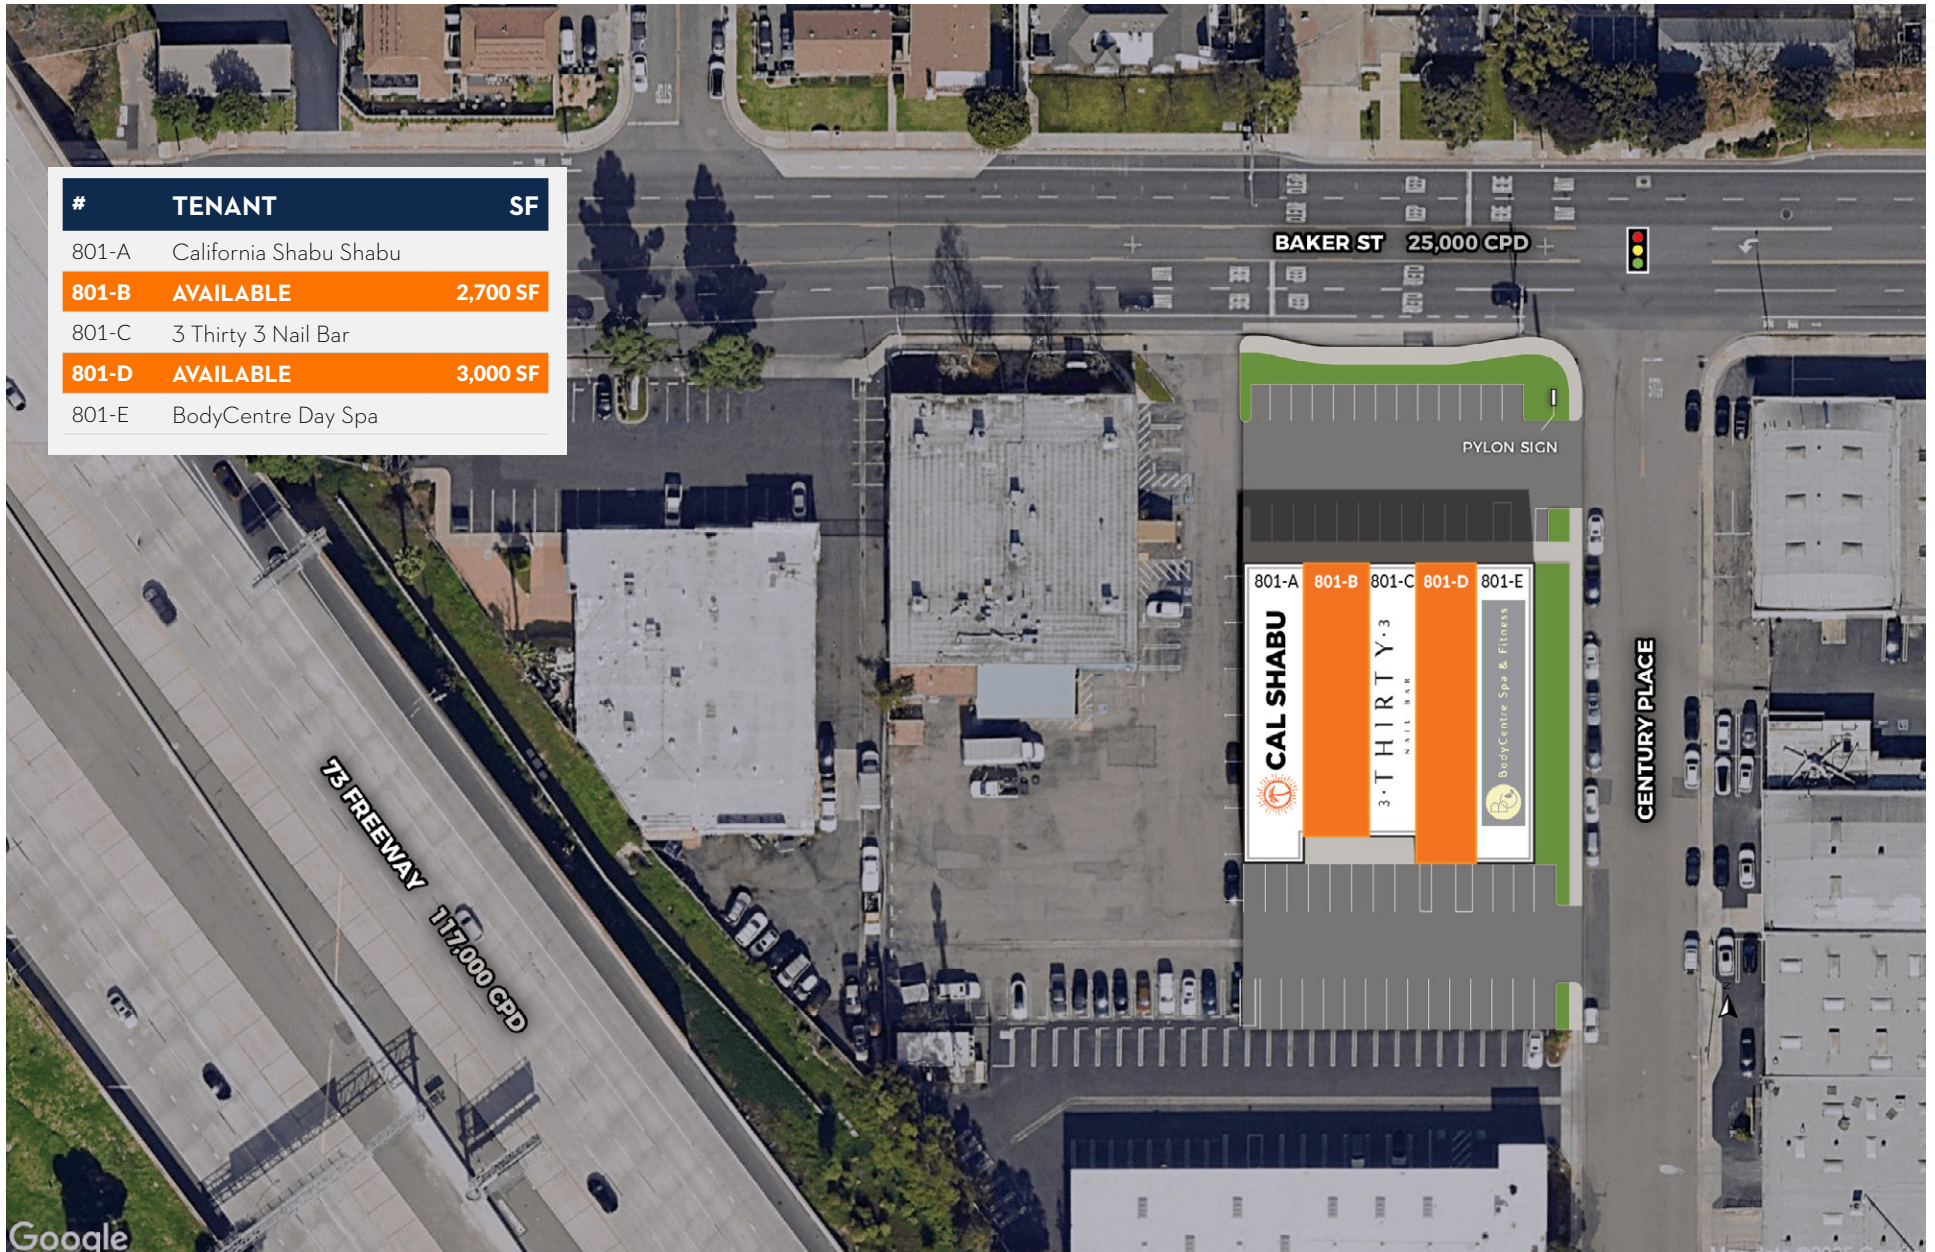

SITE PLAN

801 BAKER

#	TENANT	SF
801-A	California Shabu Shabu	
801-B	AVAILABLE	2,700 SF
801-C	3 Thirty 3 Nail Bar	
801-D	AVAILABLE	3,000 SF
801-E	BodyCentre Day Spa	

801-A CAL SHABU
801-B
801-C 3-T HIRTY-3 NAIL BAR
801-D
801-E BodyCentre Spa & Fitness

2,700 - 3,000 SF AVAILABLE

Located in the “SoBeCa District” of Costa Mesa. SoBeCa, an Acronym for South on Bristol Entertainment, Culture and Arts, is a Progressive Lifestyle Specialty Retail Shopping Destination

Strong Retail Trade Area

Dense Traffic Area

Strategically Located between the 55, 73 & 405 Freeways

	 POPULATION	 DAYTIME POPULATION	 TOTAL HOUSEHOLDS	 AVG HH INCOME
1 Mile	16,254	29,553	6,113	\$151,532
3 Miles	168,479	292,119	63,697	\$150,876
5 Miles	567,027	618,572	188,910	\$155,510

Baker Fairview Center

STATER BROS. markets. Round Table PIZZA 76 DEL TACO SUBWAY

O'Reilly AUTO PARTS

73 FREEWAY 117,000 CPD

252,000 CPD INTERSTATE 405

55

73

KRISTIN AMBROSE
SR VICE PRESIDENT LEASING
kambrose@rmrginc.com | 714-460-1564