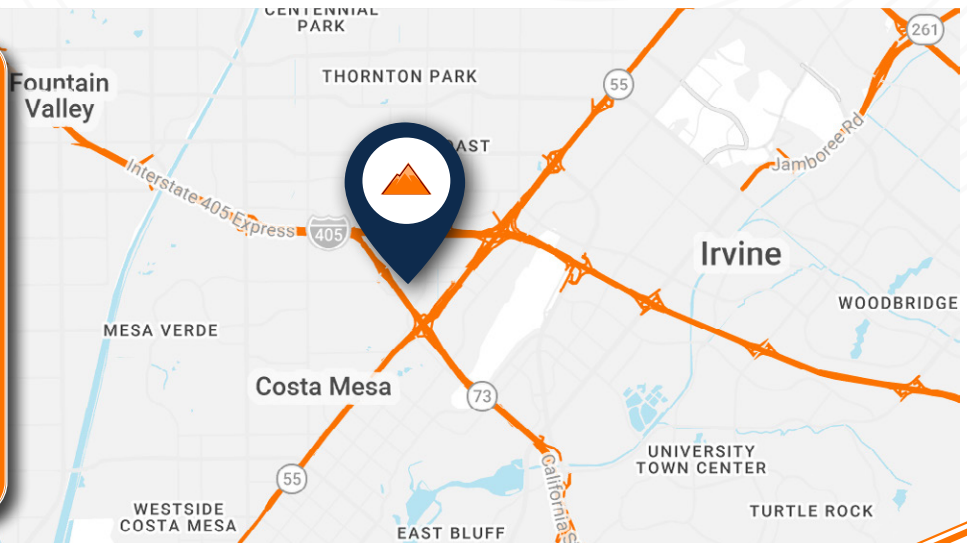

2,700 - 3,000 SF AVAILABLE

Located in the “SoBeCa District” of Costa Mesa. SoBeCa, an Acronym for South on Bristol Entertainment, Culture and Arts, is a Progressive Lifestyle Specialty Retail Shopping Destination

Strong Retail Trade Area

Dense Traffic Area

Strategically Located between the 55, 73 & 405 Freeways

	 POPULATION	 DAYTIME POPULATION	 TOTAL HOUSEHOLDS	 AVG HH INCOME
1 Mile	16,254	29,553	6,113	\$151,532
3 Miles	168,479	292,119	63,697	\$150,876
5 Miles	567,027	618,572	188,910	\$155,510

Baker Fairview Center

STATER BROS. markets. Round Table PIZZA 76 DEL TACO SUBWAY

O'Reilly AUTO PARTS

73 FREEWAY 117,000 CPD

252,000 CPD INTERSTATE 405

55

73

KRISTIN AMBROSE
SR VICE PRESIDENT LEASING
kambrose@rmrginc.com | 714-460-1564