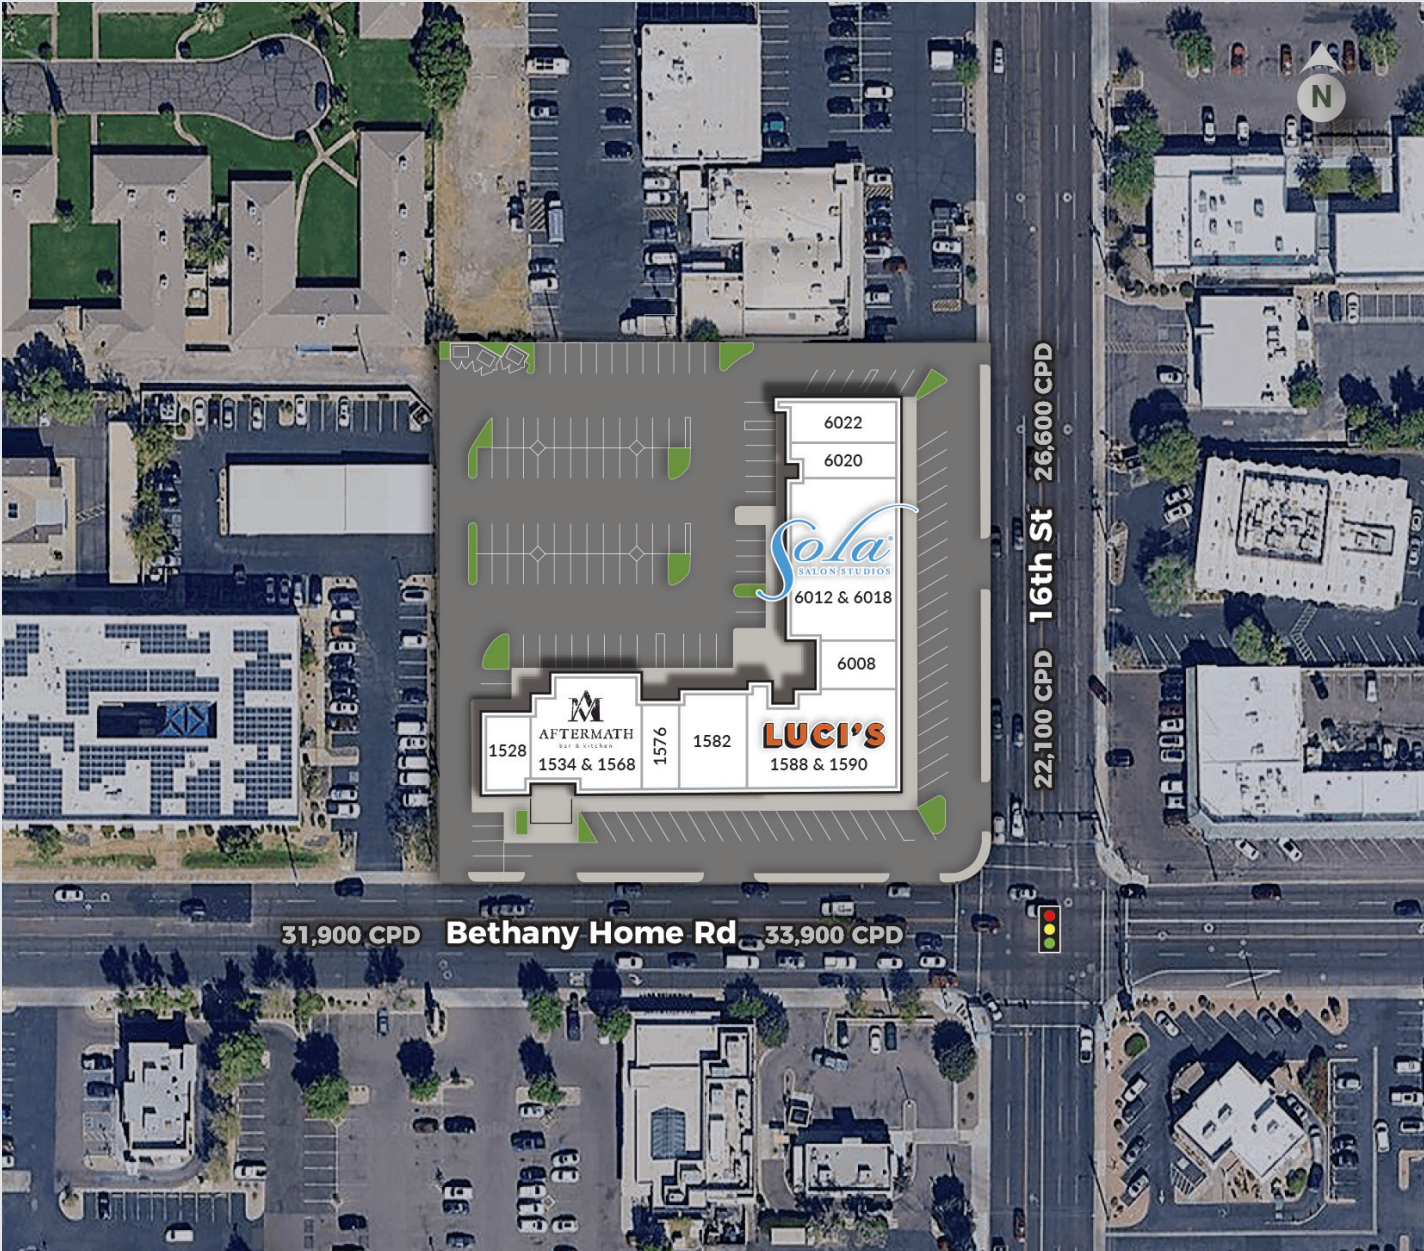

# SUNBRITE CORNER SHOPPING CENTER

1528-1590 E Bethany Home Rd & 6008 N 16th St | Phoenix, AZ

#	TENANT	SF
1528	Reflexology	
1534 & 1568	Aftermath Restaurant	
1576	If I Were a Rich Man	
1582	Poor Little Rich Girl	
1588 & 1590	Luci's Marketplace & The Other Bar	
6008	Dick's Hideaway	
6012 & 6018	Sola Salon	
6020	Define Beauty MedSpa	
6022	Element Nails	