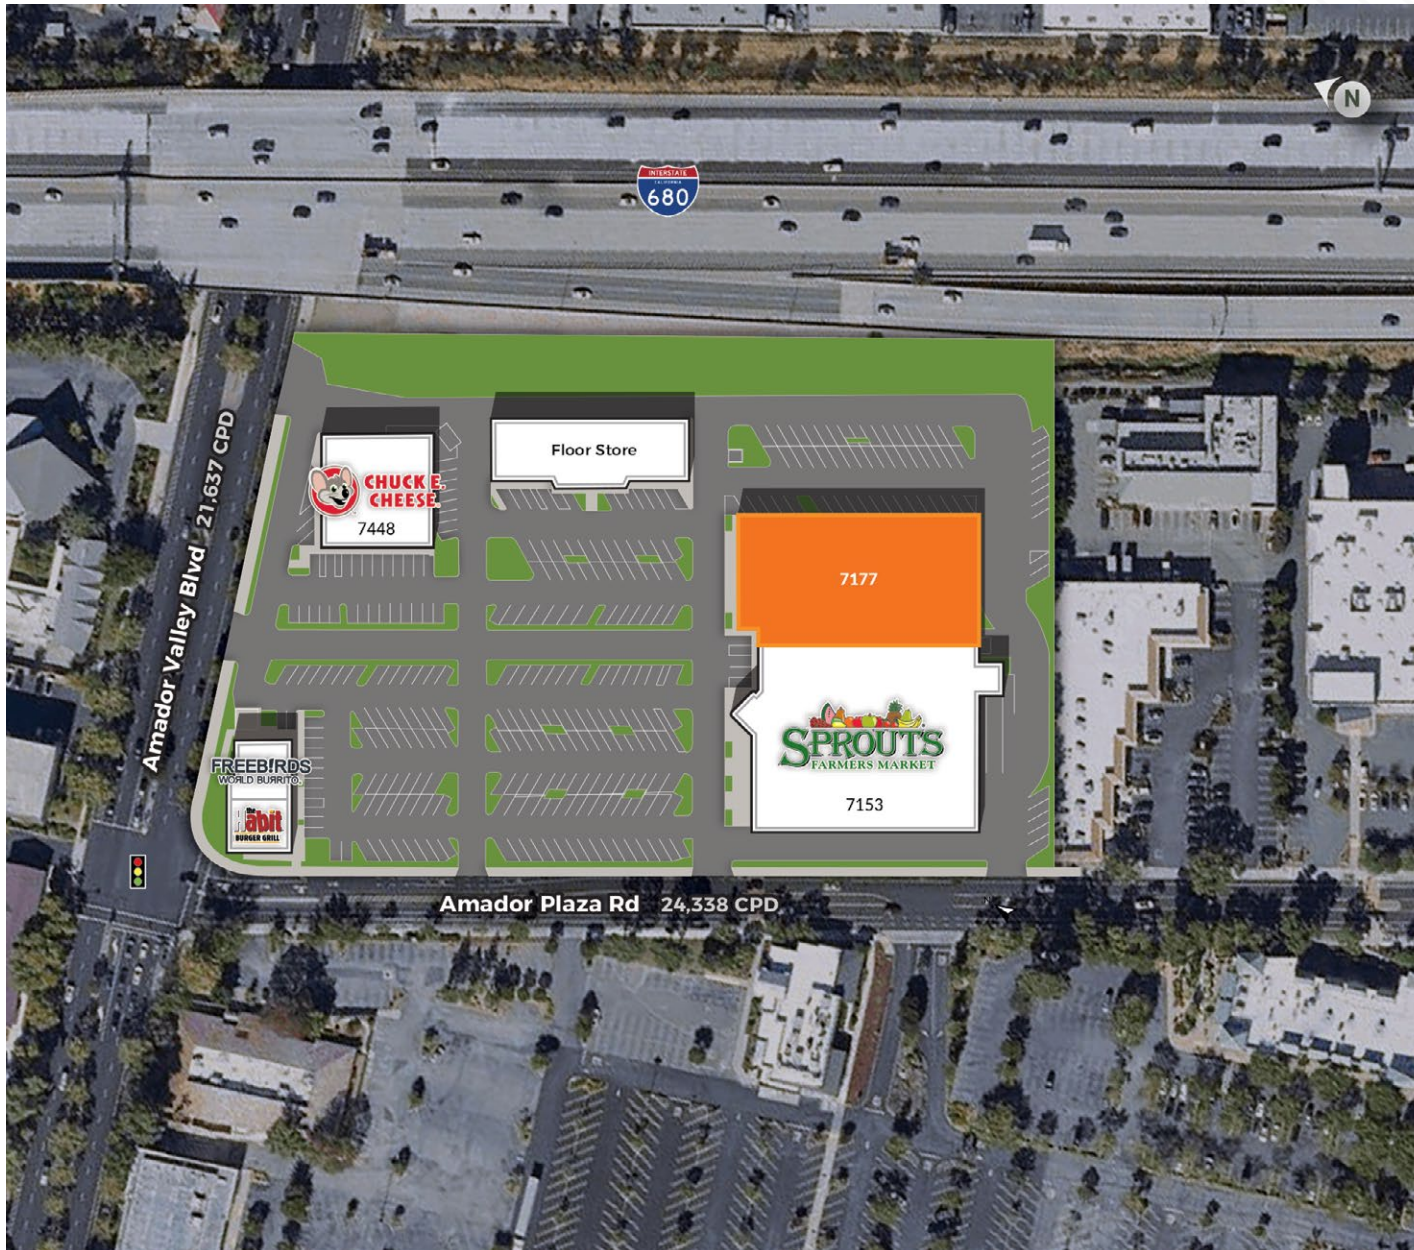

SITE PLAN

DUBLIN CENTER

#	TENANT	SF
7153	Sprouts	
7177	AVAILABLE	25,377
7448	Chuck E. Cheese	

KRISTIN AMBROSE
SR VICE PRESIDENT LEASING
kambrose@rmrginc.com | 714-460-1564

RYAN JONES
LEASING ASSOCIATE
rjones@rmrginc.com | 714-821-2178

www.redmountaingroupinc.com

RED MOUNTAIN
GROUP