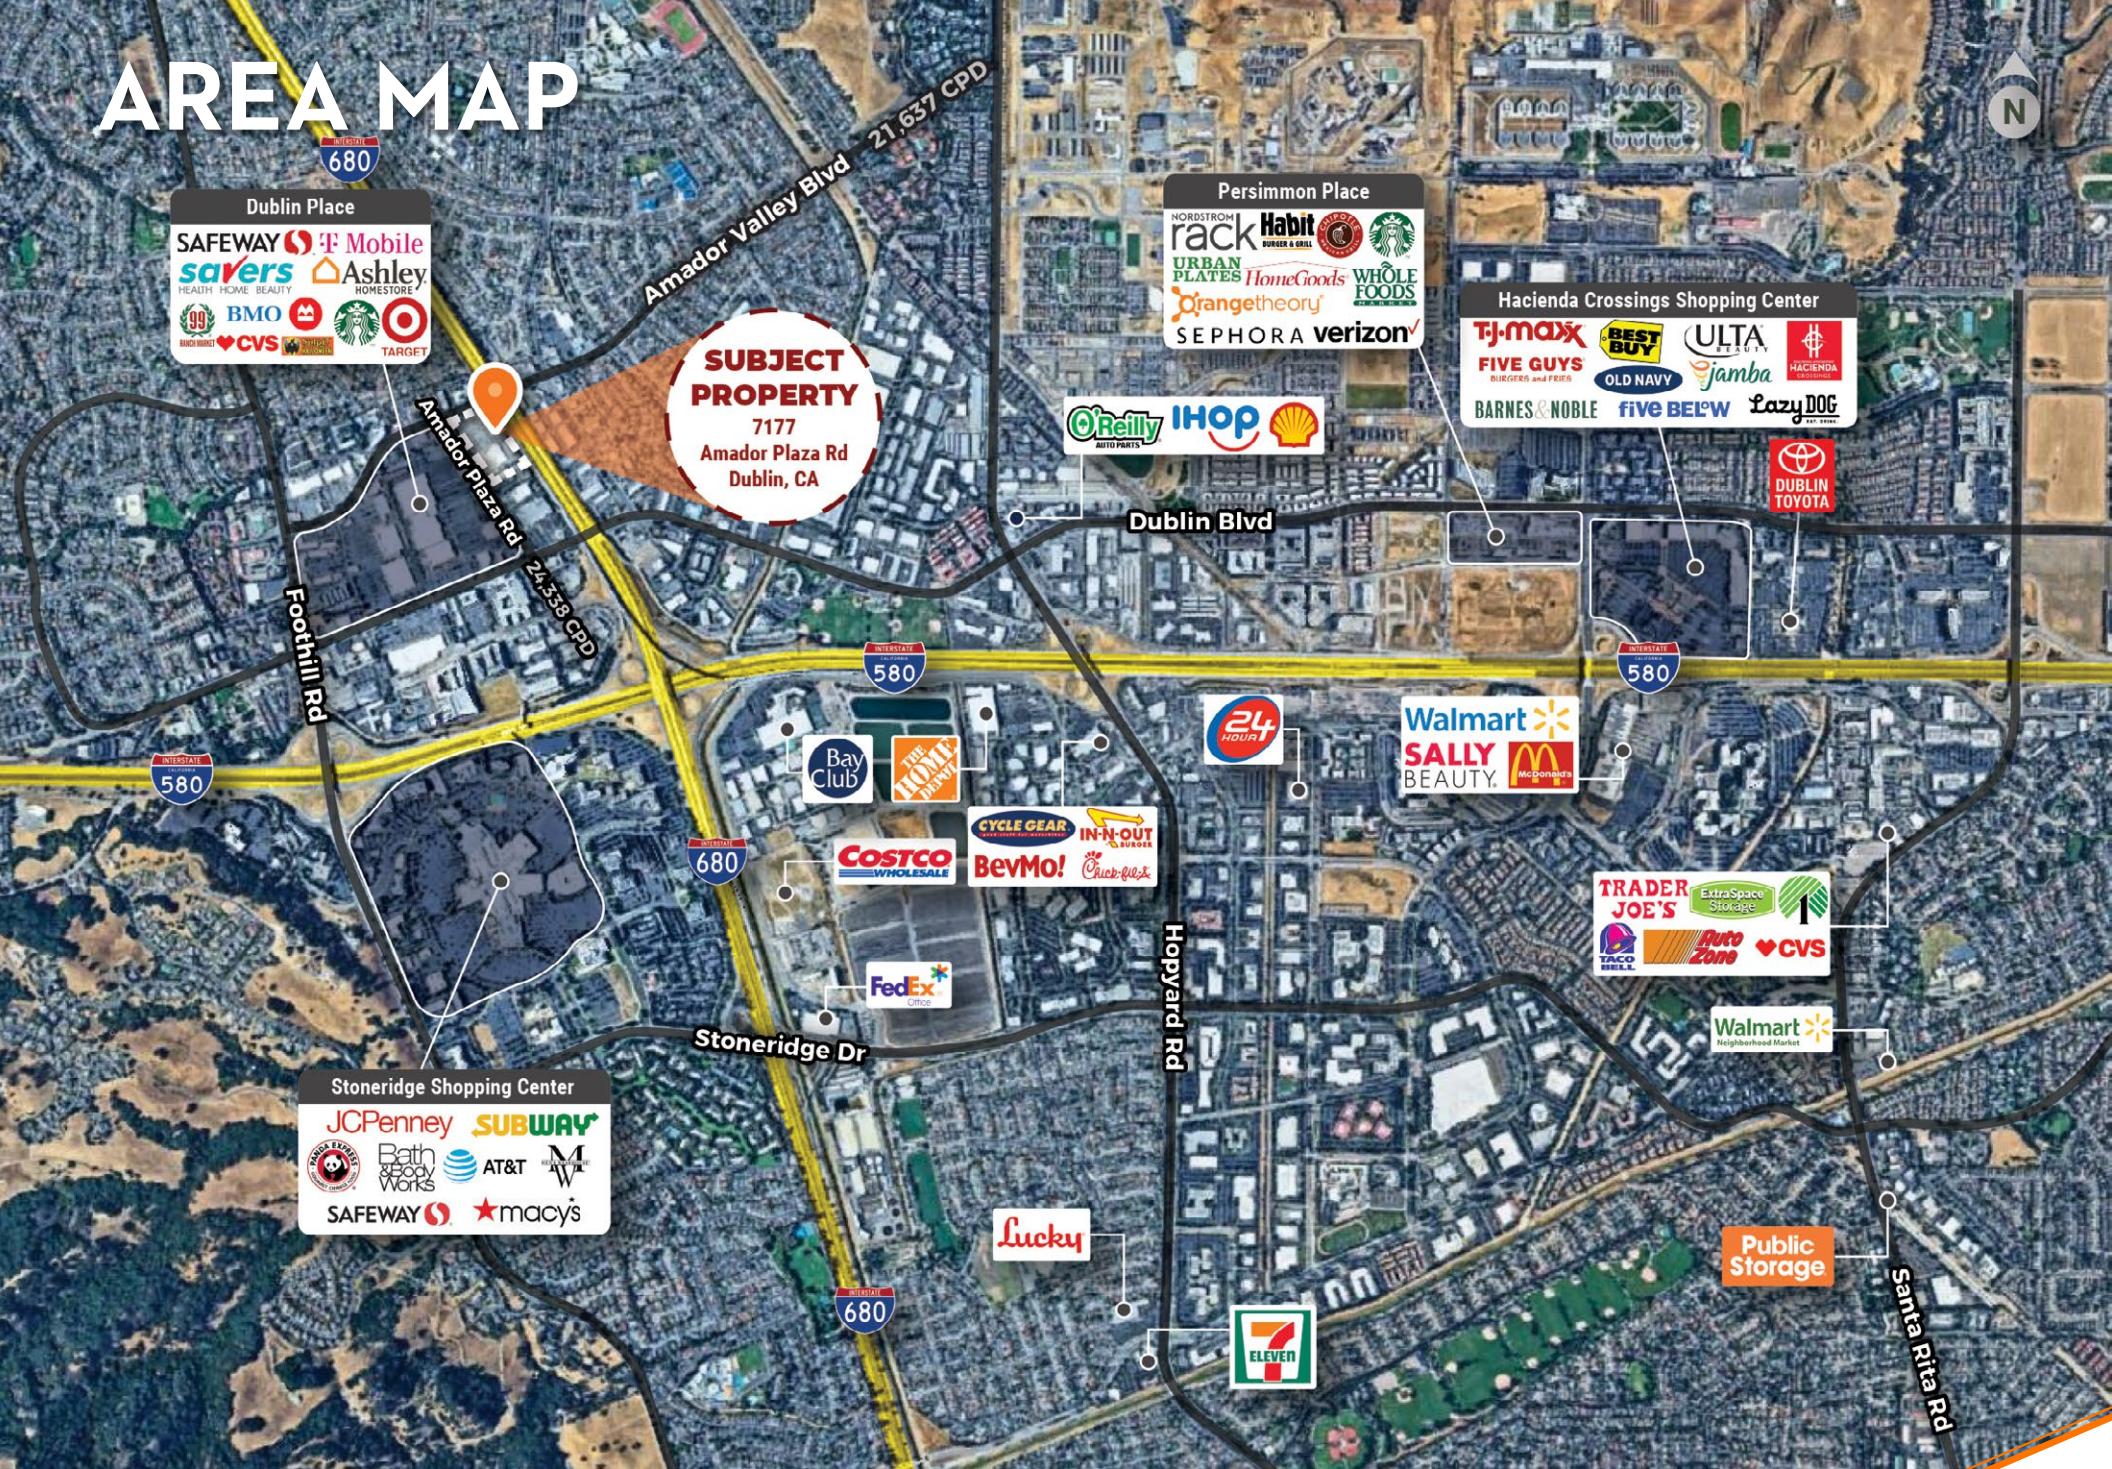

AREA MAP

SUBJECT PROPERTY
7177
Amador Plaza Rd
Dublin, CA

Dublin Place
SAFEWAY | T Mobile
savers | Ashley
BMO | CVS | Starbucks | TARGET

Persimmon Place
NORDSTROM | Habit | Starbucks
URBAN PLATES | HomeGoods | WHOLE FOODS
Orangetheory | SEPHORA | verizon

Hacienda Crossings Shopping Center
TJ-maxx | BEST BUY | ULTA
FIVE GUYS | BURGERS AND FRIES | OLD NAVY | Jamba
BARNES & NOBLE | FIVE BEL'W | Lazy DOG

Stoneridge Shopping Center
JCPenney | SUBWAY
Bath & Body Works | AT&T | M
SAFEWAY | macys

Bay Club | THE HOME DEPOT
COSTCO | BevMo! | IN-N-OUT
CYCLE GEAR | Chick-fil-A

Walmart
SALLY BEAUTY | McDonald's

TRADER JOE'S | ExtraSpace Storage
TRUCK STOP | Auto Zone | CVS

KRISTIN AMBROSE
SR VICE PRESIDENT LEASING
kambrose@rmrginc.com | 714-460-1564

RYAN JONES
LEASING ASSOCIATE
rjones@rmrginc.com | 714-821-2178

www.redmountaingroupinc.com

RED MOUNTAIN GROUP