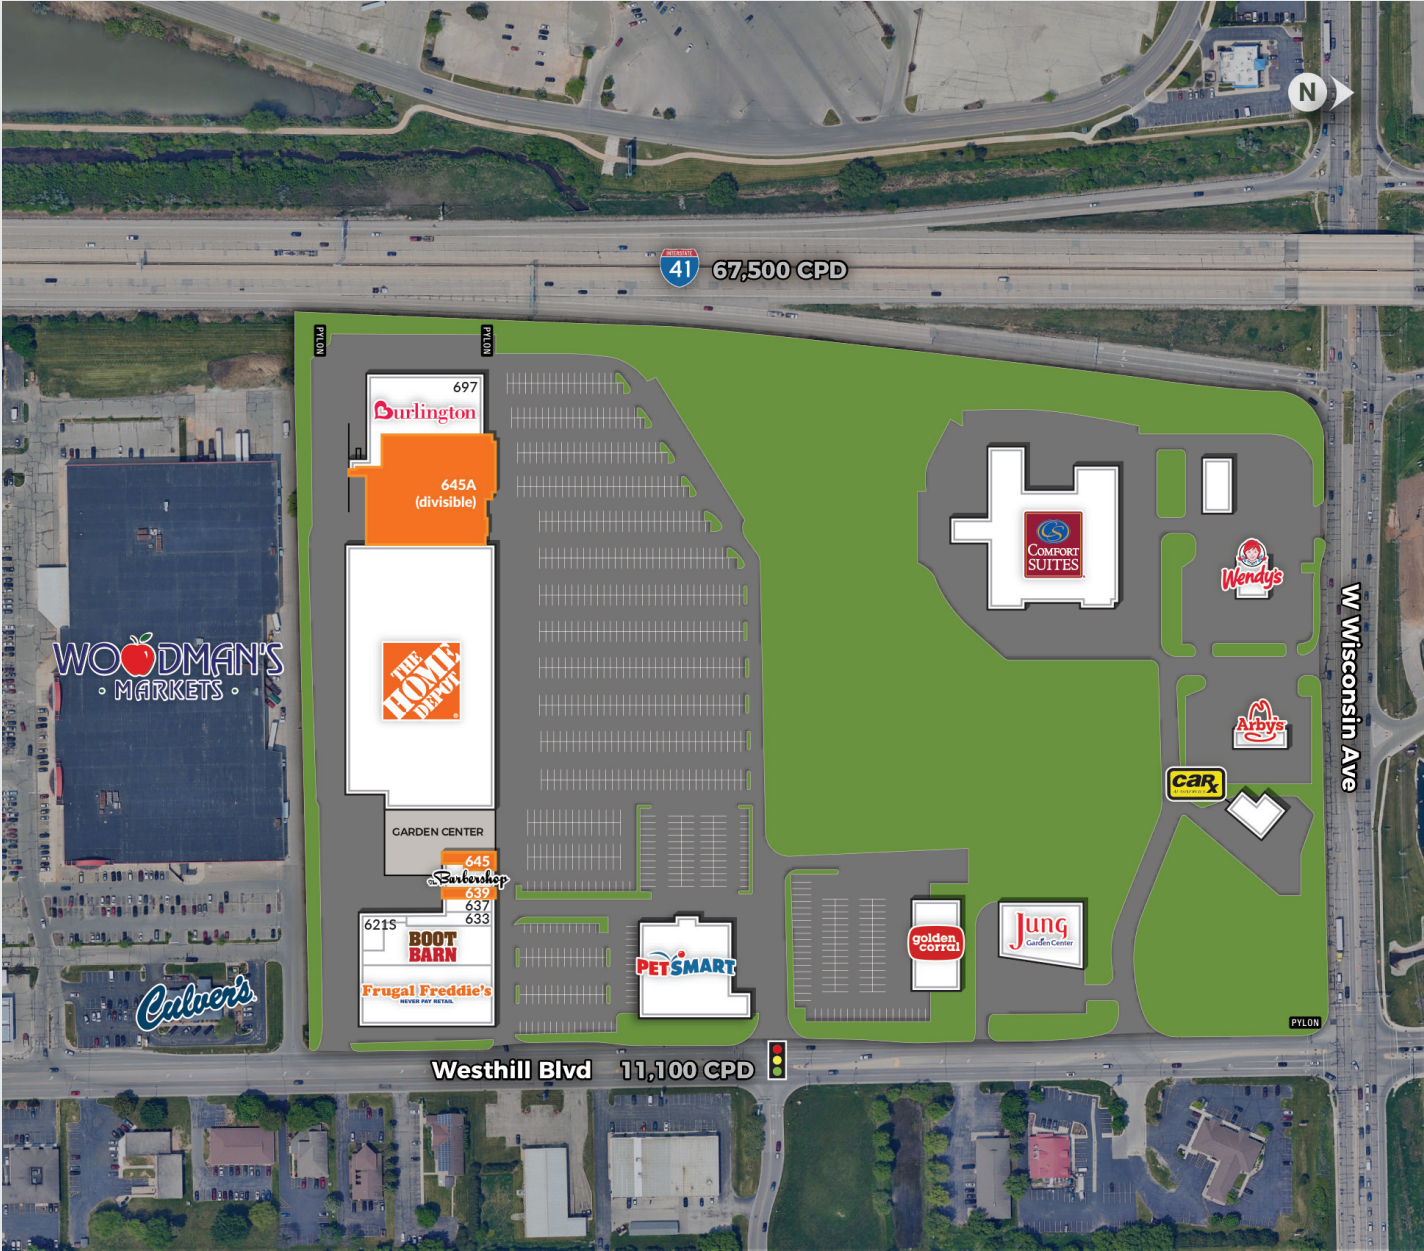

# APPLETON WESTHILL PLAZA

613-697 N Westhill Blvd | Appleton, WI

#	TENANT	SF
613	Frugal Freddie's	
621	Boot Barn	
621S	Frugal Freddie's Storage	
633	The PokeShop 2.0	
637	Ahead Staffing	
<b>639</b>	<b>AVAILABLE</b>	<b>1,409 SF</b>
643	The Barbershop	
<b>645</b>	<b>AVAILABLE</b>	<b>1,536 SF</b>
<b>645A</b>	<b>AVAILABLE</b>	<b>37,287 SF</b>
697	Burlington	