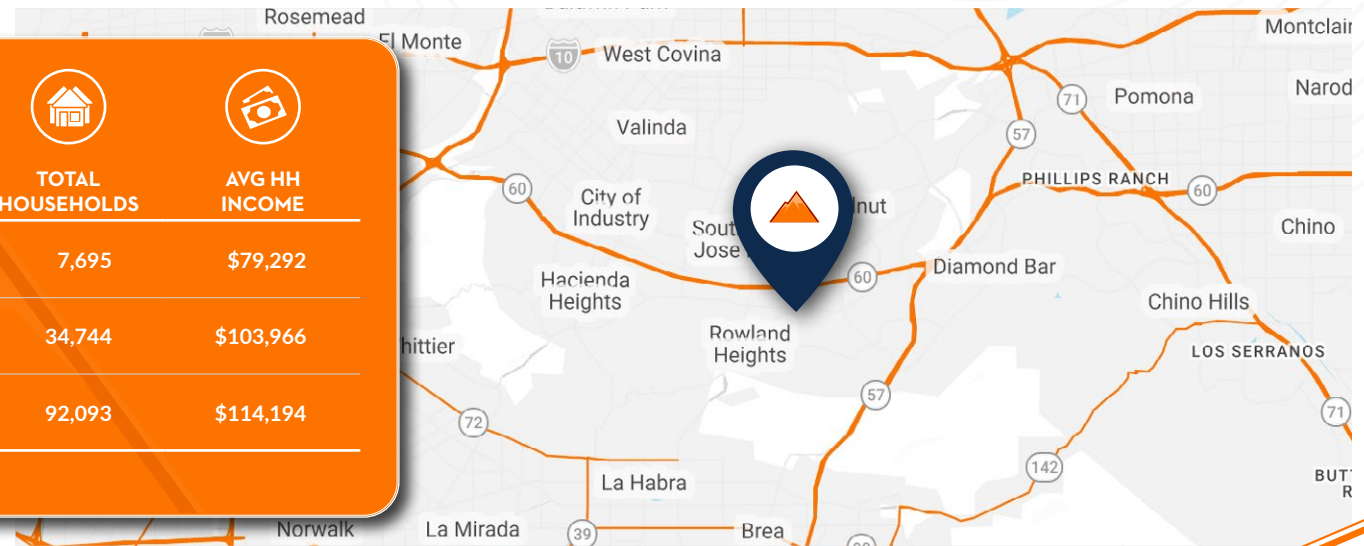

RED MOUNTAIN
GROUP

AREA INFO

ROWLAND HEIGHTS

100% LEASED

Located at the intersection of Colima Rd & Nogales St
 Situated at the Nogales St exit of the 60 Fwy with an
 AADT count of 258,000

	 POPULATION	 DAYTIME POPULATION	 TOTAL HOUSEHOLDS	 AVG HH INCOME
1 Mile	24,548	17,900	7,695	\$79,292
3 Miles	112,753	102,191	34,744	\$103,966
5 Miles	292,770	234,857	92,093	\$114,194