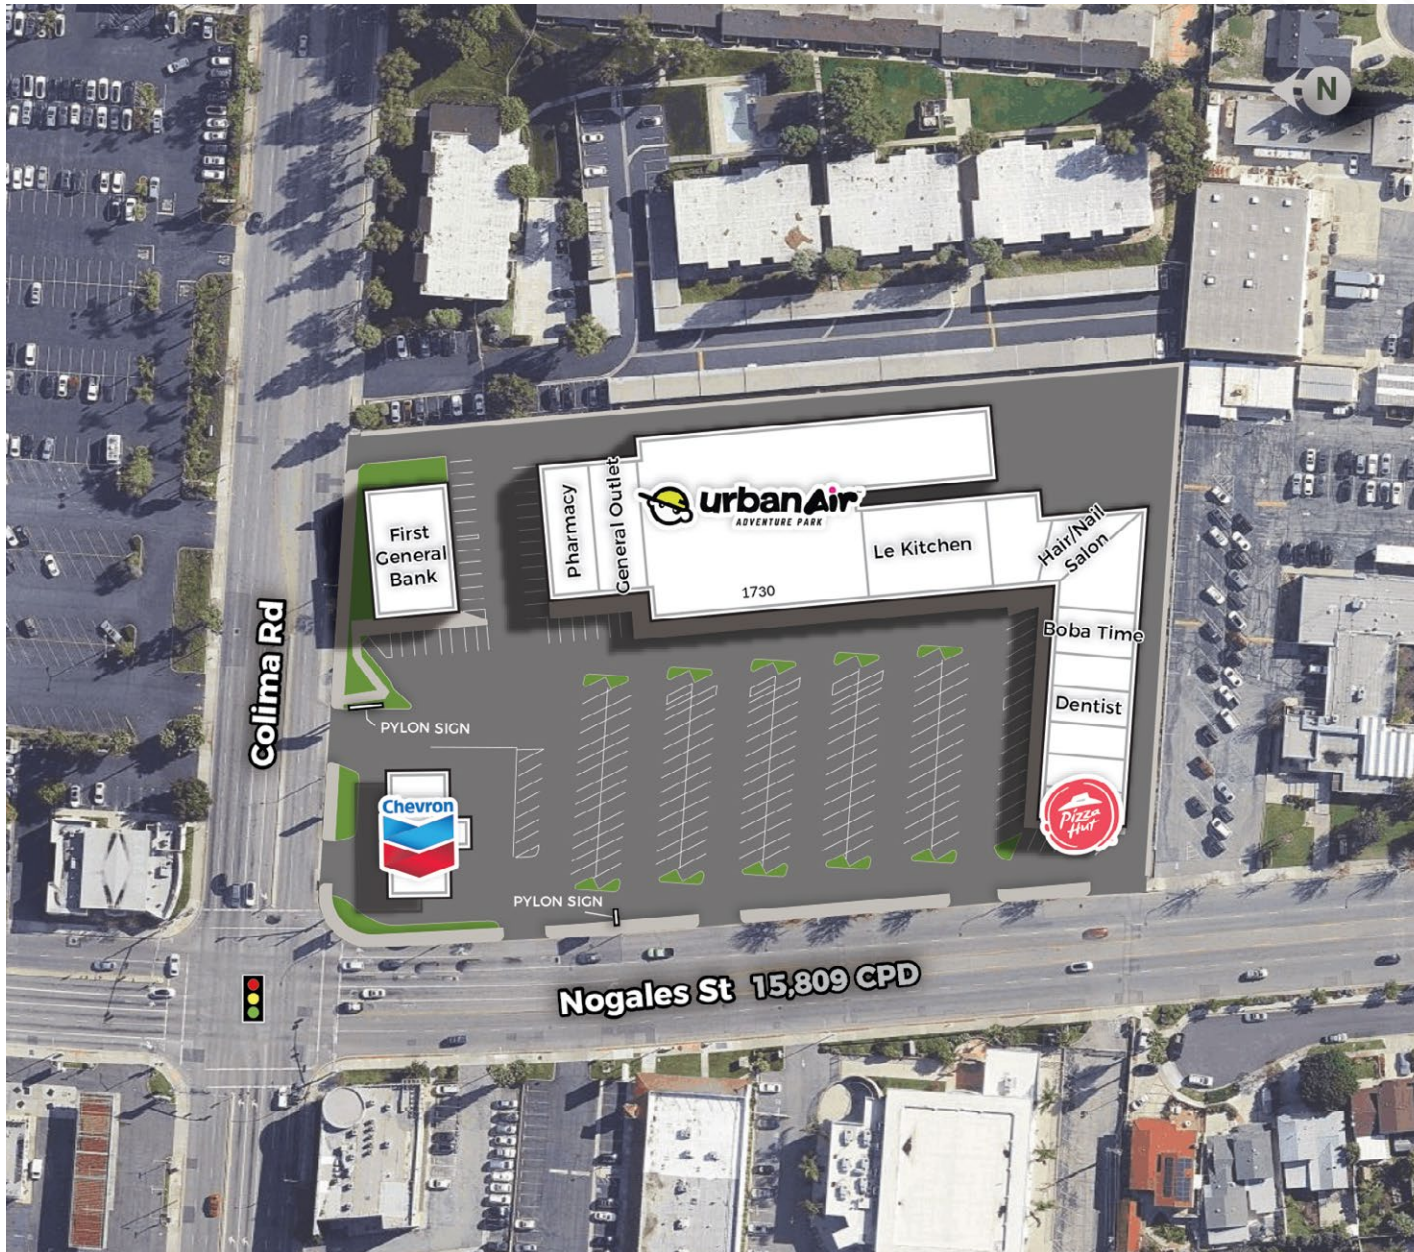

SITE PLAN

ROWLAND HEIGHTS

#	TENANT
1730	Urban Air

KRISTIN AMBROSE
SR VICE PRESIDENT LEASING
kambrose@rmrginc.com | 714-460-1564

RYAN JONES
LEASING ASSOCIATE
rjones@rmrginc.com | 714-821-2178

www.redmountaingroupinc.com

RED MOUNTAIN
GROUP