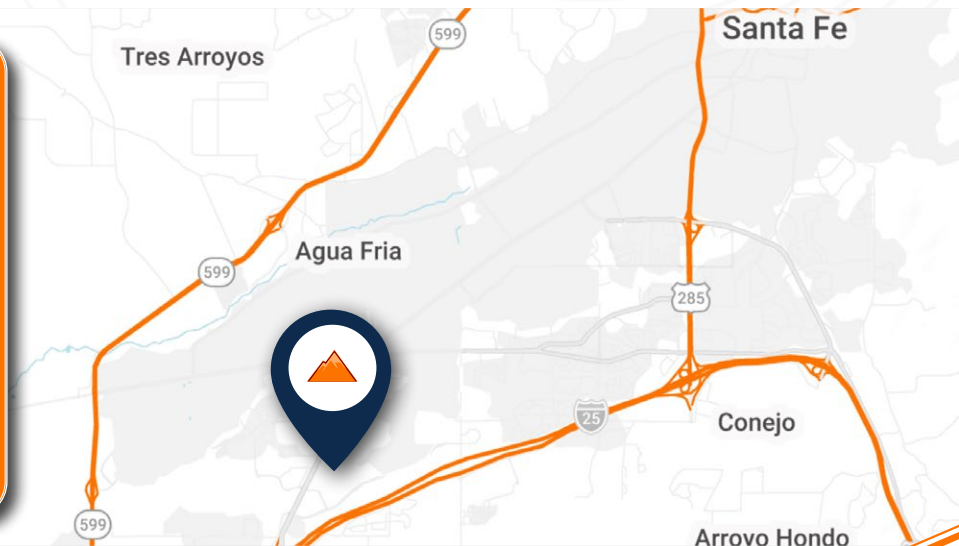

# AREA INFO

DOLLAR TREE SANTA FE

**100% LEASED**

	 POPULATION	 DAYTIME POPULATION	 TOTAL HOUSEHOLDS	 AVG HH INCOME
1 Mile	5,863	3,684	2,330	\$114,687
3 Miles	50,326	31,286	20,073	\$96,650
5 Miles	78,004	59,161	32,962	\$97,669

# AREA MAP

**VSC TRACTOR SUPPLY CO**

**TARGET**  
**WELLS FARGO**  
**Starbucks**  
**SONIC**  
**Albertsons**  
**Bank of America**  
**CUBESMART self storage**  
**DOUBLE TREE by Hilton**

**LOWE'S**  
**Plaza Café**  
**AT&T**  
**BURGER KING**  
**ME Massage Envy**  
**enterprise**  
**jiffy lube**  
**TRIBES Coffeehouse**

**SUBJECT PROPERTY**  
 5251  
 Las Soleras Dr  
 Santa Fe, NM

**Walmart**  
**Great Clips**  
**Sandia Area**  
**BIG TIRES**  
**SUBWAY**  
**NUSENDA CREDIT UNION**  
 The Power of WE!

**TACO BELL**  
**Dion's**  
**Starbucks**  
**McDonald's**  
**Jersey Mike's SUBS**