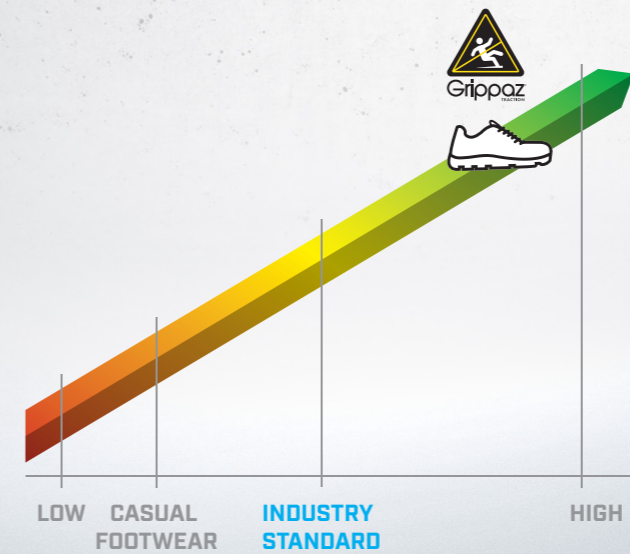

GRIPPAZ® TRACTION OUTSOLE

Step confidently with GRIPPAZ® TRACTION outsole technology. Formulated from a specially slip-resistant rubber compound and enhanced with additional features* like liquid-channeling cleat patterns and multidirectional 360° grip designs, it delivers excellent TRACTION every step of the way.

All shoes with GRIPPAZ® TRACTION significantly exceed the european EN 20347:2022 SR Standard.

*Additional features vary depending on the model.