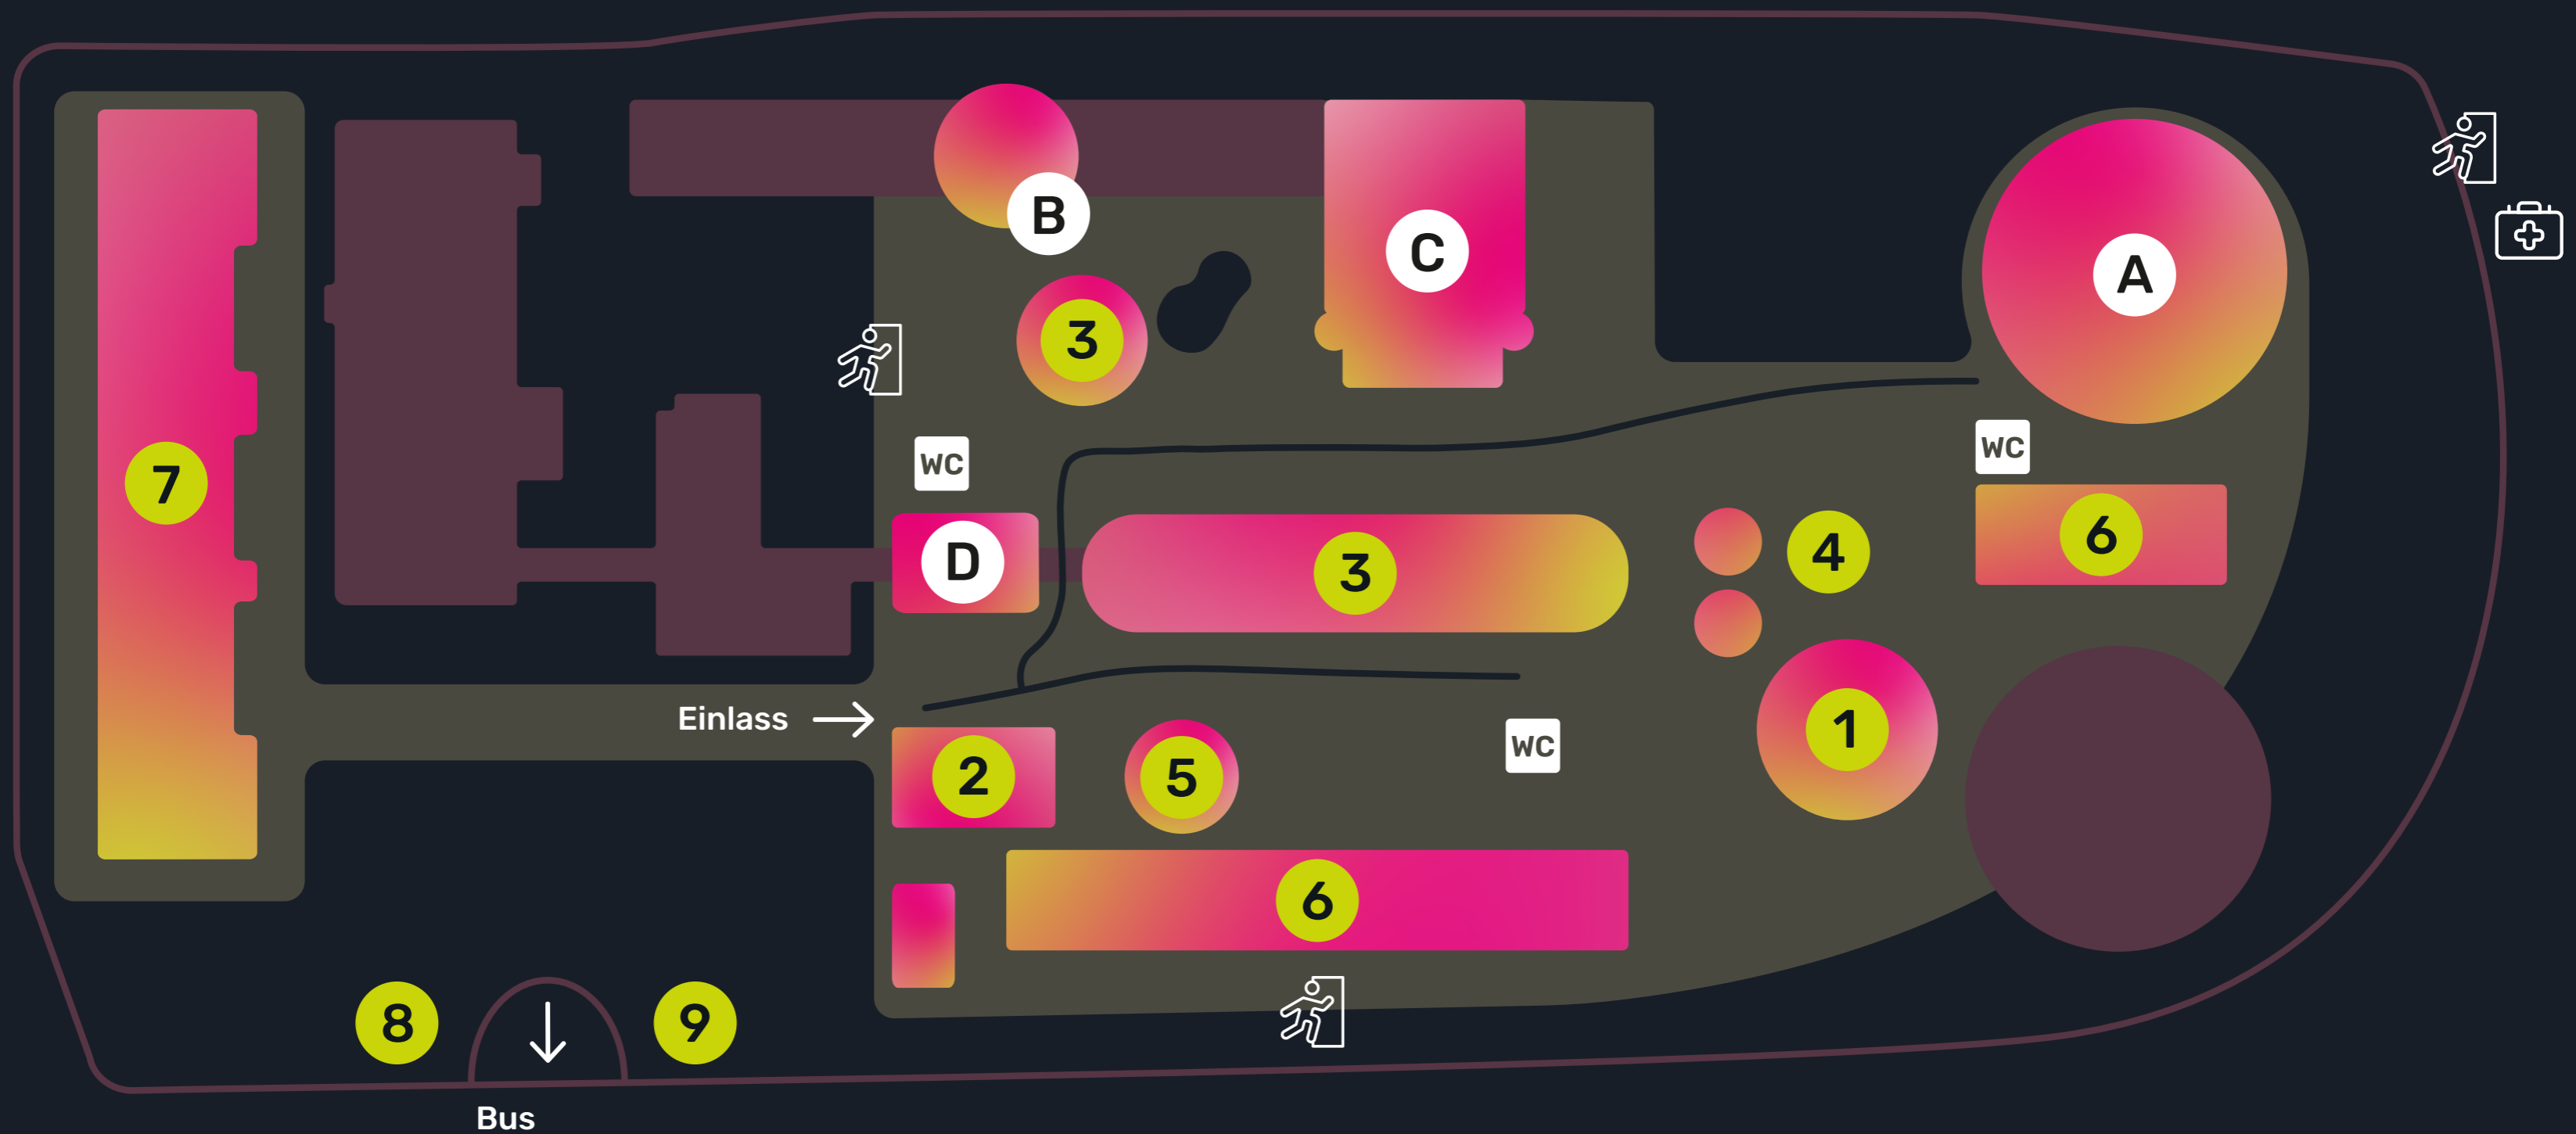

GASWERK GELÄNDE

A Innovation Stage
POWERED BY Stadt Augsburg

B Inspiration Stage
POWERED BY Stadtsparkasse Augsburg

C Technology Stage
POWERED BY **KUKA**

D Experience Stage
POWERED BY swa

1 Speaker:innen Lounge
POWERED BY Bayerisches Staatsministerium für Digitales

2 SWA Area

3 Partner- & Networking-Area

4 Masterclasses
POWERED BY Bayerisches Staatsministerium für Digitales

5 TEAM23 Experience Area

6 Streetfood

7 Parkhaus

8 PKW-Zufahrt zum Parkhaus

9 Zum Haupteingang