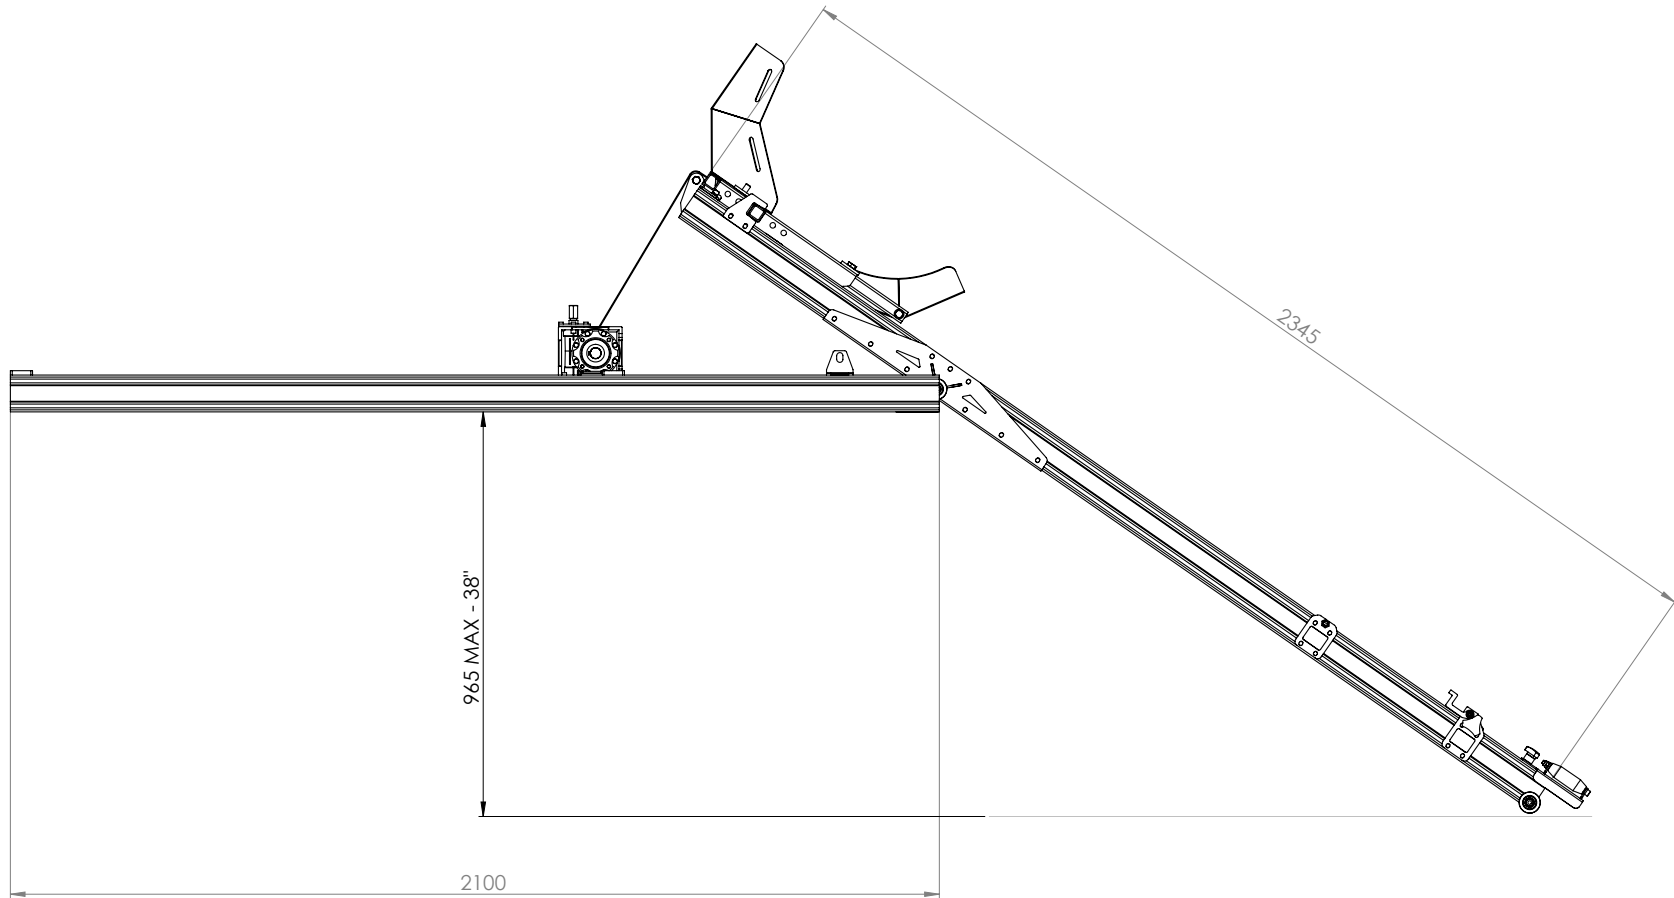

Main sizes 2

Lift height - standard 3

Lift height with AC 001 extender 4

Empty weight - 82kg
 Max load 550 kg
 Ramp adds 85mm to the motorcycle height when loading. However if the front struts of the motorcycle are compressed 85mm, the ramp adds no height to the loaded motorcycle.

This type of ramp is great for short bed pick-up trucks. Your dealer can cut it to size, so that the bottom ramp fits your cargo bed length with the tailgate down.

Lift height is max 950mm in its standard version.

AUN 150 lift height using AC 001 extender

Lift height is max 1300mm using a standard AC 001 extender. Longer extenders are available upon request.