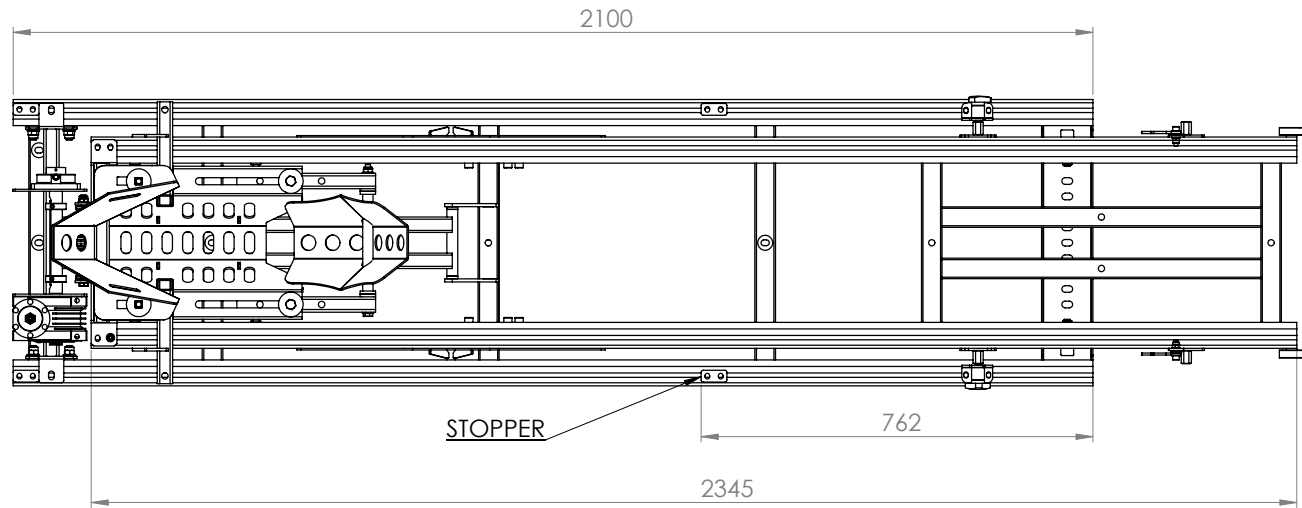

Main sizes 2

Lift height - standard 3

Lift height with AC 001 extender 4

Empty weight - 82kg
 Max load 550 kg
 Ramp adds 85mm to the motorcycle height when loading. However if the front struts of the motorcycle are compressed 85mm, the ramp adds no height to the loaded motorcycle.

This type of ramp is great for short bed pick-up trucks. Your dealer can cut it to size, so that the bottom ramp fits your cargo bed length with the tailgate down.

Lift height is max 950mm in its standard version.

AUN 150 lift height using AC 001 extender

Lift height is max 1300mm using a standard AC 001 extender. Longer extenders are available upon request.