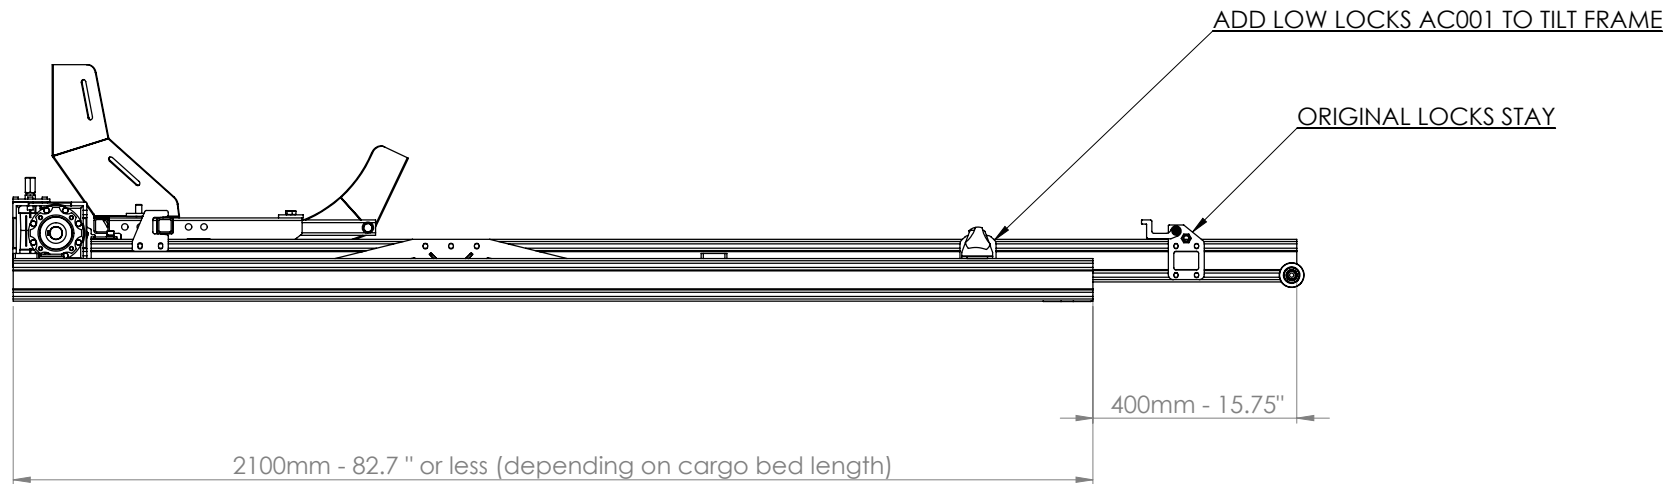

Main sizes 2

Lift height - standard 3

Lift height with AC 001 extender 4

Empty weight - 82kg
 Max load 550 kg
 Ramp adds 85mm to the motorcycle height when loading. However if the front struts of the motorcycle are compressed 85mm, the ramp adds no height to the loaded motorcycle.

This type of ramp is great for short bed pick-up trucks. Your dealer can cut it to size, so that the bottom ramp fits your cargo bed length with the tailgate down.

Lift height is max 950mm in its standard version.

AUN 150 lift height using AC 001 extender

Lift height is max 1300mm using a standard AC 001 extender. Longer extenders are available upon request.