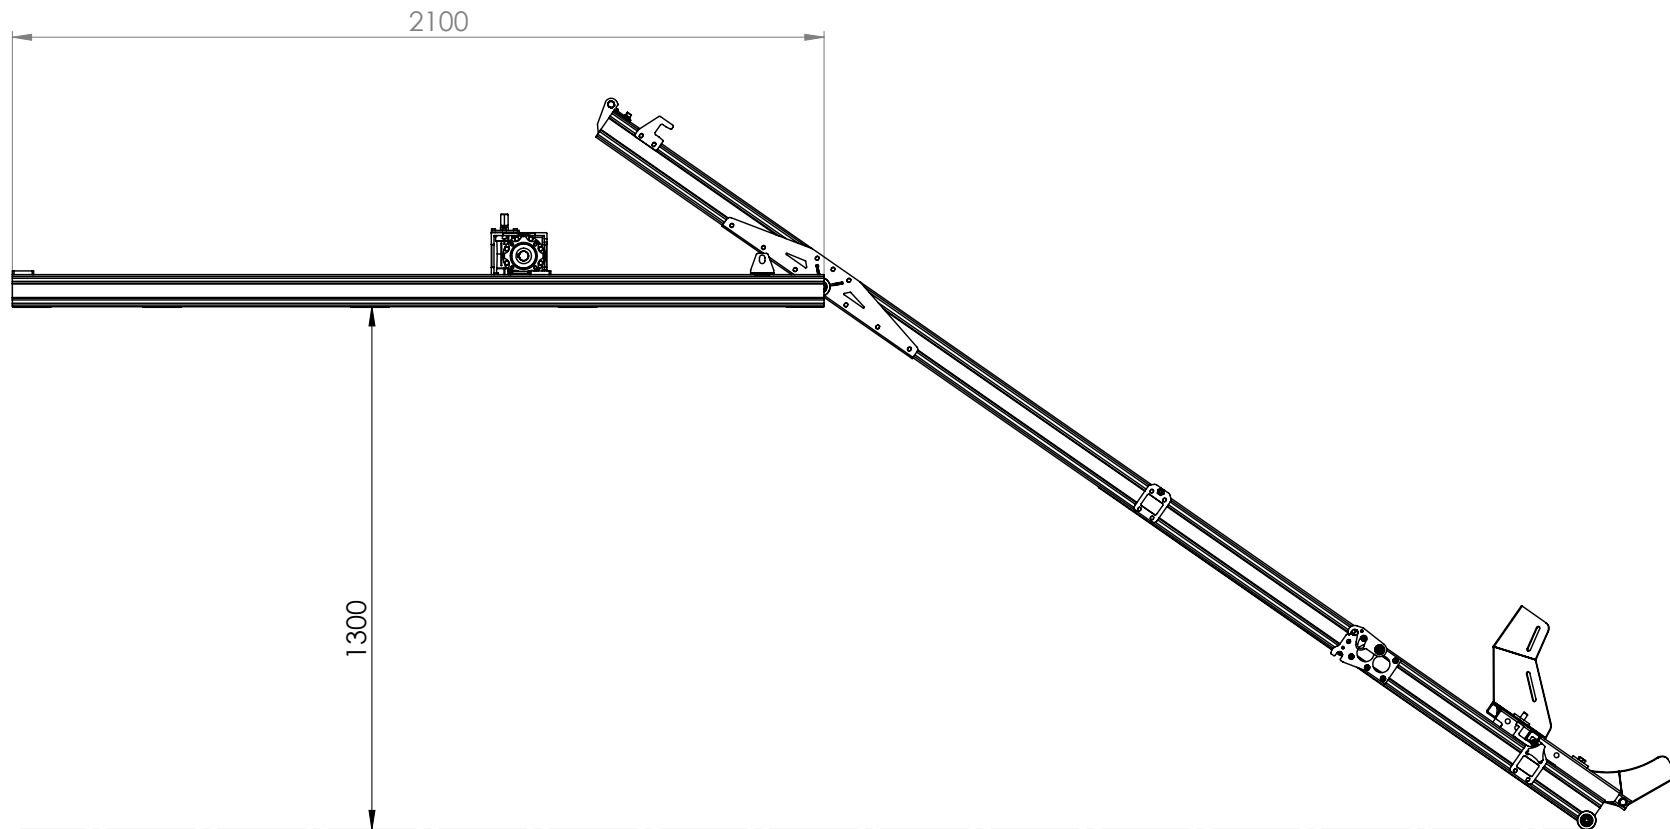

Main sizes 2

Lift height - standard 3

Lift height with AC 001 extender 4

Empty weight - 82kg
 Max load 550 kg
 Ramp adds 85mm to the motorcycle height when loading. However if the front struts of the motorcycle are compressed 85mm, the ramp adds no height to the loaded motorcycle.

This type of ramp is great for short bed pick-up trucks. Your dealer can cut it to size, so that the bottom ramp fits your cargo bed length with the tailgate down.

Lift height is max 950mm in its standard version.

AUN 150 lift height using AC 001 extender

Lift height is max 1300mm using a standard AC 001 extender. Longer extenders are available upon request.