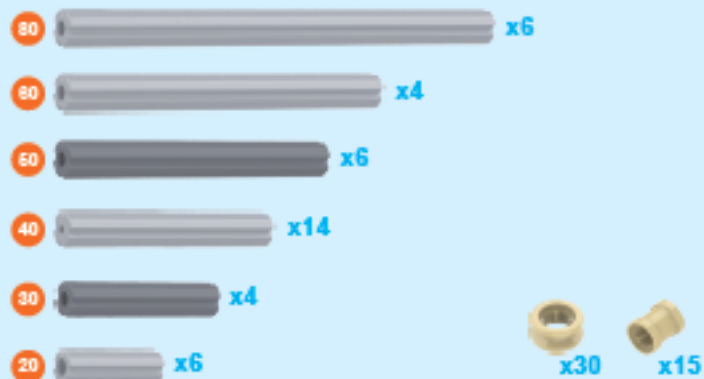

PARTS LIST

WhalesBot E7Pro

Electronic Components

Structural Components

Shafts

Decoration parts

Gears

Angle elements