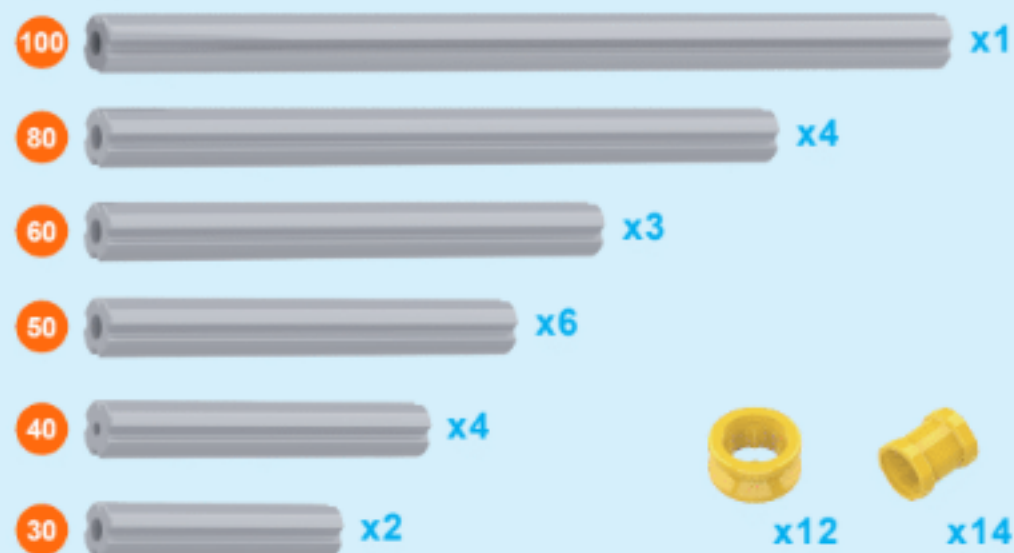

PARTS LIST

Electronic Components

Other Accessories

Structural Components

Shafts

WhalesBot D3 Pro

Decoration parts

Gears

Connectors

Angle elements

Wheels