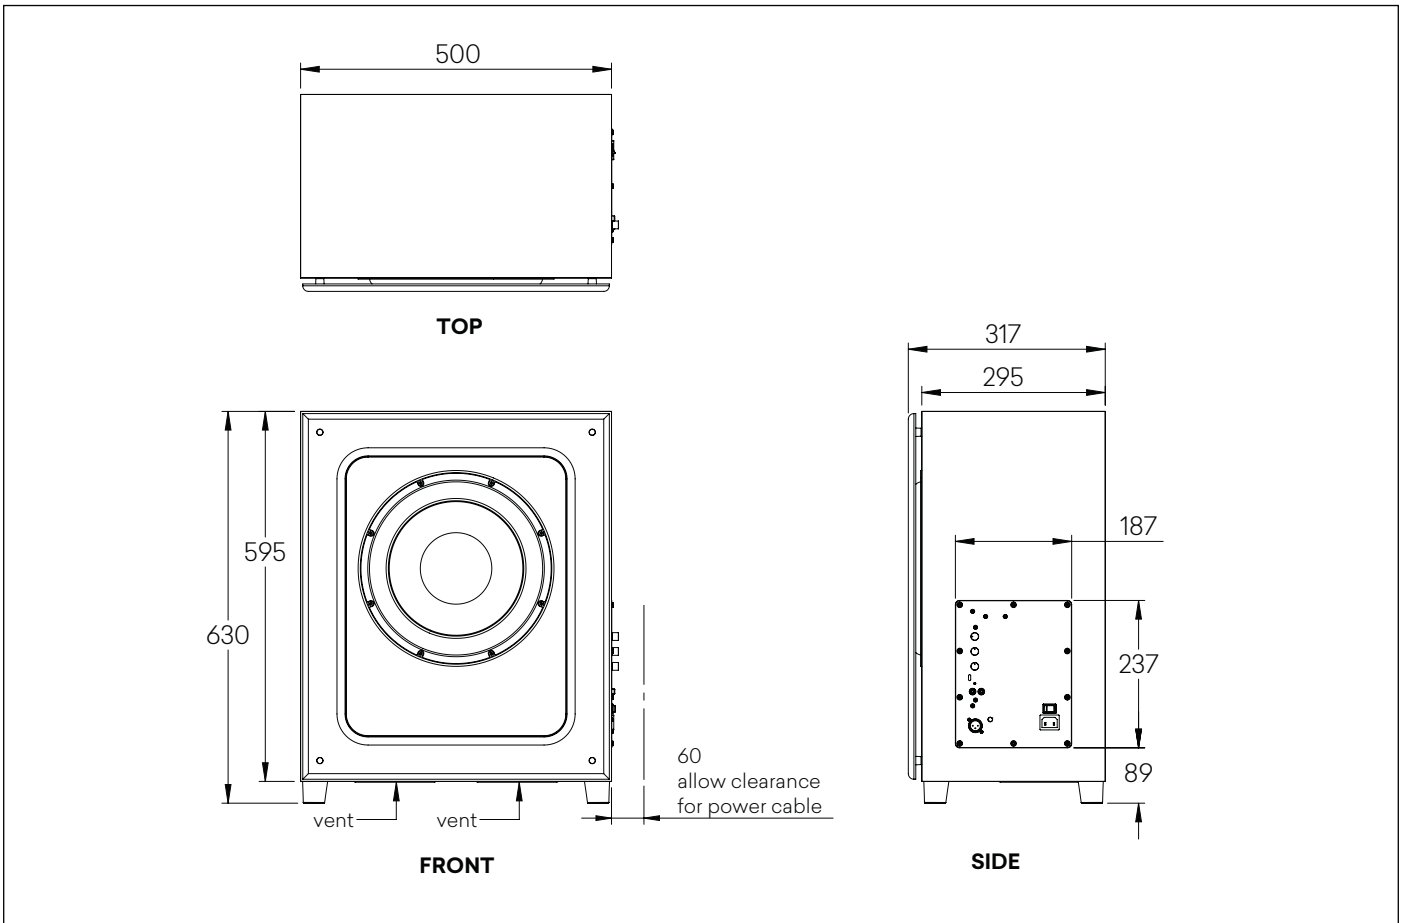

Flexible placement

Ideal for corners, cabinetry and multi-purpose entertainment spaces.

Australian made

Krix has proudly engineered and manufactured speakers in Australia since 1974.

DIMENSIONS

CYCLONIX 12 ACTIVE COMPACT