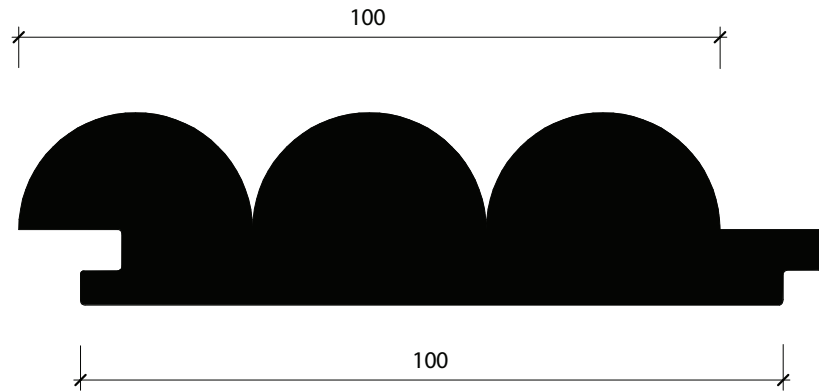

A4

Range:
Versawood Profile

Profile:
Peak

versawood[®]
PROFILE

Worldwide Timber Traders
179 Barrington Street, Bibra Lake, WA, 6163

Phone: (08) 9418 3222
Fax: (08) 9418 3240
Email: Info@wwtt.com.au

WORLDWIDE
TIMBER TRADERS
Est · 1966

cm

cm

A4

Range:
Versawood Profile

Profile:
Scallop

versawood[®]
PROFILE

Worldwide Timber Traders
179 Barrington Street, Bibra Lake, WA, 6163

Phone: (08) 9418 3222
Fax: (08) 9418 3240
Email: Info@wwtt.com.au

WORLDWIDE
TIMBER TRADERS
Est · 1966

cm

cm

Range:
Versawood Profile

Profile:
Tri Bead

Worldwide Timber Traders
179 Barrington Street, Bibra Lake, WA, 6163

Phone: (08) 9418 3222
Fax: (08) 9418 3240
Email: Info@wwtt.com.au