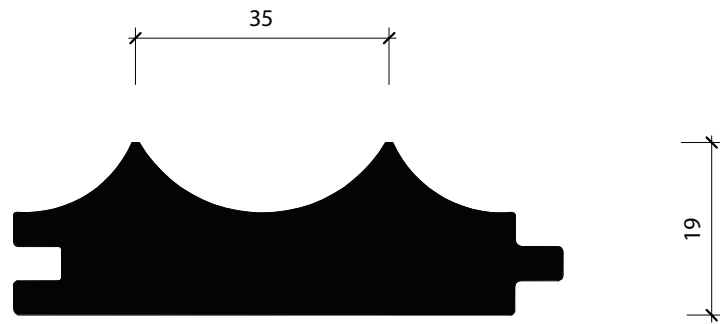

A4

Range:
Versawood Profile

Profile:
Peak

versawood[®]
PROFILE

Worldwide Timber Traders
179 Barrington Street, Bibra Lake, WA, 6163

Phone: (08) 9418 3222
Fax: (08) 9418 3240
Email: Info@wwtt.com.au

WORLDWIDE
TIMBER TRADERS
Est · 1966

cm

cm

A4

Range:
Versawood Profile

Profile:
Scallop

versawood[®]
PROFILE

Worldwide Timber Traders
179 Barrington Street, Bibra Lake, WA, 6163

Phone: (08) 9418 3222
Fax: (08) 9418 3240
Email: Info@wwtt.com.au