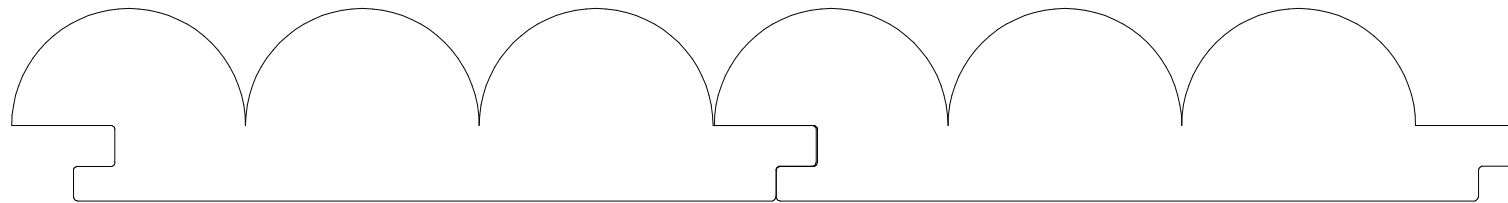

cm

Range:
Versawood Profile

Profile:
Tri Bead

Worldwide Timber Traders
179 Barrington Street, Bibra Lake, WA, 6163

Phone: (08) 9418 3222
Fax: (08) 9418 3240
Email: Info@wwtt.com.au

WORLDWIDE
TIMBER TRADERS
Est · 1966

versawood®
PROFILE

cm

A4