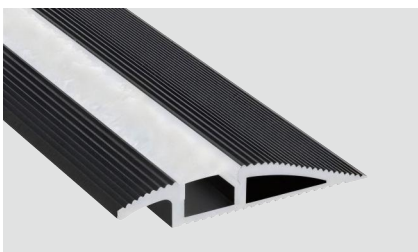

Size	64.1*13.1mm	End Caps	Without hole/With hole
Customized Length	1m, 2m	Installation	Surface Mounted
LED Strip Width	12.3mm(0.48")	Finish	Silver & White & Black
Material	Extruded Aluminum	Application	Indoor Lighting

MonoGrip