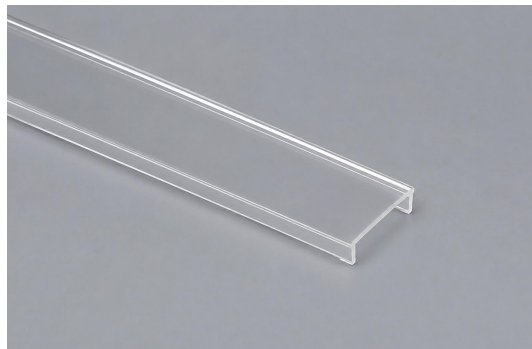

Project:	Type:	Qty:

MONOGRIP

PC Clear Cover