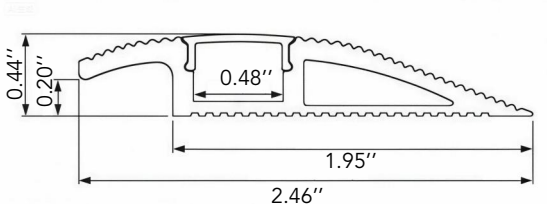

Project:	Type:	Qty:

MONOGRIP

PC Clear Cover