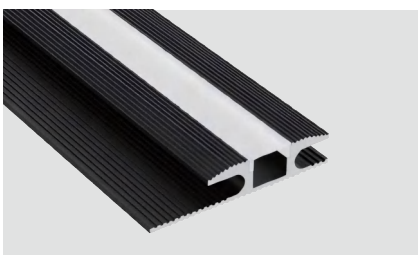

SPECIFICATION

Graze

Size	50*80mm	End Caps	Without hole/With hole
Customized Length	1m, 2m	Installation	Surface Mounted
LED Strip Width	13.2mm(0.52")	Finish	Silver & White & Black
Material	Extruded Aluminum	Application	Indoor Lighting

Wash

Size	27.5*65mm	End Caps	Without hole/With hole
Customized Length	1m, 2m	Installation	Surface Mounted
LED Strip Width	13.3mm(0.52")	Finish	Silver & White & Black
Material	Extruded Aluminum	Application	Indoor Lighting

DualGrip

Size	64.1*13.1mm	End Caps	Without hole/With hole
Customized Length	1m, 2m	Installation	Surface Mounted
LED Strip Width	12.3mm(0.48")	Finish	Silver & White & Black
Material	Extruded Aluminum	Application	Indoor Lighting

MonoGrip

Size	62.2*11.2mm	End Caps	Without hole/With hole
Customized Length	1m, 2m	Installation	Surface Mounted
LED Strip Width	12.3mm(0.48")	Finish	Silver & White & Black
Material	Extruded Aluminum	Application	Indoor Lighting