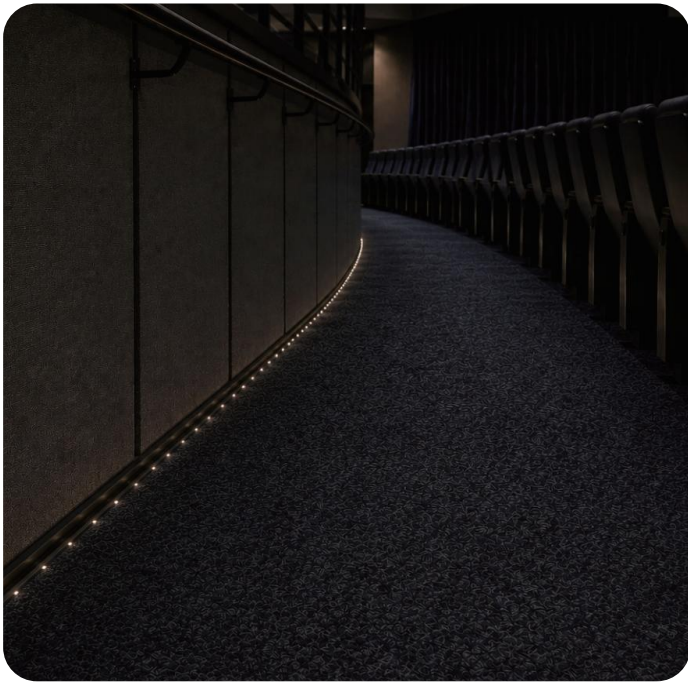

Project:	Type:	Qty:
----------	-------	------

FEATURES

- Engineered for theaters and premium interior environments, designed for recessed floor installation to deliver soft, uniform guidance and ambient lighting
- Optimized beam angle for precise step-edge lighting, ensuring clear foot placement while maintaining ambient darkness, preserving the viewing experience in performance spaces.
- Quick-connect system for seamless continuous mounting
- Selectable color temperatures, CRI>90,
- Available in custom patterns, finishes, and lengths
- Integrated, dimmable drivers with flexible control options
- High-performance aluminum core LED boards for optimal thermal management

SPECIFICATION

Graze

Size	50*80mm	End Caps	Without hole/With hole
Customized Length	1m, 2m	Installation	Surface Mounted
LED Strip Width	13.2mm(0.52")	Finish	Silver & White & Black
Material	Extruded Aluminum	Application	Indoor Lighting

Wash

Size	27.5*65mm	End Caps	Without hole/With hole
Customized Length	1m, 2m	Installation	Surface Mounted
LED Strip Width	13.3mm(0.52")	Finish	Silver & White & Black
Material	Extruded Aluminum	Application	Indoor Lighting

DualGrip

Size	64.1*13.1mm	End Caps	Without hole/With hole
Customized Length	1m, 2m	Installation	Surface Mounted
LED Strip Width	12.3mm(0.48")	Finish	Silver & White & Black
Material	Extruded Aluminum	Application	Indoor Lighting