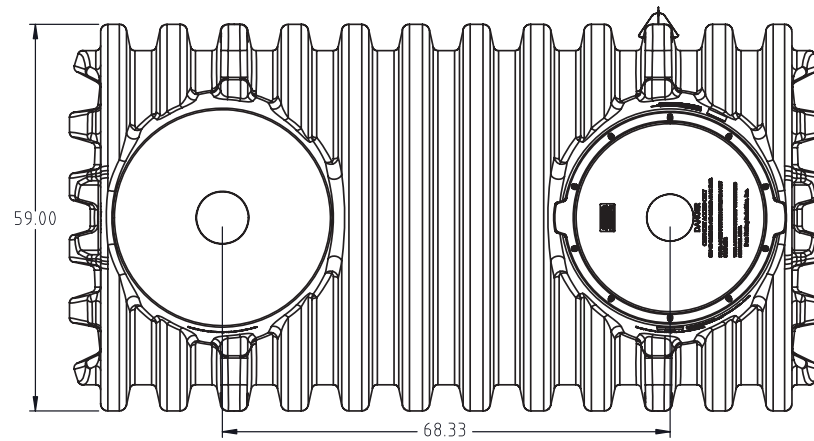

**PERCHERON
PLASTIC INC.**

TYPICAL ENGRAVING

TANK CAPACITY	1450 Gallons
DATE OF MANUFACTURE	Month/Year molded
DATE OF ASSEMBLY	Month/Year assembled
SERIAL NUMBER	Sequential serial number
STATE/LOCATION	State assembled for (if applicable)

BG-5500 | Volume: 5,500 Litres / 1,450 US Gallons

PLASTIC TANKS FOR: INDUSTRY • HOME • FARM • EMERGENCY PREPAREDNESS

1 800.780.3609 • sales@percheronplastic.com • www.percheronplastic.com

789 O'Brien Drive, Peterborough, ON, Canada • K9J 6X7

ALL DIMENSIONS ARE APPROXIMATE.