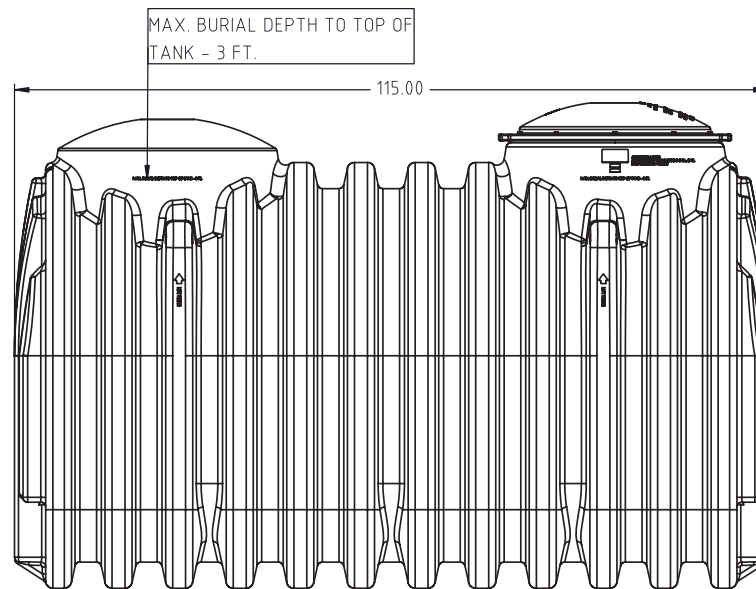

**PERCHERON
PLASTIC INC.**

TYPICAL ENGRAVING

TANK CAPACITY	1450 Gallons
DATE OF MANUFACTURE	Month/Year molded
DATE OF ASSEMBLY	Month/Year assembled
SERIAL NUMBER	Sequential serial number
STATE/LOCATION	State assembled for (if applicable)

BG-5500 | Volume: 5,500 Litres / 1,450 US Gallons

PLASTIC TANKS FOR: INDUSTRY • HOME • FARM • EMERGENCY PREPAREDNESS

1 800.780.3609 • sales@percheronplastic.com • www.percheronplastic.com

789 O'Brien Drive, Peterborough, ON, Canada • K9J 6X7

ALL DIMENSIONS ARE APPROXIMATE.