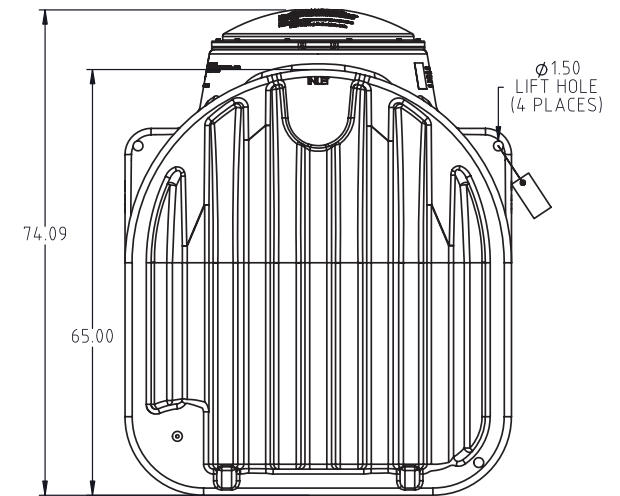

**PERCHERON
PLASTIC INC.**

TYPICAL ENGRAVING

TANK CAPACITY	1450 Gallons
DATE OF MANUFACTURE	Month/Year molded
DATE OF ASSEMBLY	Month/Year assembled
SERIAL NUMBER	Sequential serial number
STATE/LOCATION	State assembled for (if applicable)

BG-5500 | Volume: 5,500 Litres / 1,450 US Gallons

PLASTIC TANKS FOR: INDUSTRY • HOME • FARM • EMERGENCY PREPAREDNESS

1 800.780.3609 • sales@percheronplastic.com • www.percheronplastic.com

789 O'Brien Drive, Peterborough, ON, Canada • K9J 6X7

ALL DIMENSIONS ARE APPROXIMATE.