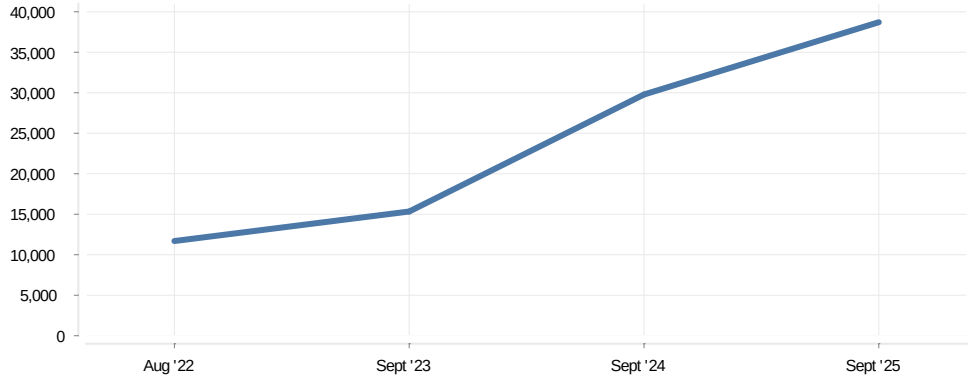

OUTCOME
ALL CHECKS PASSED

VOLKSWAGEN TRANSPORTER T30 H- LN TDIBMT

- Registered vehicle details & Vehicle check report summary
- **Mileage data and V5C logbook data**
- MOT record and Previous keepers
- Previous searches

This Vehicle Check report reflects information held against this vehicle on 10 April 2026.

Data is compiled from a number of sources and may take 24-48 hours to update. Please perform a new check after this period, if the data does still not reflect what you feel it should, then please contact support from Monday to Friday, 9am to 5pm.

Email
vehicle.check@autotrader.co.uk

Mileage data

RECORDINGS

38,710	MOT	16-09-2025
29,785	MOT	17-09-2024
15,337	MOT	01-09-2023
11,693	MOT	22-08-2022

V5C logbook data

Current V5C issue date **17-10-2023**

HISTORIC RECORDINGS

Showing all records

V5C issue date **14-10-2021**