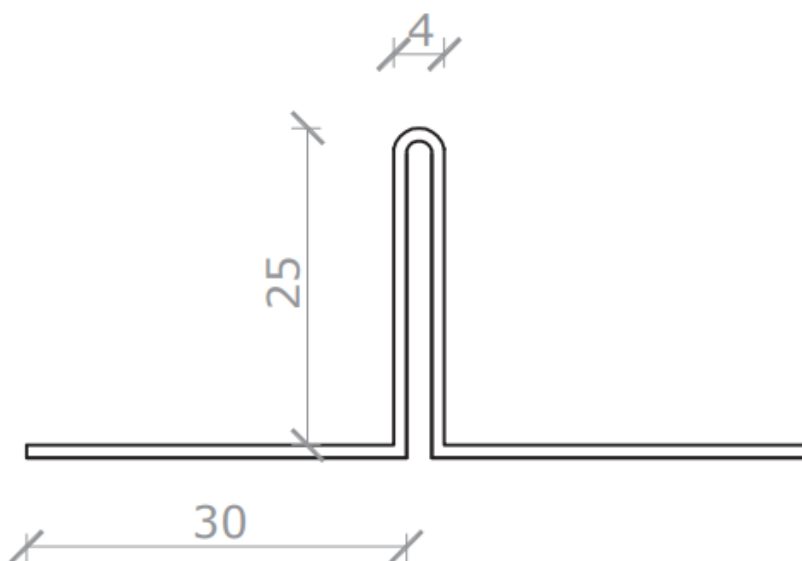

CONNECTOR

TECHNICAL DATA SHEET

ACCESSORIES FOR
ROOF EXCELLENCE & SAFETY
www.mul10metal.dk

DESCRIPTION		
TECHNICAL DATA		
PART	COLOUR	MATERIAL / DESCRIPTION
Connector	White	0,8mm Falsbar precoated Aluminium
Connector	Black	0,8mm Falsbar precoated Aluminium
Connector	Grey	0,8mm Falsbar precoated Aluminium
Connector	Antrazit	0,8mm Falsbar precoated Aluminium

ITEM NO. MEASUREMENTS

WHITE FALSBAR PRECOATED ALUMINIUM - RAL 9010 - 0,8MM

342560H 25x60mm

BLACK FALSBAR PRECOATED ALUMINIUM - RAL 9004 - 0,8MM

342560S 25x60mm

GREY FALSBAR PRECOATED ALUMINIUM - RAL 7035 - 0,8MM

342560G 25x60mm

ANTRAZIT FALSBAR PRECOATED ALUMINIUM - RAL 7016 - 0,8MM

342560A 25x60mm