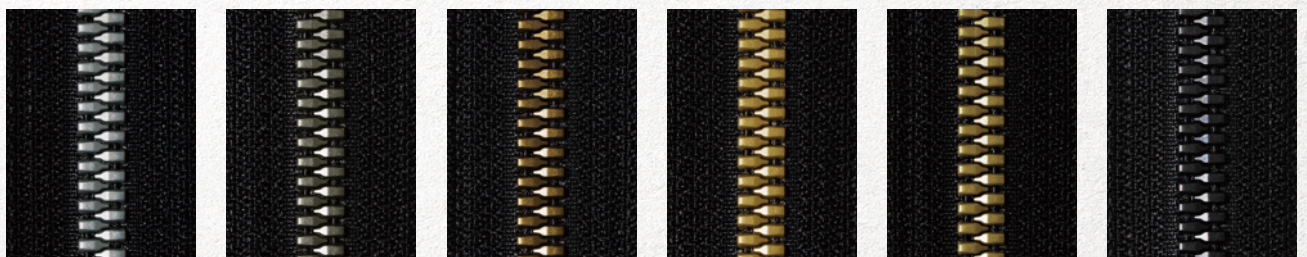

- Metal Colors -

● Shiny

VYMV
Silver

VYMR
Antique Silver

VYMB
Antique Gold

VYMG
Gold

VYMP
Golden Brass

VYMJ
Matte Black