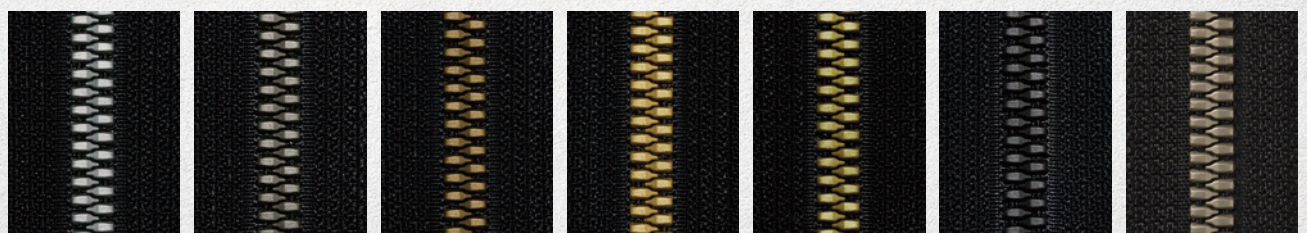

● Matte

VYUDMV
Silver

VYUDMR
Antique Silver

VYUDMB
Antique Gold

VYUDMG
Gold

VYUDMP
Golden Brass

VYUDMJ
Matte Black

VYUDML
Light Gold

METALUXE®