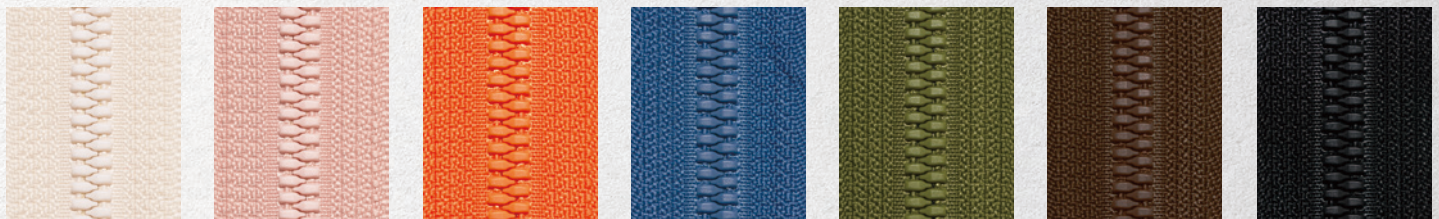

● **Matte**

VYUD
#571

VYUD
#344

VYUD
#523

VYUD
#381

VYUD
#566

VYUD
#088

VYUD
#580