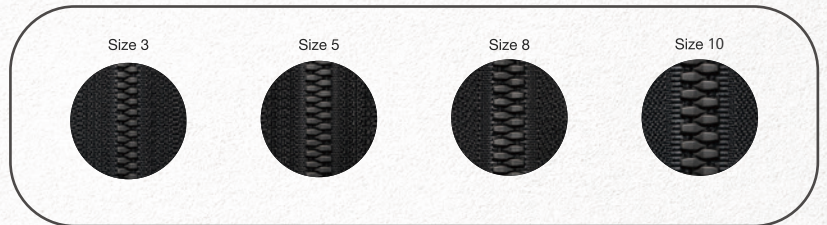

● Light Weight

- 50% lighter* than metal zippers.
- *5RG OR 50 cm = 33 g ⇨ 5VY OR 50 cm = 16 g
 *8MG OR 50 cm = 52 g ⇨ 8VY OR 50 cm = 24 g
- Can be applied to light-weight and thin fabrics.

- Size -

- Code -