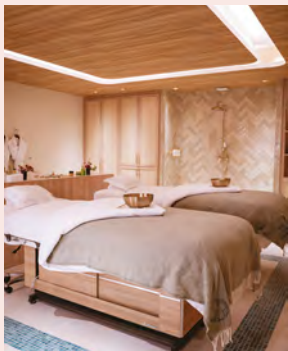

BENEFITS

SPA

—

Complimentary technological add-ons during your treatments, including LED Therapy, Theraface, Jetboots, and GuaSha.

VIP in-room SPA welcome, featuring a selection of our partner brands.

Exclusive discounts on treatments: -15% on *Mythique*, *Douceur*, and *Intense massages*, and -10% on the Tata Harper facial treatment.

Seamless self-booking: Easily schedule your treatments via the dedicated members' app.

Personalized wellness concierge service: Tailored advice, customized treatment recommendations, and a personalized skincare.