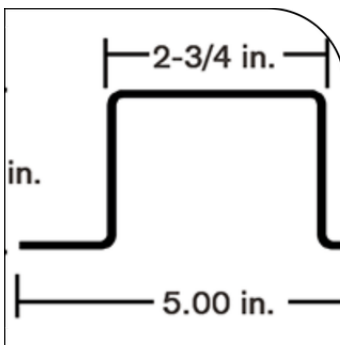

NPO-HY01
POSTE FRONTAL
HYUNDAI

$2,338.60