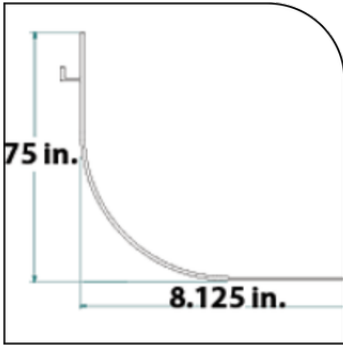

PARTES

CNR-HY70

ESQUINERO HYUNDAI

$7,959.09