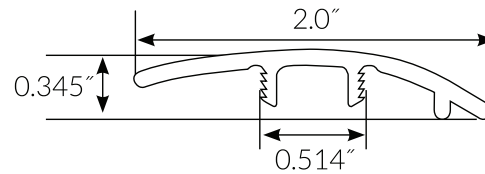

CORNERSTONE

Vinyl Moldings and Transitions

T Mold

V-T-14

End Cap

V-EC-14

Overlap / Flush Stair Nose

V-FSN-15

Reducer

V-SR-14

Stair Tread

Round Nose