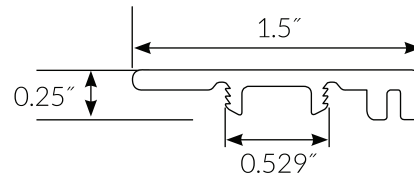

CORNERSTONE

Vinyl Moldings and Transitions

T Mold

V-T-14

End Cap

V-EC-14

Overlap / Flush Stair Nose

V-FSN-15

Reducer

V-SR-14

Stair Tread

Round Nose