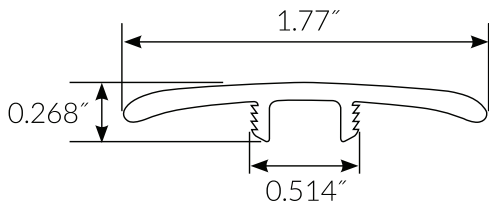

CORNERSTONE

Vinyl Moldings and Transitions

T Mold

V-T-14

End Cap

V-EC-14

Overlap / Flush Stair Nose

V-FSN-15

Reducer

V-SR-14

Stair Tread

Round Nose