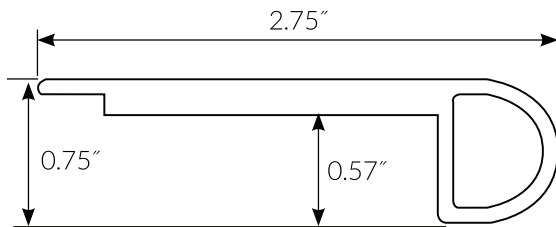

CORNERSTONE

Vinyl Moldings and Transitions

T Mold

V-T-14

End Cap

V-EC-14

Overlap / Flush Stair Nose

V-FSN-15

Reducer

V-SR-14

Stair Tread

Round Nose